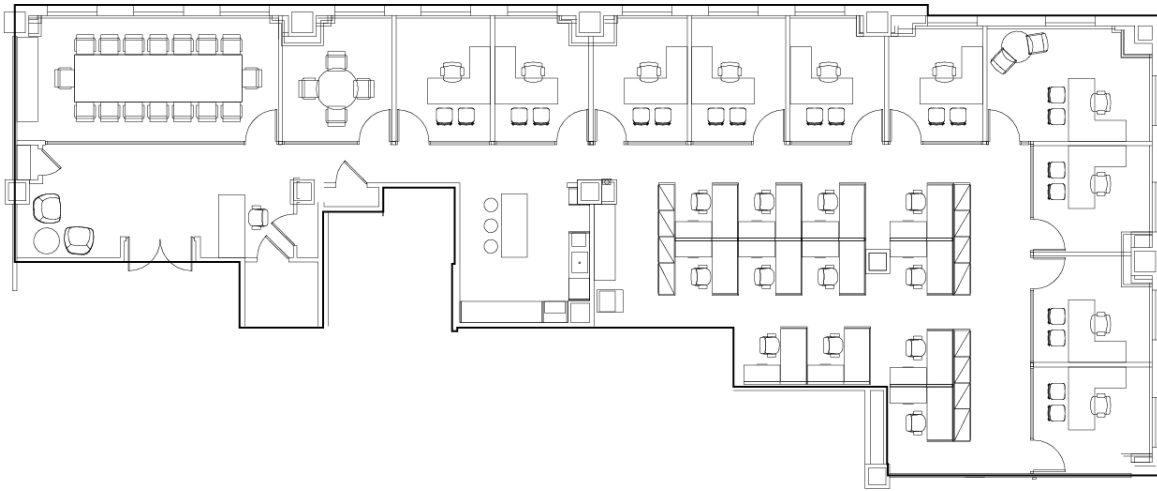

1

Rockefeller Plaza

ROCKEFELLER PLAZA

New York City
21st Floor Suite 2120 | 5,825RSF
Available October 15,2023

Comments: Ten offices,2 conference rooms, open work area, storage/IT closets, pantry and reception.