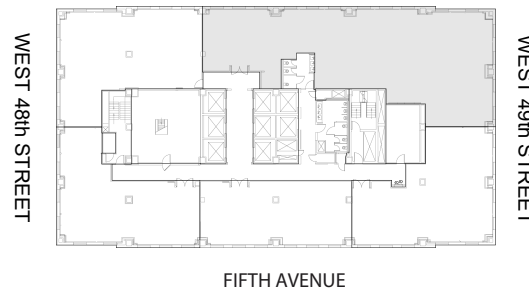

1

Rockefeller Plaza

ROCKEFELLER PLAZA

New York City
21st Floor Suite 2120 | 5,825RSF
Available October 15,2023

Comments: Ten offices,2 conference rooms, open work area, storage/IT closets, pantry and reception.