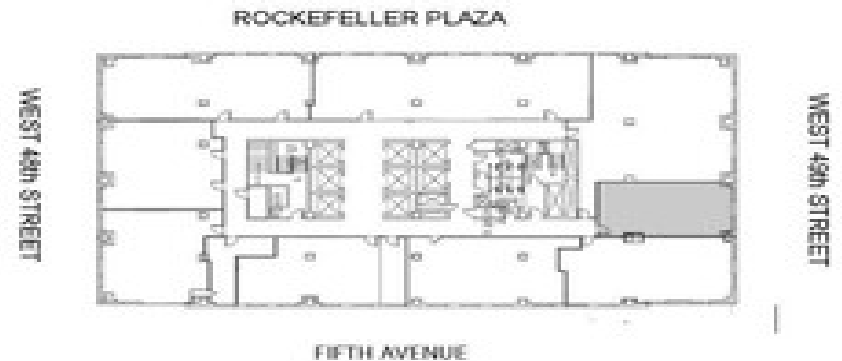

1

Rockefeller Plaza

New York City
22nd Floor Suite 2201 | 1,177 RSF
Available Immediately

Comments: Dentist space with
three operatories & reception.