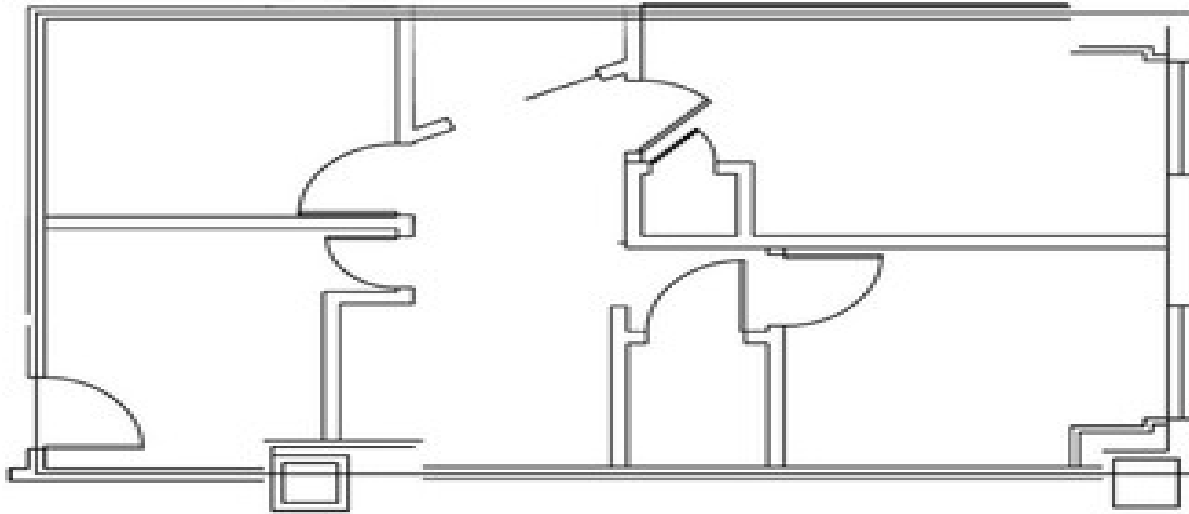

1

Rockefeller Plaza

New York City
22nd Floor Suite 2201 | 1,177 RSF
Available Immediately

Comments: Dentist space with
three operatories & reception.