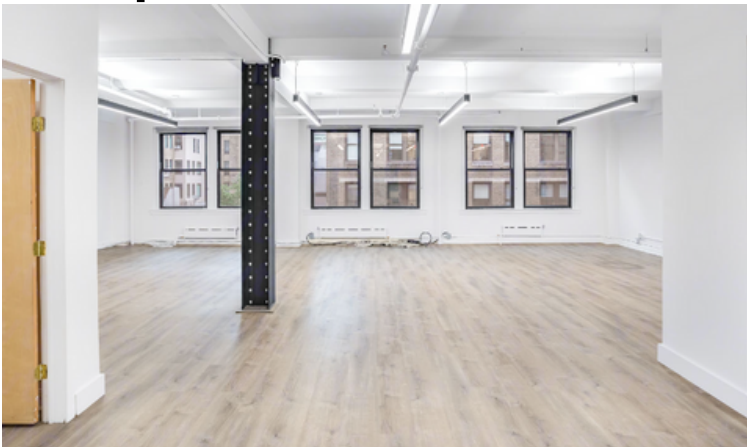

118 E 28th St

MIDTOWN SOUTH CREATIVE OFFICE

SUITE 608: 2,310 RSF

- **South Facing Corner Unit**
- **Wet Pantry**
- **Private Bathroom with Shower**
- **Tenant Controlled HVAC**
- **1 Office + Open Layout**
- **24/7 Access**
- **Steps from 6 Train and Madison Square Park**