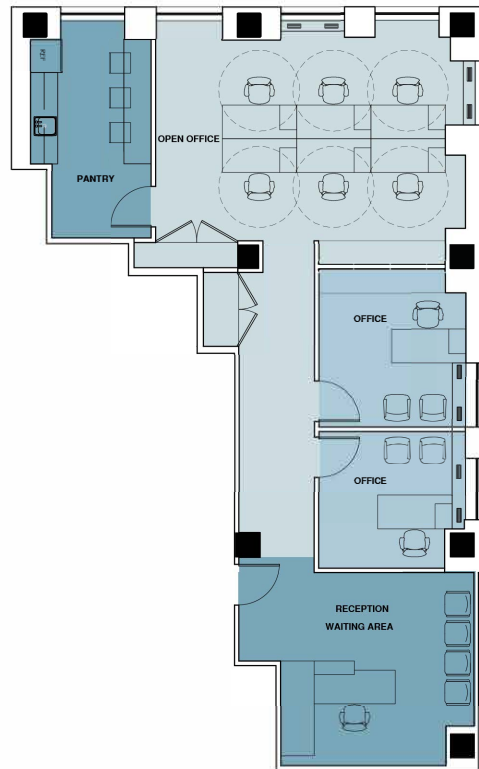

133 EAST 58 STREET

PLAZA DISTRICT

Partial 14th Floor, Suite 1401 | OFFICE TEST-FIT | 2,325 SF

WORK PLACE		people
Office		2
Open work area		6
Total		8
SOCIAL		areas seats
Reception	1	1
Waiting area	1	4
Pantry	1	3
Total	3	8

Total Dedicated Desks 9 people
Total Collaborative Seats 11 people

MEDICAL		people
Consultation room	2	
Exam & procedure room	3	
Total	5	

SOCIAL		areas	seats
Reception	1	2	
Waiting area	1	5	
Pantry	1	-	
Total	3	7	

Total Dedicated Desks 7 people
Total Collaborative Seats 12 people