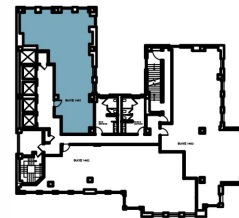

133 EAST 58 STREET

PLAZA DISTRICT

Partial 14th Floor, Suite 1401 | OFFICE TEST-FIT | 2,325 SF

WORK PLACE		people
Office		2
Open work area		6
Total		8
SOCIAL		areas seats
Reception	1	1
Waiting area	1	4
Pantry	1	3
Total	3	8

Total Dedicated Desks 9 people
Total Collaborative Seats 11 people

MEDICAL		people
Consultation room	2	
Exam & procedure room	3	
Total	5	

SOCIAL		areas	seats
Reception	1	2	
Waiting area	1	5	
Pantry	1	-	
Total	3	7	