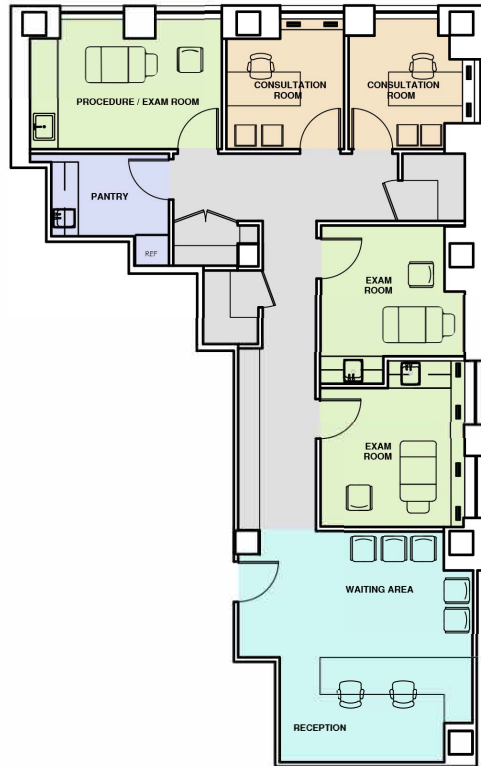

133 EAST 58 STREET

PLAZA DISTRICT

Partial 14th Floor, Suite 1401 | OFFICE TEST-FIT | 2,325 SF

WORK PLACE		people
Office		2
Open work area		6
Total		8
SOCIAL		areas seats
Reception	1	1
Waiting area	1	4
Pantry	1	3
Total	3	8

Total Dedicated Desks 9 people
Total Collaborative Seats 11 people

MEDICAL		people
Consultation room	2	
Exam & procedure room	3	
Total	5	

SOCIAL		areas	seats
Reception	1	2	
Waiting area	1	5	
Pantry	1	-	
Total	3	7	

Total Dedicated Desks 7 people
Total Collaborative Seats 12 people