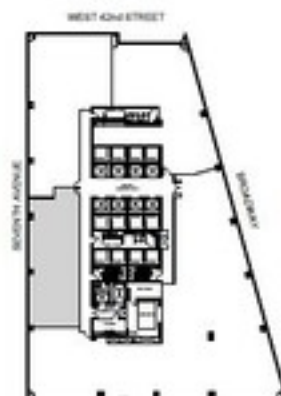

Times Square Tower

Suite 1605 - 3,446 RSF

16th Floor

Key Plan

Reception	_____	_____
Reception	_____	1
Conference & Collaboration	_____	_____
Conference Room	_____	1
Offices	_____	_____
Private Offices	_____	3
Workstation	_____	_____
Workstation	_____	12
Support Spaces	_____	_____
Pantry	_____	1
Coat Closet	_____	1
Copy Area	_____	1
IT/Storage Room	_____	1
Open Collab. Area	_____	1