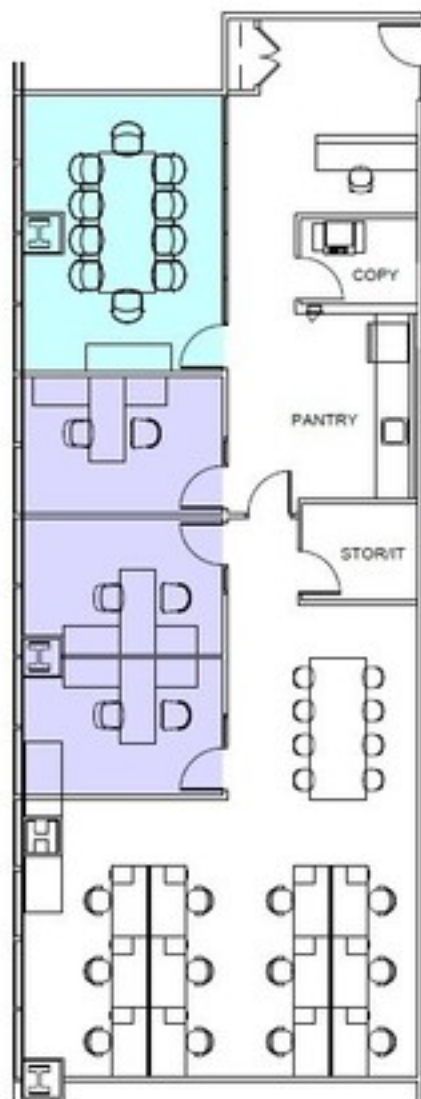

Times Square Tower

Suite 1605 - 3,446 RSF

16th Floor

Key Plan

Reception	_____	_____
Reception	_____	1
Conference & Collaboration	_____	_____
Conference Room	_____	1
Offices	_____	_____
Private Offices	_____	3
Workstation	_____	_____
Workstation	_____	12
Support Spaces	_____	_____
Pantry	_____	1
Coat Closet	_____	1
Copy Area	_____	1
IT/Storage Room	_____	1
Open Collab. Area	_____	1