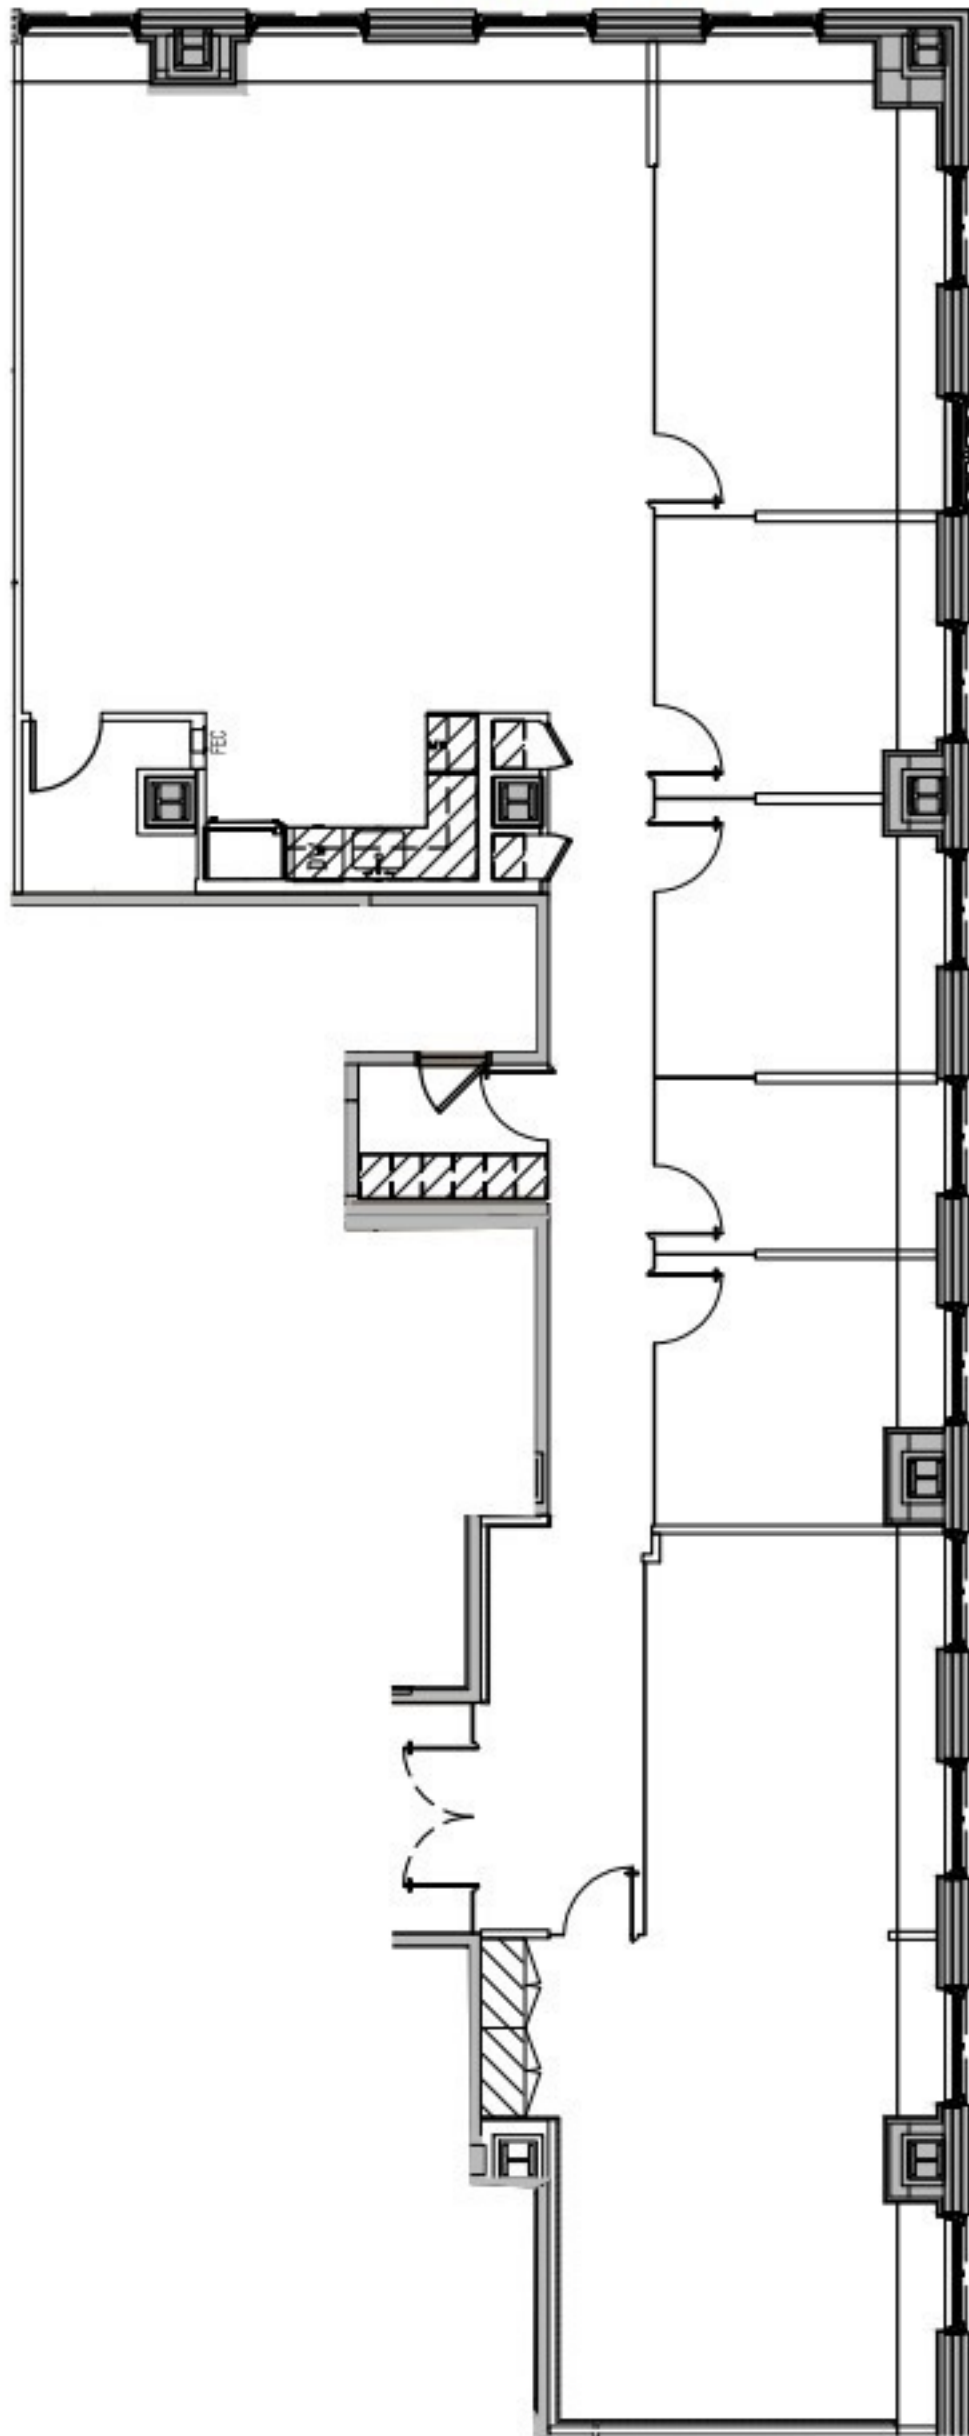

52ND STREET

KEY PLAN:

52ND STREET

51ST STREET

18th FLOOR- SUITE A
 75 ROCKEFELLER PLAZA
 NEW YORK, N.Y.

4,130 RSF

FILE NAME: 75Rock_18FL_Aa-Bldg_011325.dwg

FILE: Z:\Shared\Construction\Manhattan\75 Rockefeller\Regional\2025\18A_AaBldg\Ver\Floorplan\

DRAWN BY: XX

SCALE: 1/32"=1'-0"

DATE: Jan 14, 2025

DRAWING NUMBER:

AB-1