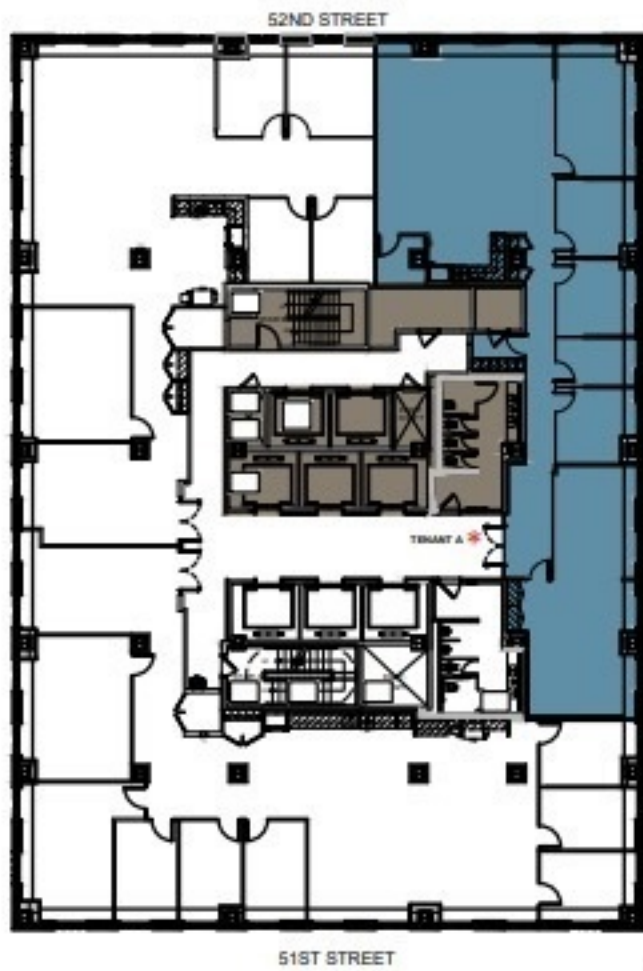

52ND STREET

KEY PLAN:

52ND STREET

51ST STREET

18th FLOOR- SUITE A
 75 ROCKEFELLER PLAZA
 NEW YORK, N.Y.

4,130 RSF

FILE NAME: 75Rock_18FL_Aa-Bldg_011325.dwg

FILE: Z:\Shared\Construction\Manhattan\75 Rockefeller\Regional\2025\18A_AaBldg\Ver\Floorplan\

DRAWN BY: XX

SCALE: 1/32"=1'-0"

DATE: Jan 14, 2025

DRAWING NUMBER:

AB-1