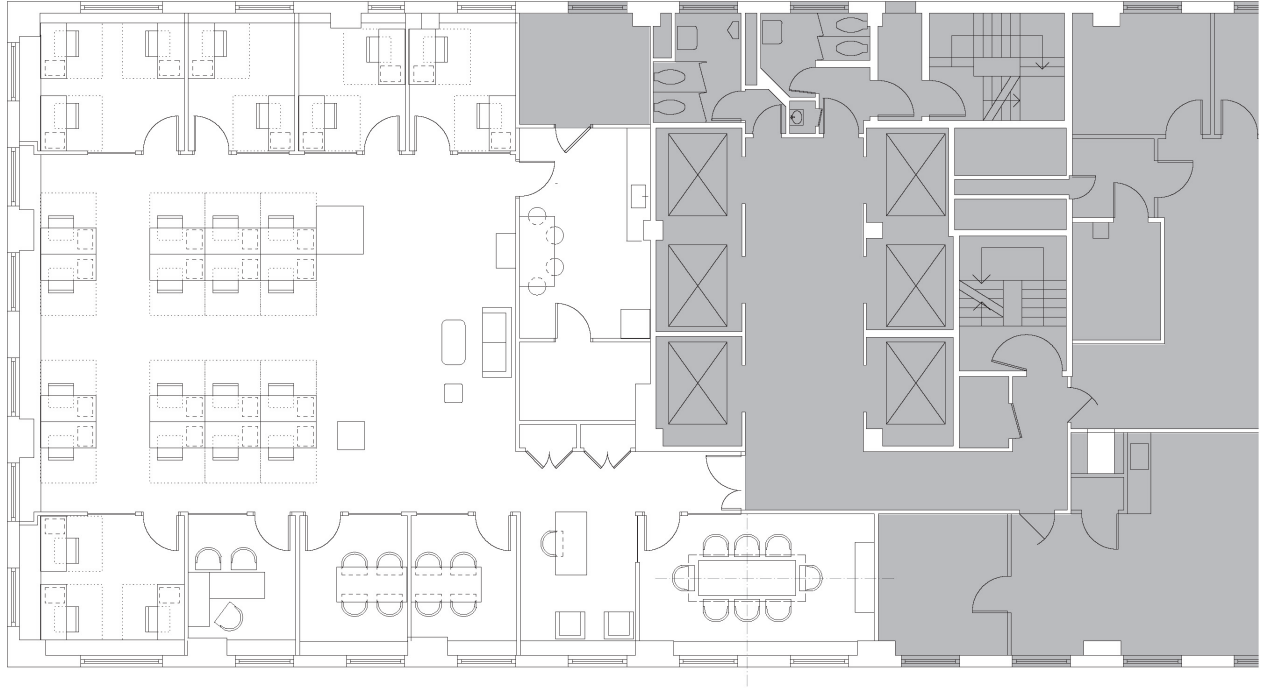

122 EAST 42ND STREET

41ST STREET