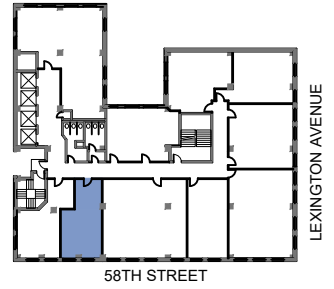

133 EAST 58 STREET

MID TOWN EAST DISTRICT

Partial 4th Floor | Suite 402 | 695 SF | Test-Fit

KEY PLAN

SUITE 402

WORK PLACE	SEATS
Private Office	1
Open Office	

TOTAL 1

SUPPORT	AREAS
Pantry	1
Coat Closet	1
Storage/IT	1