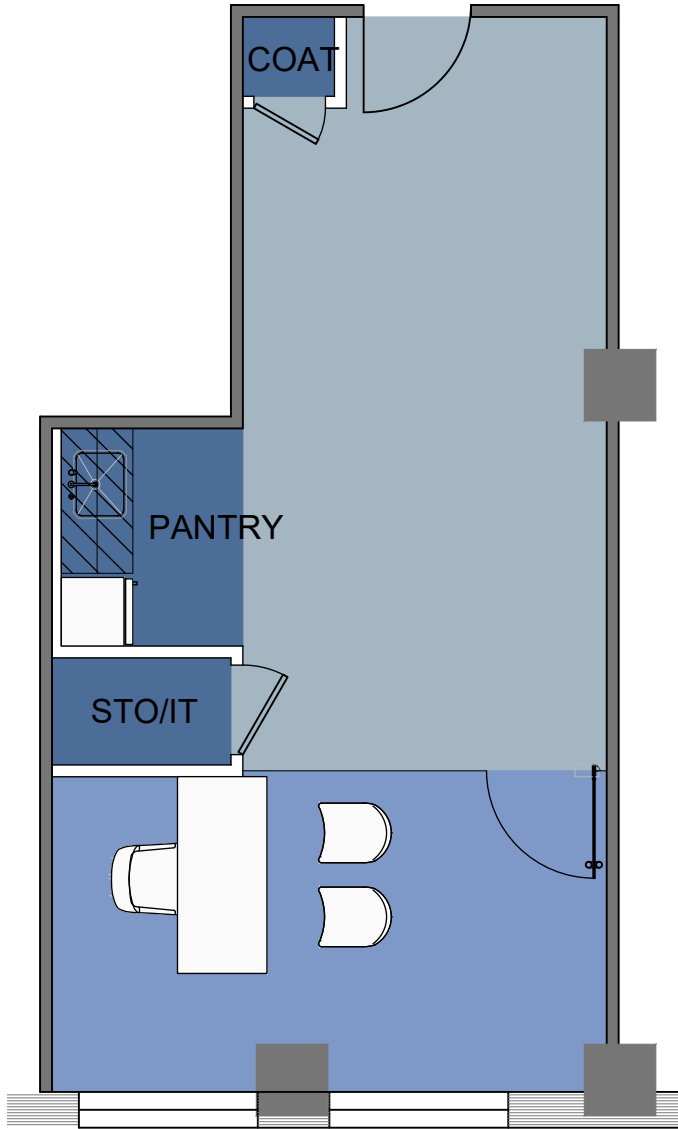

133 EAST 58 STREET

MID TOWN EAST DISTRICT

Partial 4th Floor | Suite 402 | 695 SF | Test-Fit

KEY PLAN

SUITE 402

WORK PLACE	SEATS
Private Office	1
Open Office	

TOTAL 1

SUPPORT	AREAS
Pantry	1
Coat Closet	1
Storage/IT	1