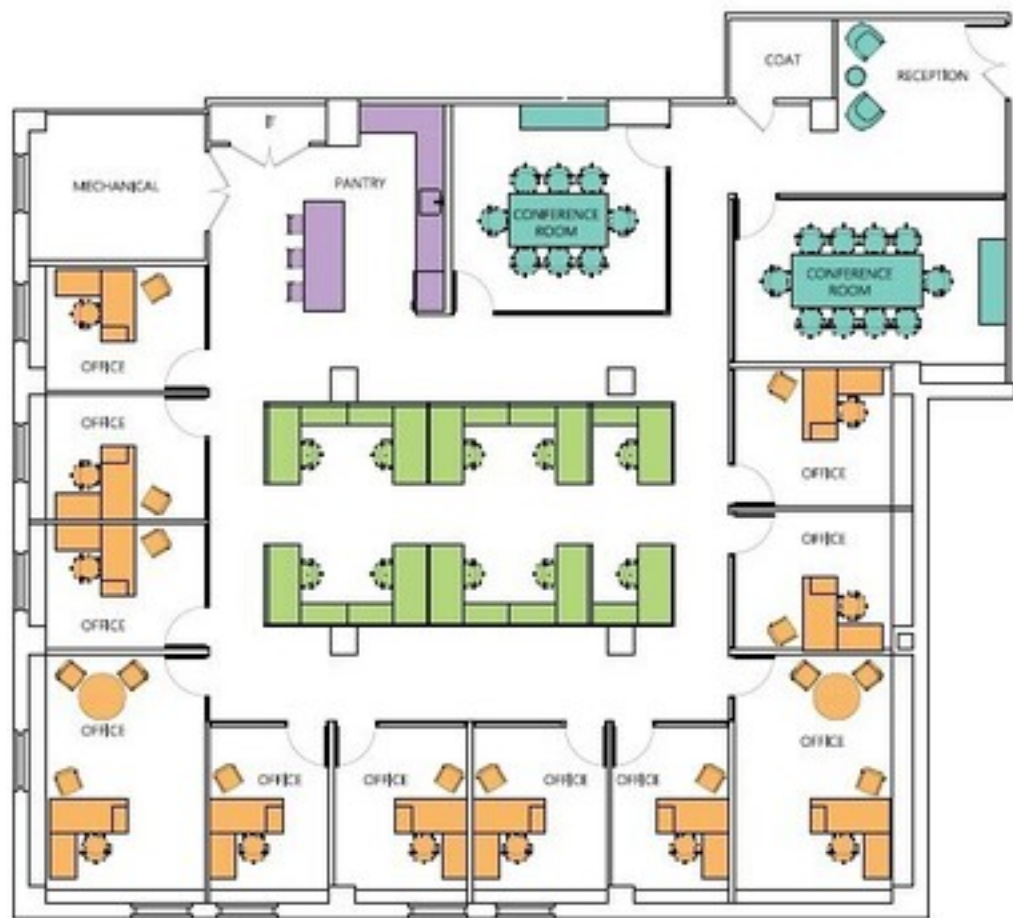

SUITE 920 | 7,065 RSF

Category	Qty
Office	11
Workstation (6' x 6')	10
TOTAL	21
Reception	1
Conference Room	2
Pantry	1
Copy	2
IT	1
Coat	1