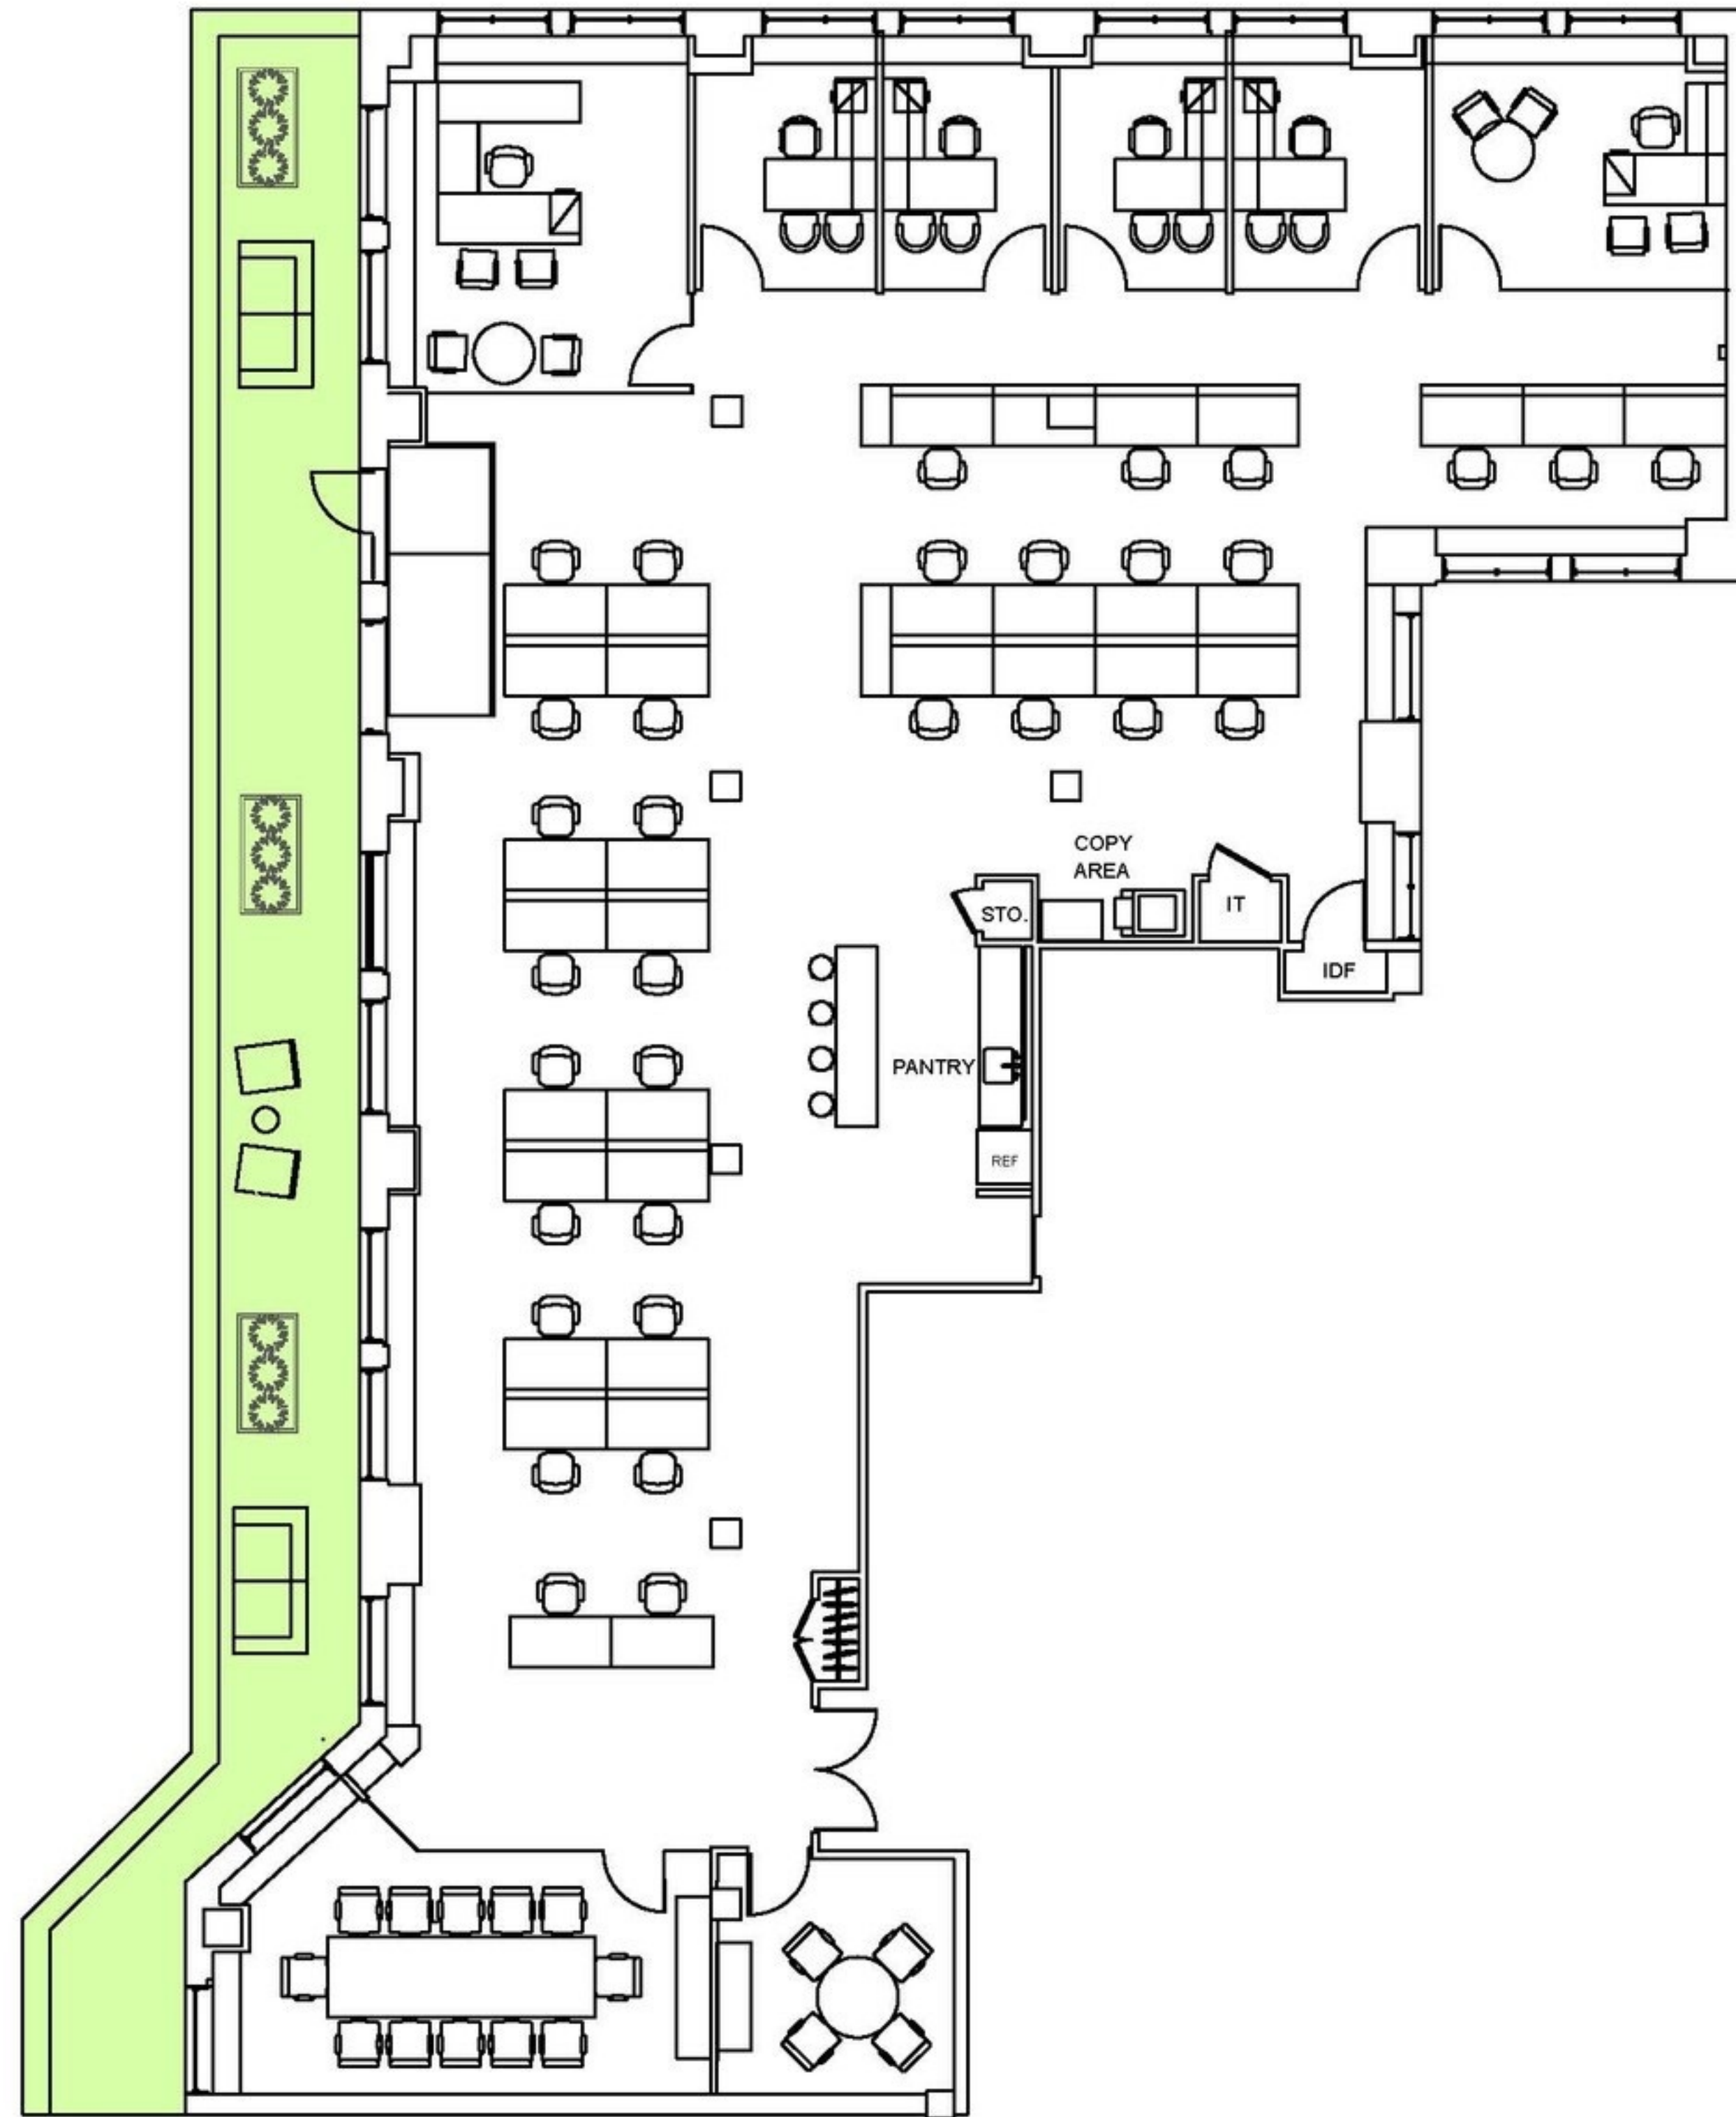

285 Madison Avenue

Suite 1801 - 7,582 RSF

Prebuilt with Private Terrace

18th Floor

Not to scale. All dimensions and conditions are approximate and for information only.