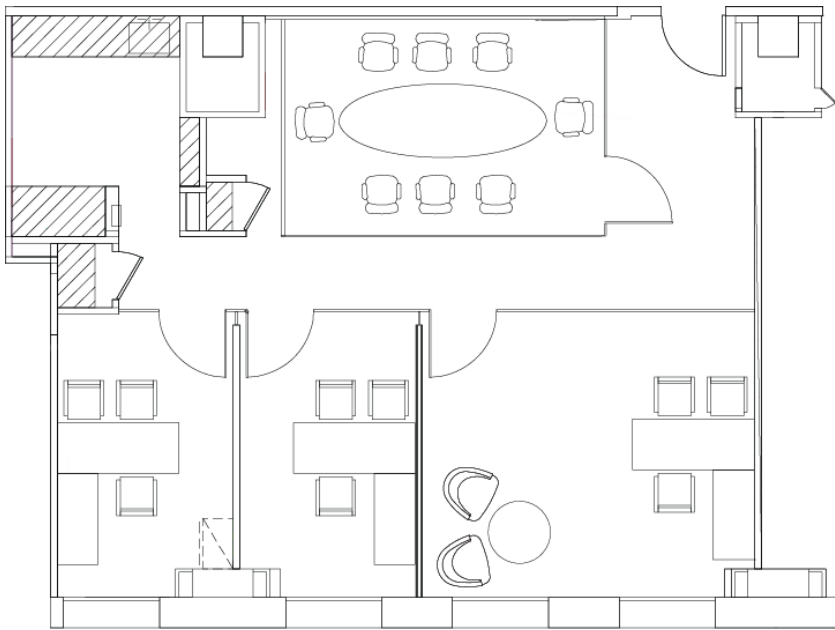

45

Rockefeller Plaza

New York City
21st Floor Suite 2166 | 1,774 RSF
Available 8/1/24

Comments: Two offices, one executive office, one conference room, open work area, pantry, storage, and reception area.