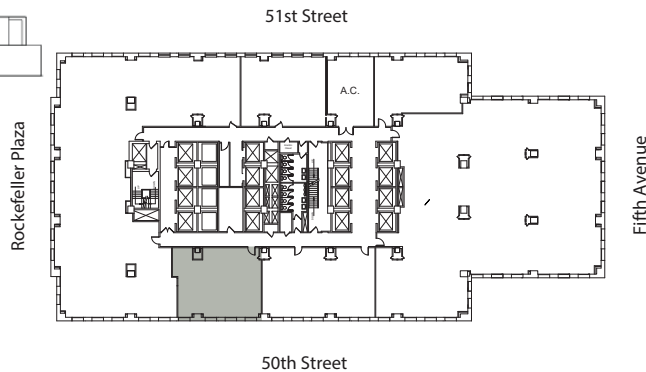

45

Rockefeller Plaza

New York City
21st Floor Suite 2166 | 1,774 RSF
Available 8/1/24

Comments: Two offices, one executive office, one conference room, open work area, pantry, storage, and reception area.