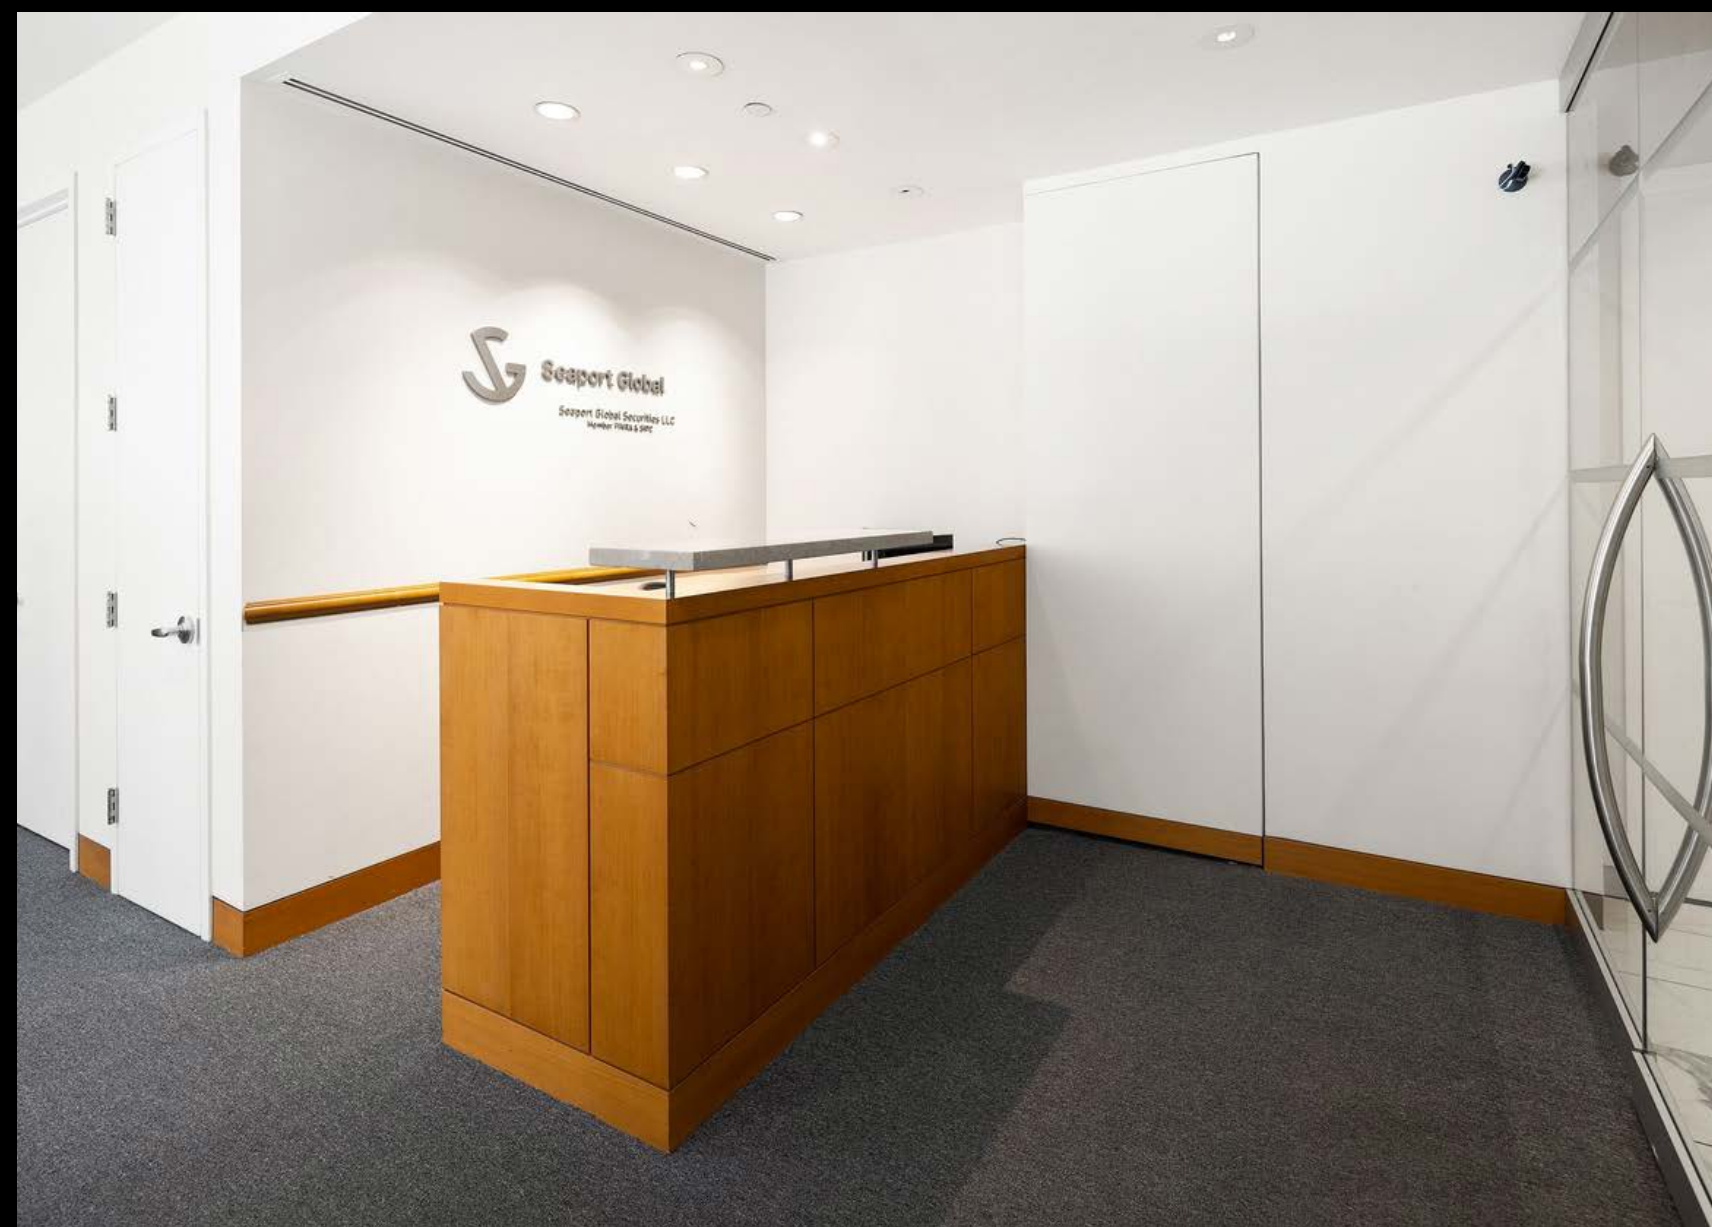

360

MADISON AVENUE

ENTIRE 21ST FLOOR
12,783 RSF

360

MADISON AVENUE

360

MADISON AVENUE

ENTIRE 21ST FLOOR

VIRTUAL TOUR

FEATURES

ENTIRE 21ST FLOOR: 12,783 RSF

TERM: THROUGH APRIL 29, 2027

POSSESSION: IMMEDIATE

ASKING RENT: UPON REQUEST

GREAT LIGHT

FANTASTIC GRAND CENTRAL
LOCATION