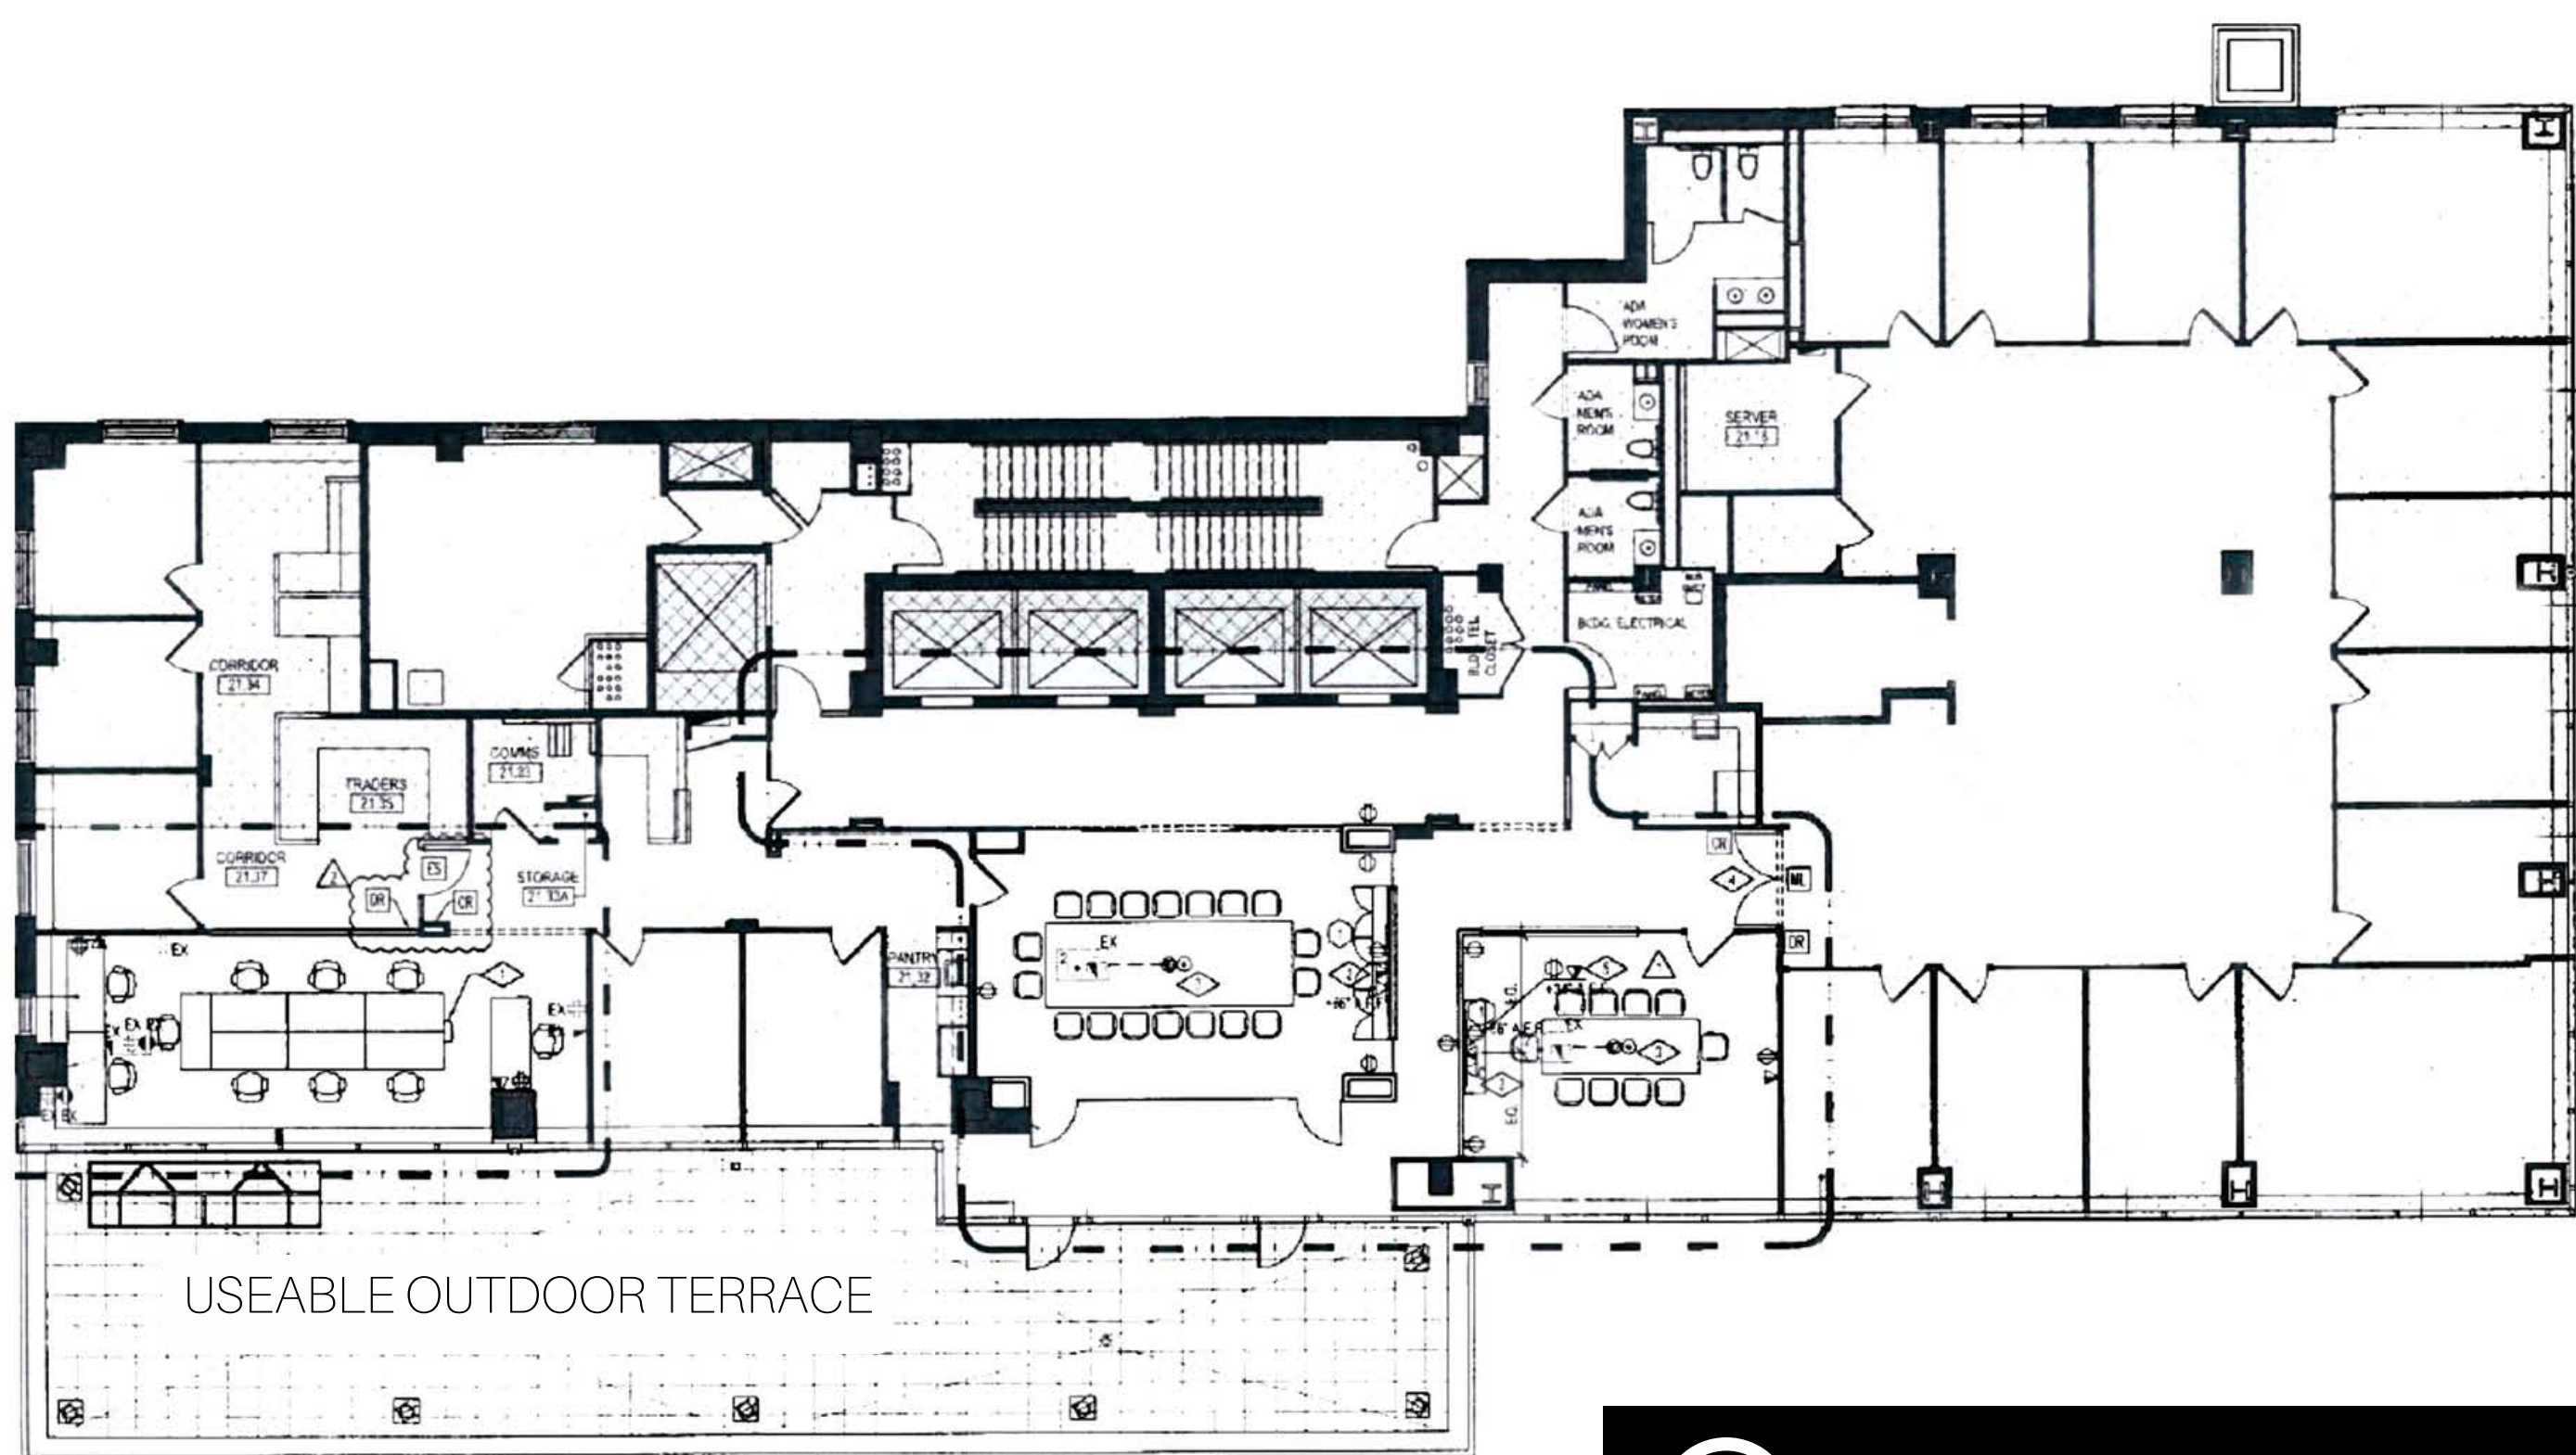

360

MADISON AVENUE

ENTIRE 21ST FLOOR
12,783 RSF

360

MADISON AVENUE

360

MADISON AVENUE

ENTIRE 21ST FLOOR

VIRTUAL TOUR

FEATURES

ENTIRE 21ST FLOOR: 12,783 RSF

TERM: THROUGH APRIL 29, 2027

POSSESSION: IMMEDIATE

ASKING RENT: UPON REQUEST

GREAT LIGHT

FANTASTIC GRAND CENTRAL
LOCATION

STRONG SUBLANDLORD

FURNITURE AVAILABLE

21ST FLOOR HAS WINDOWS ON
ALL 4 SIDES & HUGE OUTDOOR
USEABLE TERRACE