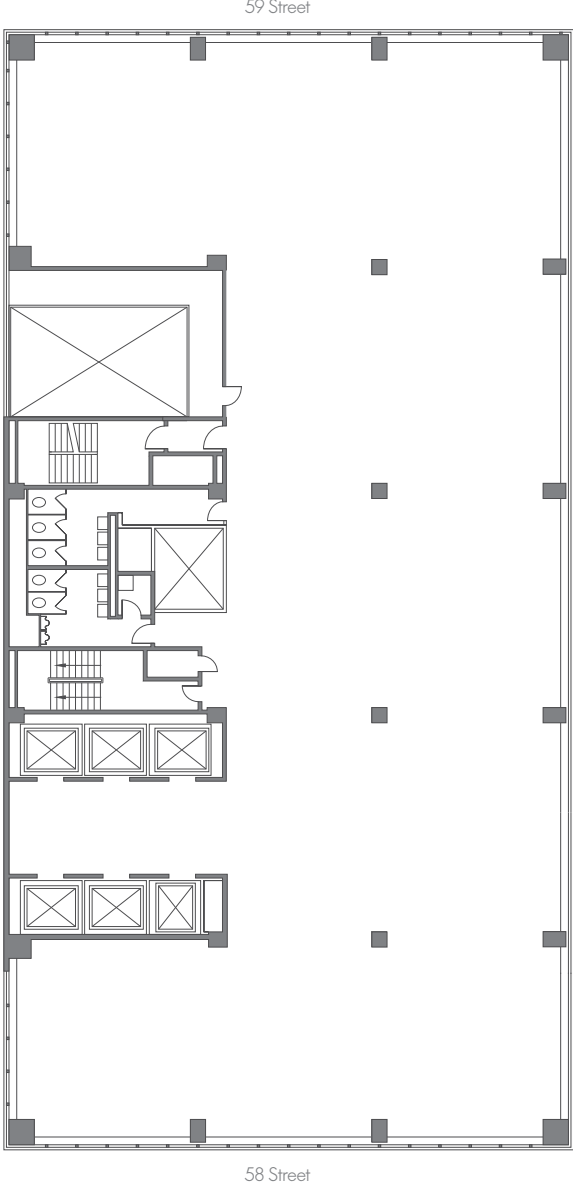

110 EAST 59 STREET

PLAZA DISTRICT

Tower Floors | Core & Shell | 13,284 SF

Workspace	Seats
Executive Office	2
Private Office	9
Shared Office	2
Workstation	18
Reception	1

Collaboration	Seats
Meeting Room (4)	26

Amenities	Seats
Cafe	12

Additional

- Coat Closet
- Copy Area
- Storage Space (2)
- IT Room
- Wellness Room
- Phone Room (3)

110 EAST 59 STREET

PLAZA DISTRICT

Tower Floors | COLLABORATIVE Test-Fit | 13,284 SF

Workspace	Seats
Executive Office	2
Assistant	2
Workstation	47
Reception	1

Collaboration	Seats
Meeting Room (5)	43

Amenities	Seats
Cafe	5

Additional

- Coat Closet
- Copy Area
- IT Room/Storage
- Wellness Room
- Phone Booth (2)
- ADA Restroom