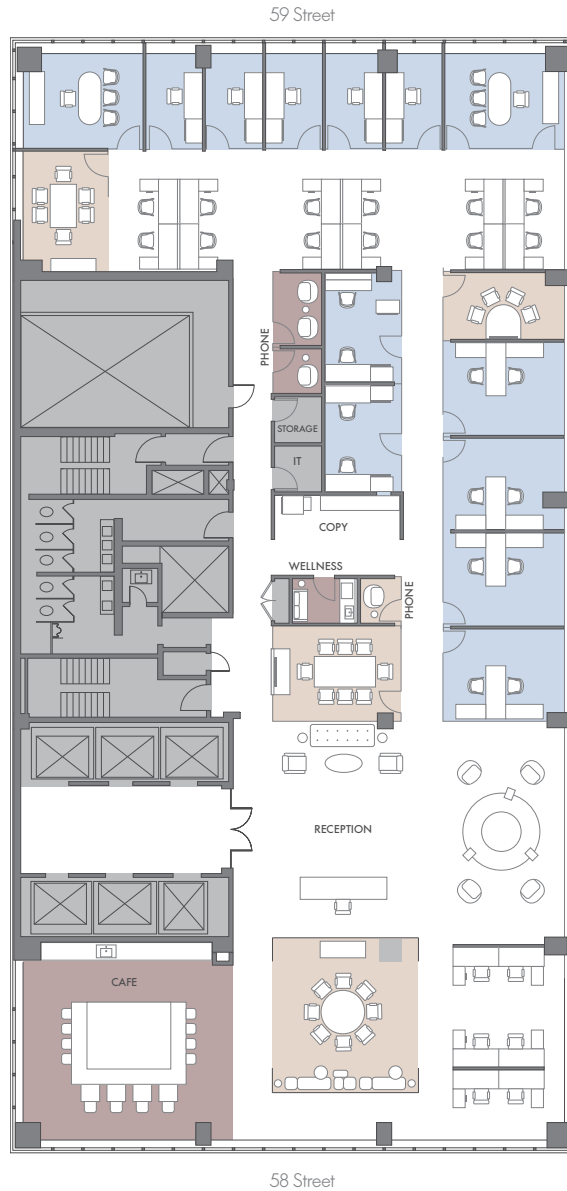

110 EAST 59 STREET

PLAZA DISTRICT

Tower Floors | Core & Shell | 13,284 SF

Workspace	Seats
Executive Office	2
Private Office	9
Shared Office	2
Workstation	18
Reception	1

Collaboration	Seats
Meeting Room (4)	26

Amenities	Seats
Cafe	12

Additional

- Coat Closet
- Copy Area
- Storage Space (2)
- IT Room
- Wellness Room
- Phone Room (3)

110 EAST 59 STREET

PLAZA DISTRICT

Tower Floors | COLLABORATIVE Test-Fit | 13,284 SF

Workspace	Seats
Executive Office	2
Assistant	2
Workstation	47
Reception	1

Collaboration	Seats
Meeting Room (5)	43

Amenities	Seats
Cafe	5

Additional

- Coat Closet
- Copy Area
- IT Room/Storage
- Wellness Room
- Phone Booth (2)
- ADA Restroom