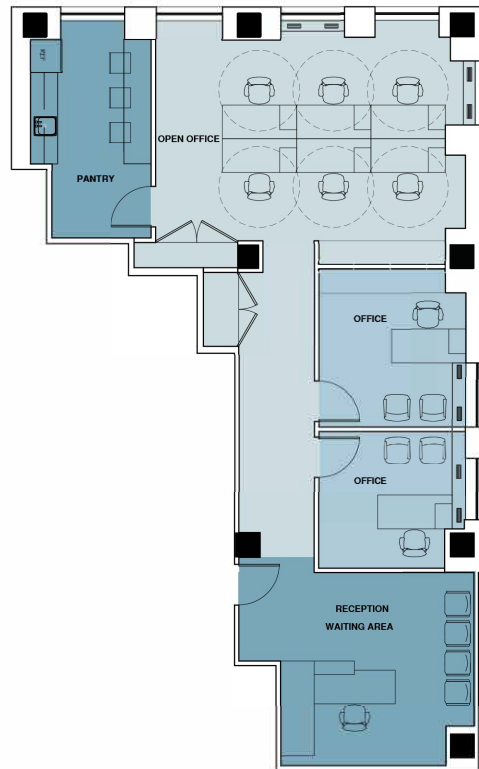

133 EAST 58 STREET

PLAZA DISTRICT

Partial 14th Floor, Suite 1401 | OFFICE TEST-FIT | 2,325 SF

WORK PLACE		people
Office		2
Open work area		6
Total		8
SOCIAL		areas seats
Reception	1	1
Waiting area	1	4
Pantry	1	3
Total	3	8

Total Dedicated Desks 9 people
Total Collaborative Seats 11 people