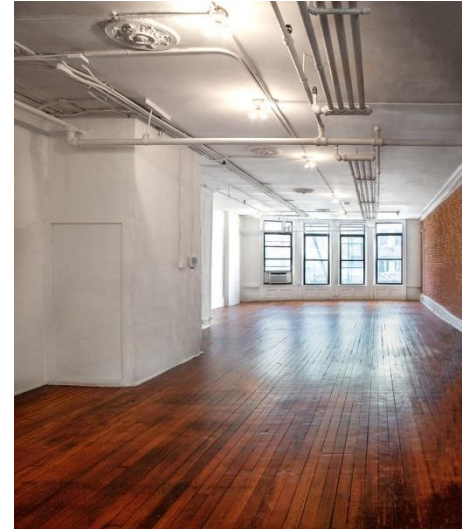

## 221 Bowery- 2<sup>nd</sup> Floor

#### Size

2,300 Square Foot Loft Available

#### Space Details

- Oversized windows in the front and rear
- Exposed brick
- Original hardwood flooring
- 12-13 ft. ceiling heights
- Open layout
- Bowery charm and character
- Move-In ready