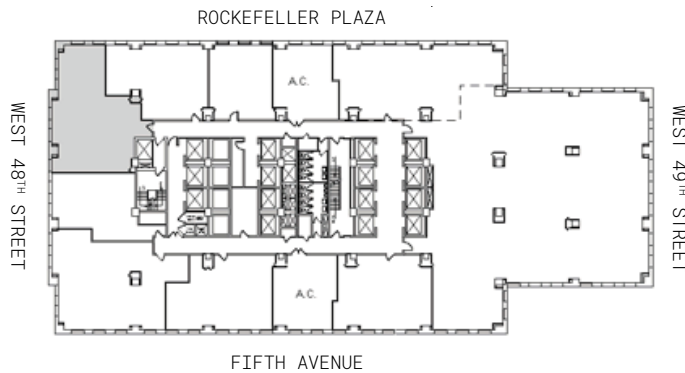

45

Rockefeller Plaza

New York City
24th Floor Suite 2401 | 2,359 RSF
Available Immediately

Comments: built space with one conference room, one office, large open area, IT room, copy/pantry, storage and reception area. Views of the park.