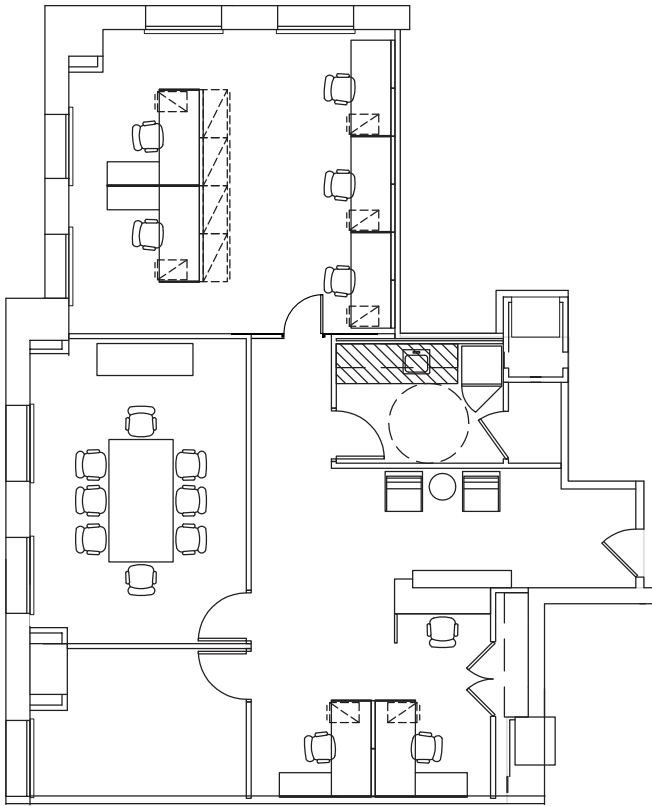

45

Rockefeller Plaza

New York City
24th Floor Suite 2401 | 2,359 RSF
Available Immediately

Comments: built space with one conference room, one office, large open area, IT room, copy/pantry, storage and reception area. Views of the park.