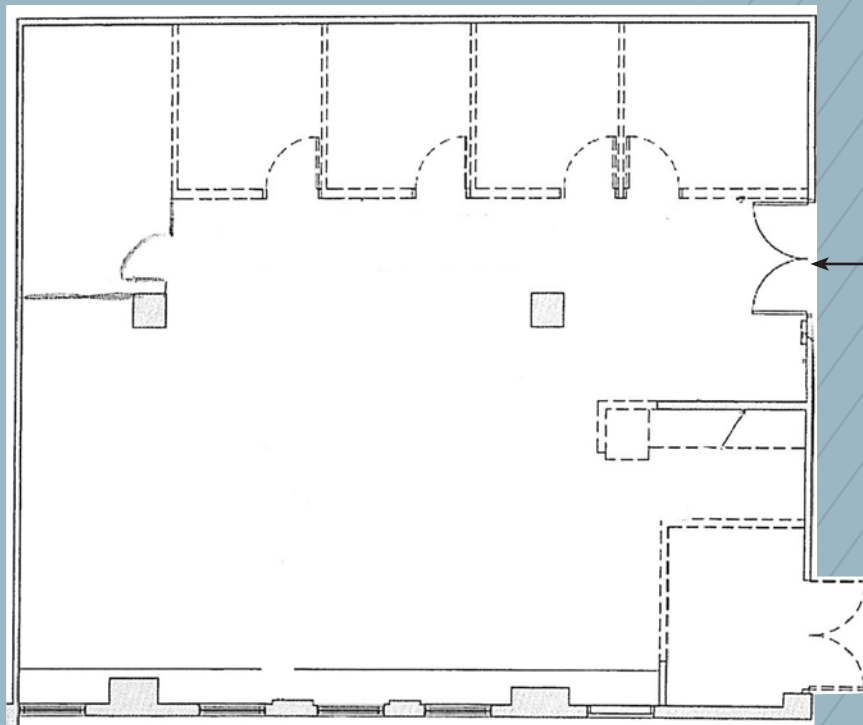

**OPEN LAYOUT OFFICE SPACE**  
**2,645 RSF**

**915 BROADWAY**  
**BETWEEN THE PARKS**

Southwest Corner of 21st Street & Broadway

Space Entrance

21st Street

Broadway

Key Plan

(for descriptive purposes only; not to scale.)

Suite 1106: 2,645 rsf  
- Open layout with (4) interior offices, (1) windowed office and open area

Possession: April 1, 2023

Rent: Call or email for info

- High speed fiber on each floor connected to a redundant fiber loop below the building
- Direct access to the Union Square transportation hub **4 5 6 L N Q R W** express and local subway lines; and close proximity to NJ  station at 23rd St/6th Ave
- Centrally located between Union Square and Madison Square Park, the area offering a wide variety of services, retail, and dining options