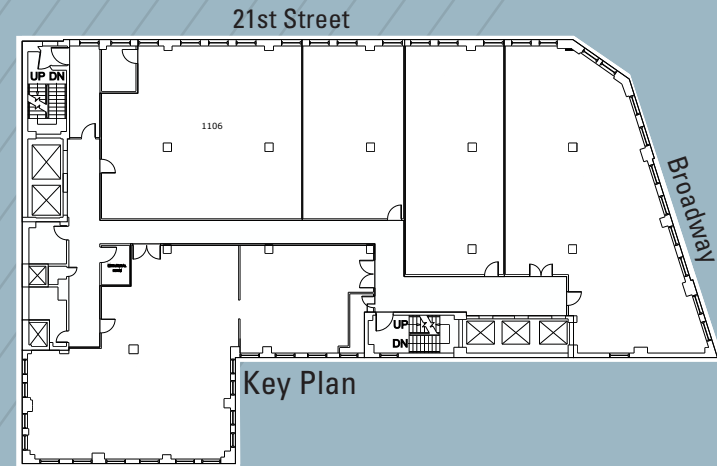

**OPEN LAYOUT OFFICE SPACE**  
**2,645 RSF**

**915 BROADWAY**  
**BETWEEN THE PARKS**

Southwest Corner of 21st Street & Broadway

Space Entrance

21st Street

Broadway

Key Plan

(for descriptive purposes only; not to scale.)

Suite 1106: 2,645 rsf  
- Open layout with (4) interior offices, (1) windowed office and open area

Possession: April 1, 2023

Rent: Call or email for info

- High speed fiber on each floor connected to a redundant fiber loop below the building
- Direct access to the Union Square transportation hub **4 5 6 L N Q R W** express and local subway lines; and close proximity to NJ  station at 23rd St/6th Ave
- Centrally located between Union Square and Madison Square Park, the area offering a wide variety of services, retail, and dining options