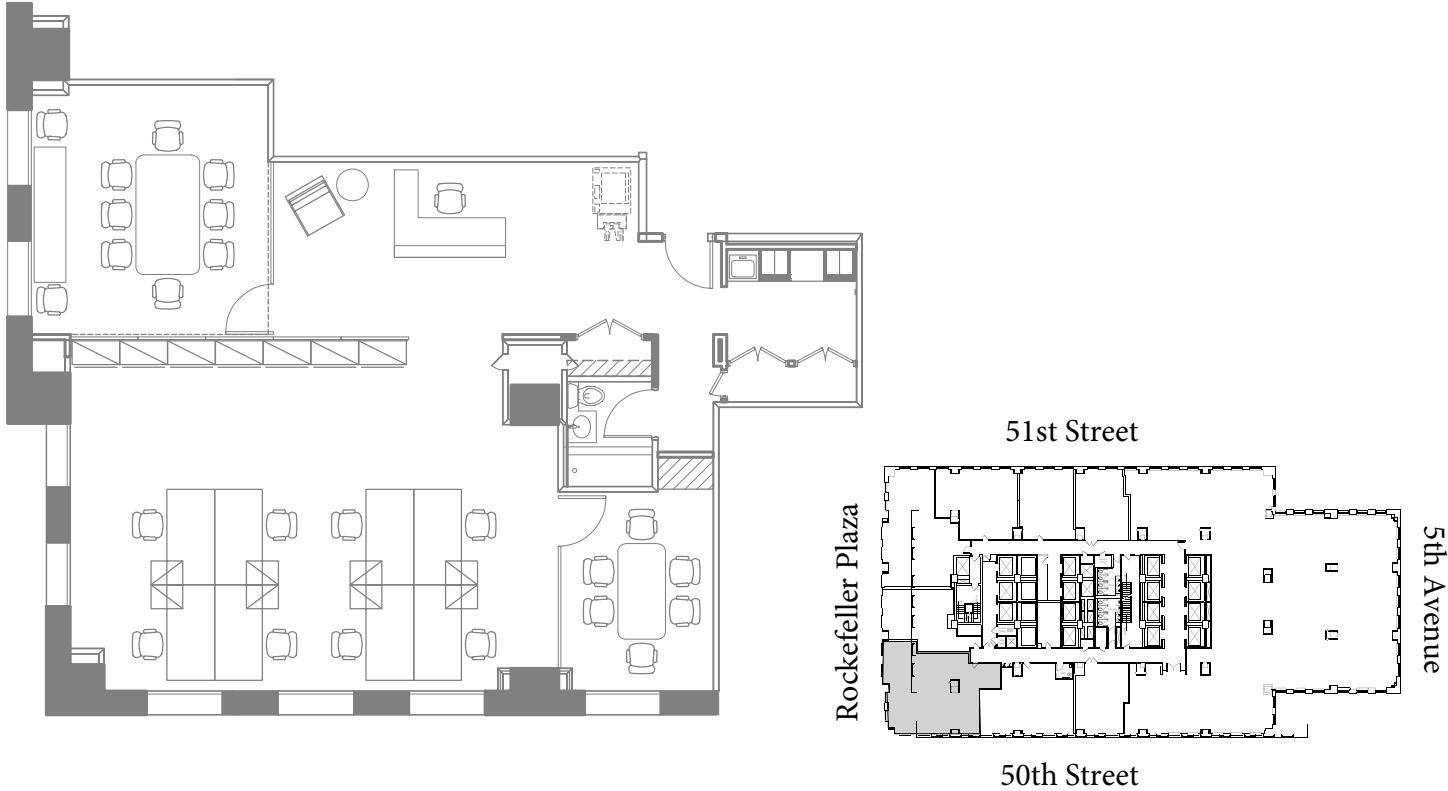

45

Rockefeller Plaza

New York City
24th Floor Suite 2452 | 2,663 RSF
Available 3/1/2024

Comments: Built corner unit facing Rockefeller Plaza. Two conference rooms, open work space, pantry, print/copy area, reception, IT room, and storage.