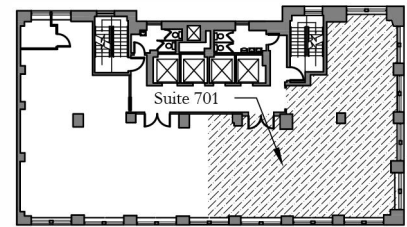

LEGEND:

OFFICES	
Private Office	3
OPEN WORK AREA	
Workstations	12
COLLABORATION	
Conference Room	1
AMMENITIES	
Pantry	1
SUPPORT AND STORAGE	
IT Closet	1
Coat Closet	1
Storage Closet	1
TOTAL	
Head Count	15

East 40th Street
KEY PLAN
NTS