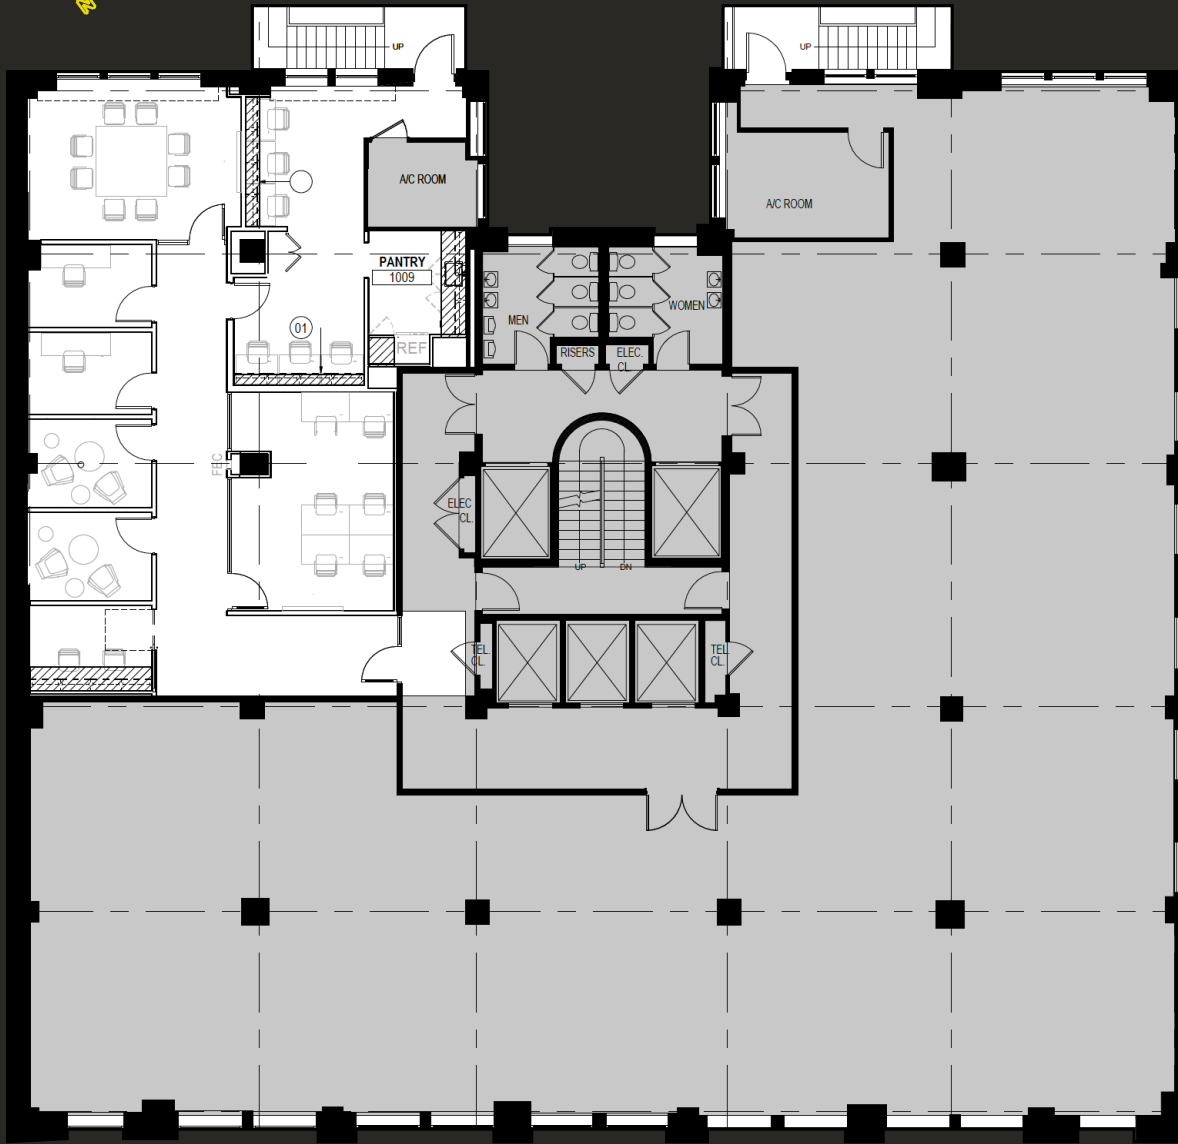

## Partial 10th Floor

**3,077** RSF

### Space Comments

- 1 Conference room
- 5 Offices/meeting rooms
- 11 Workstations
- Pantry
- Fully wired and furnished

West 45th Street

25  
W45