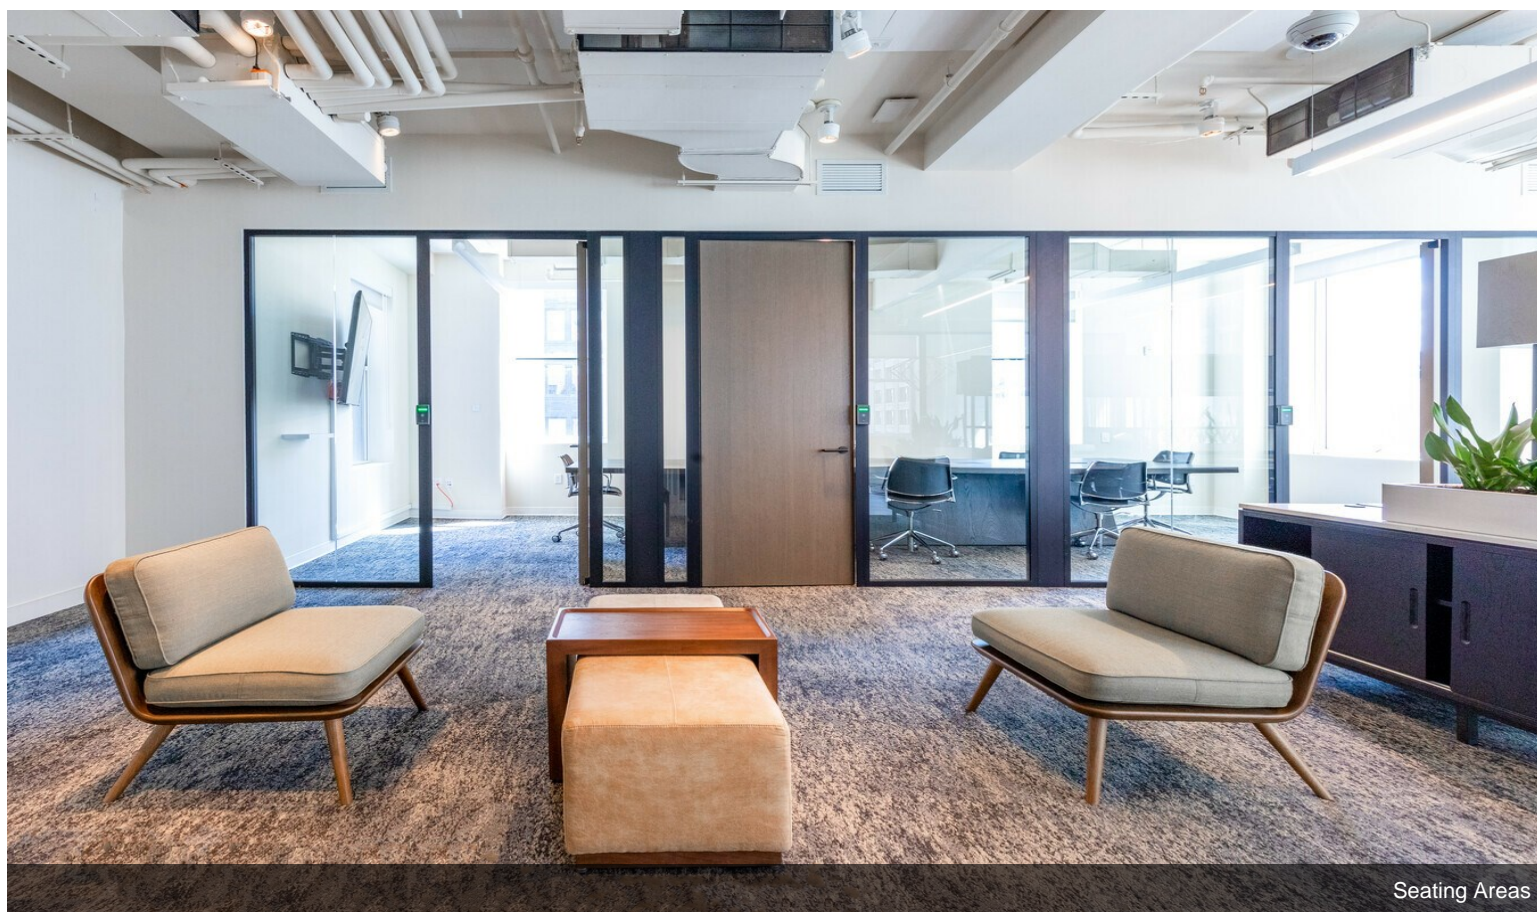

- Boutique office building in Midtown Manhattan offering fully furnished and customizable workspaces.
- Availability ranges from a single desk to private offices, full floors, and 45-employee capacity environments.
- Featuring all-inclusive lease rates and amenities such as 24-hour building accessibility and Zoom-enabled conference rooms.
- 331 Park Avenue S is located in the Gramercy Park neighborhood in the proximity of parks, dining options, and more.

Choose from a single desk, individual office, or partial and full floor options that can accommodate up to 45 employees. Rent includes fully built space, custom furniture, cleaning, CISCO Wi-Fi networking, CAM, electric, access to the amenity floor, concierge/front desk attendant services, and more. Situated in the Gramercy Park neighborhood, 331 Park Avenue S is within steps of quality restaurants, retail shopping, and scenic parks.

# Property Photos

Modern Interior

Floor-to-ceiling Glass Details

# Property Photos

Employee Kitchens

Seating Areas