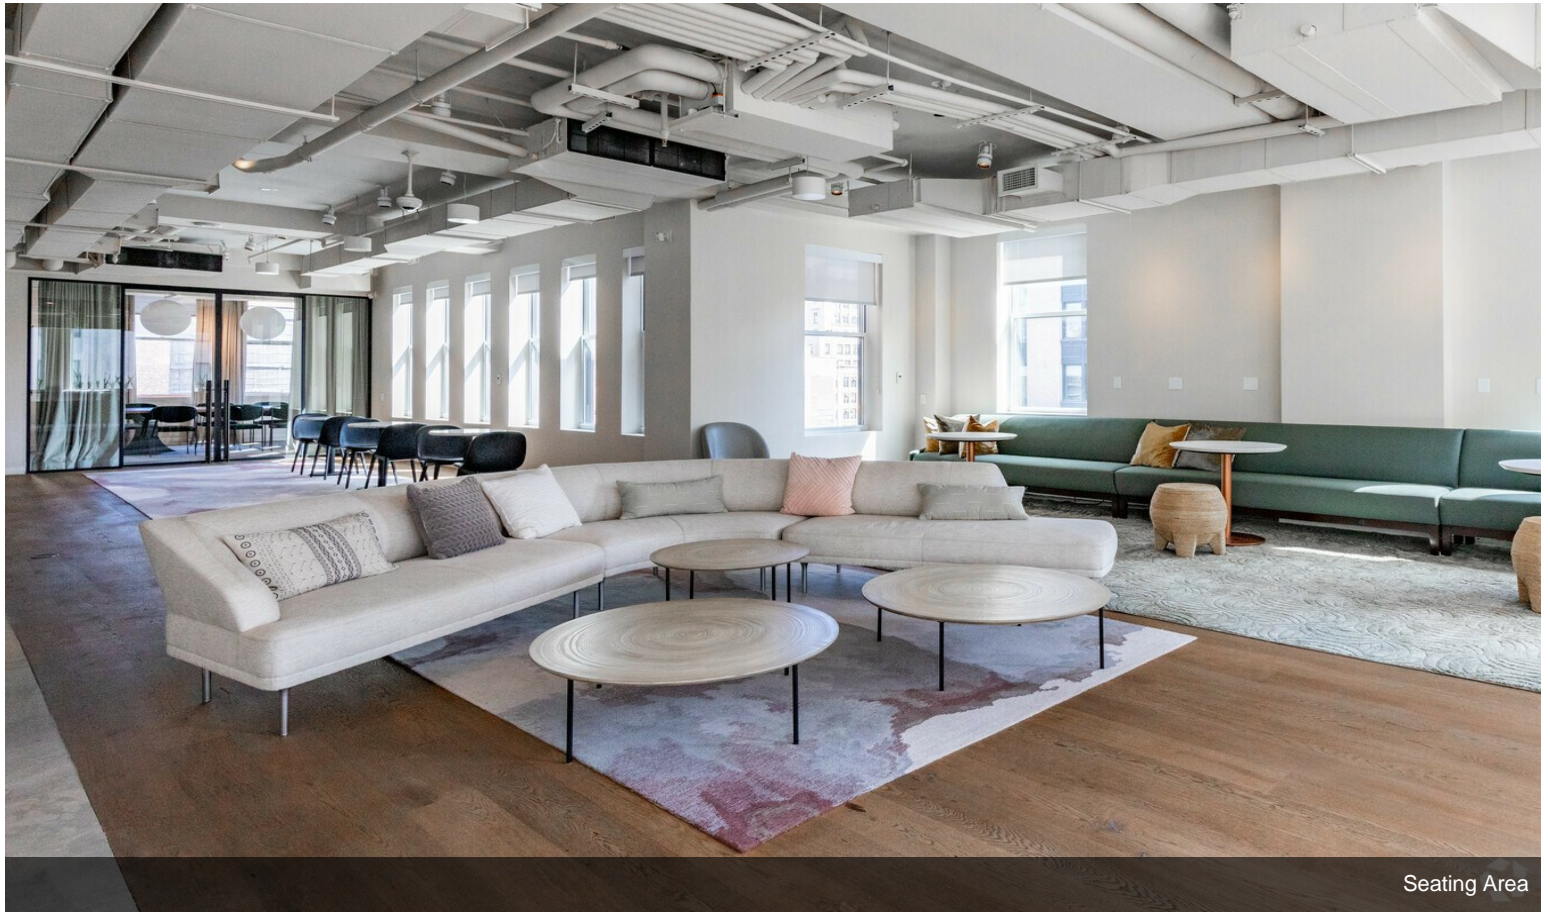

Property Photos

Seating Area