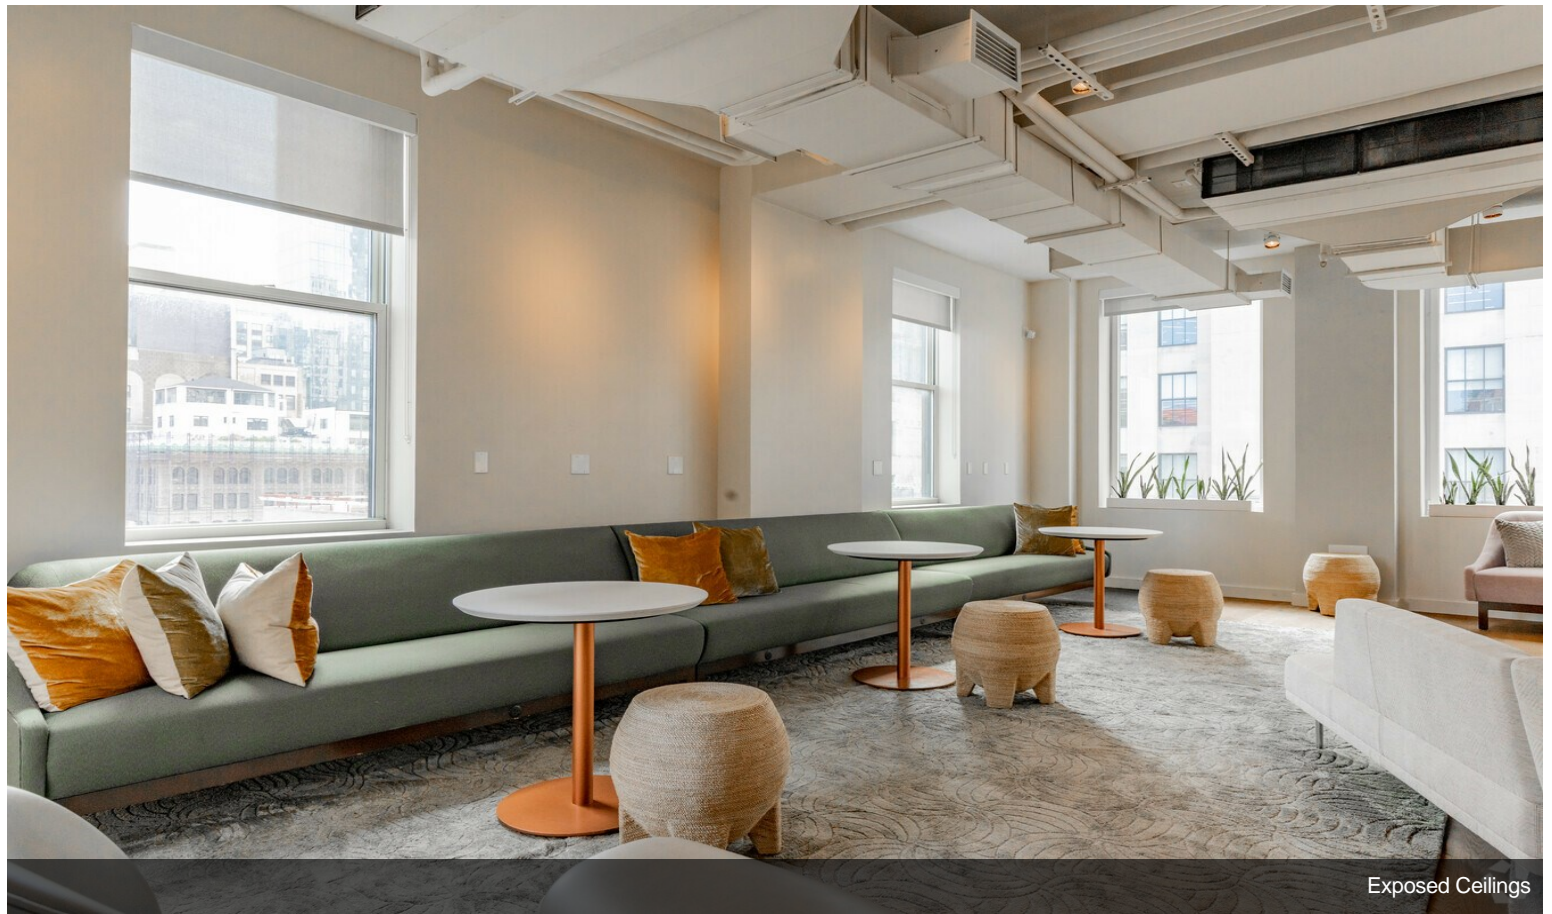

Choose from a single desk, individual office, or partial and full floor options that can accommodate up to 45 employees. Rent includes fully built space, custom furniture, cleaning, CISCO Wi-Fi networking, CAM, electric, access to the amenity floor, concierge/front desk attendant services, and more. Situated in the Gramercy Park neighborhood, 331 Park Avenue S is within steps of quality restaurants, retail shopping, and scenic parks.

# Property Photos

Seating Area

Modern Interior

# Property Photos

Exposed Ceilings

Conference Room