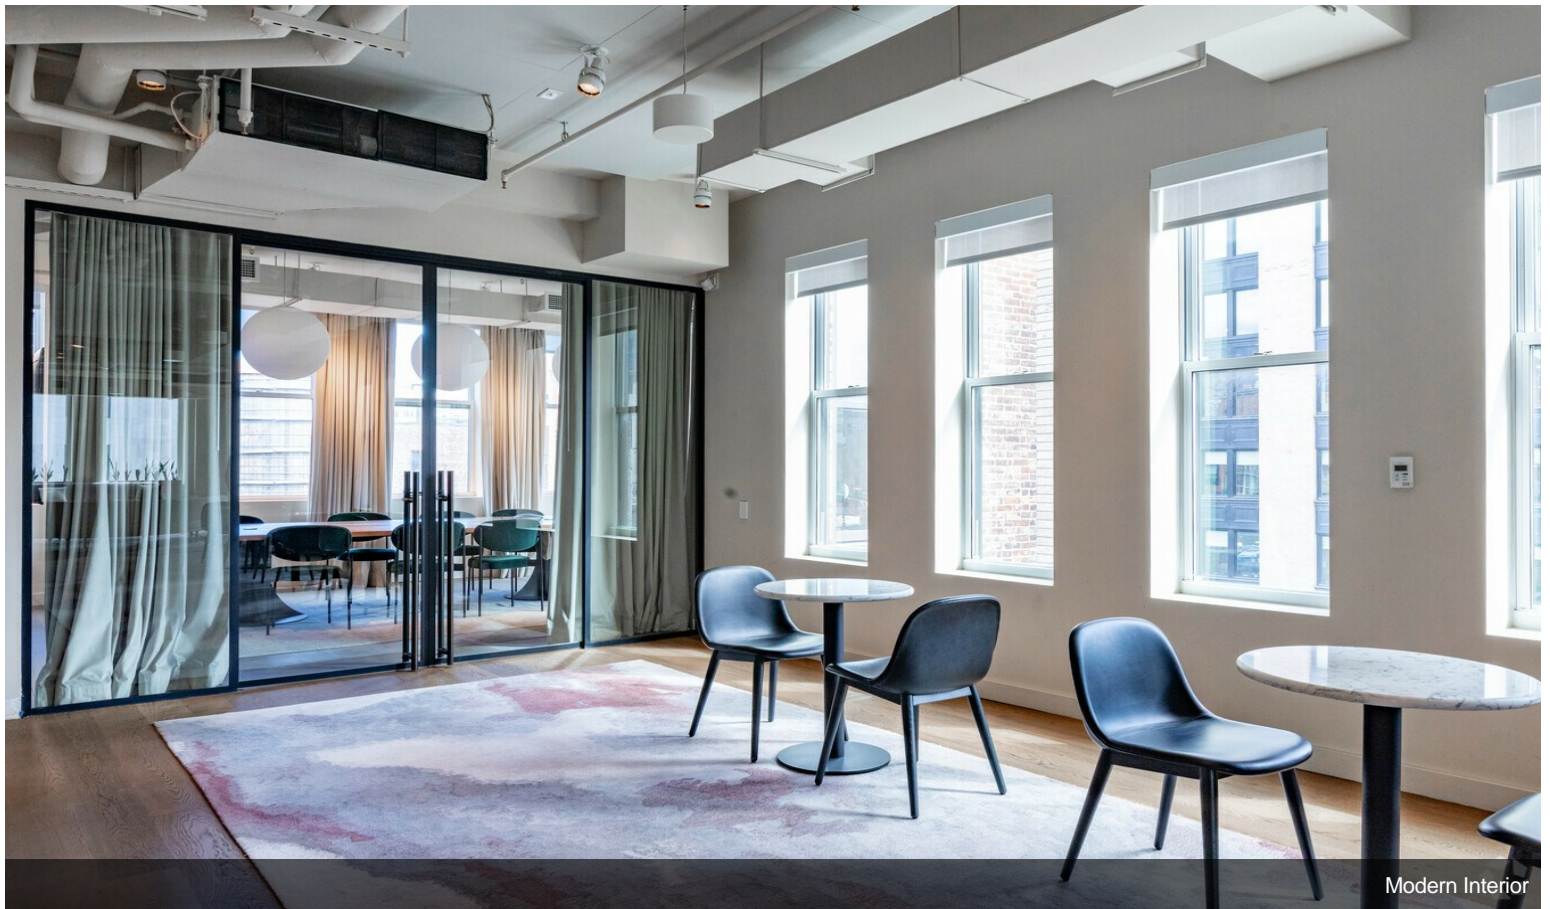

Modern Interior