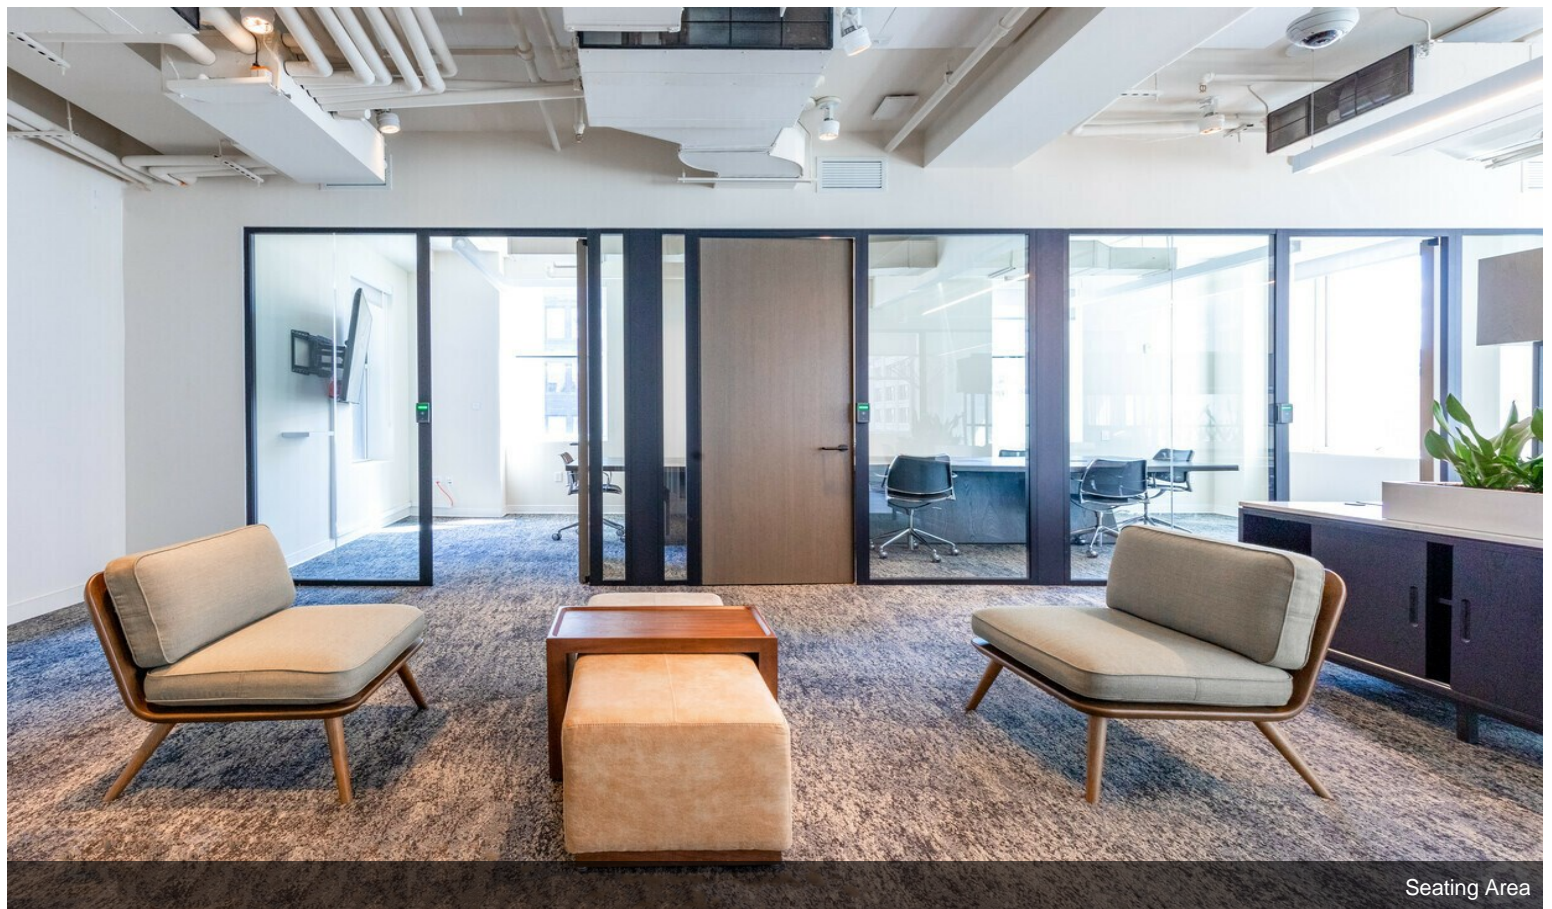

Seating Area