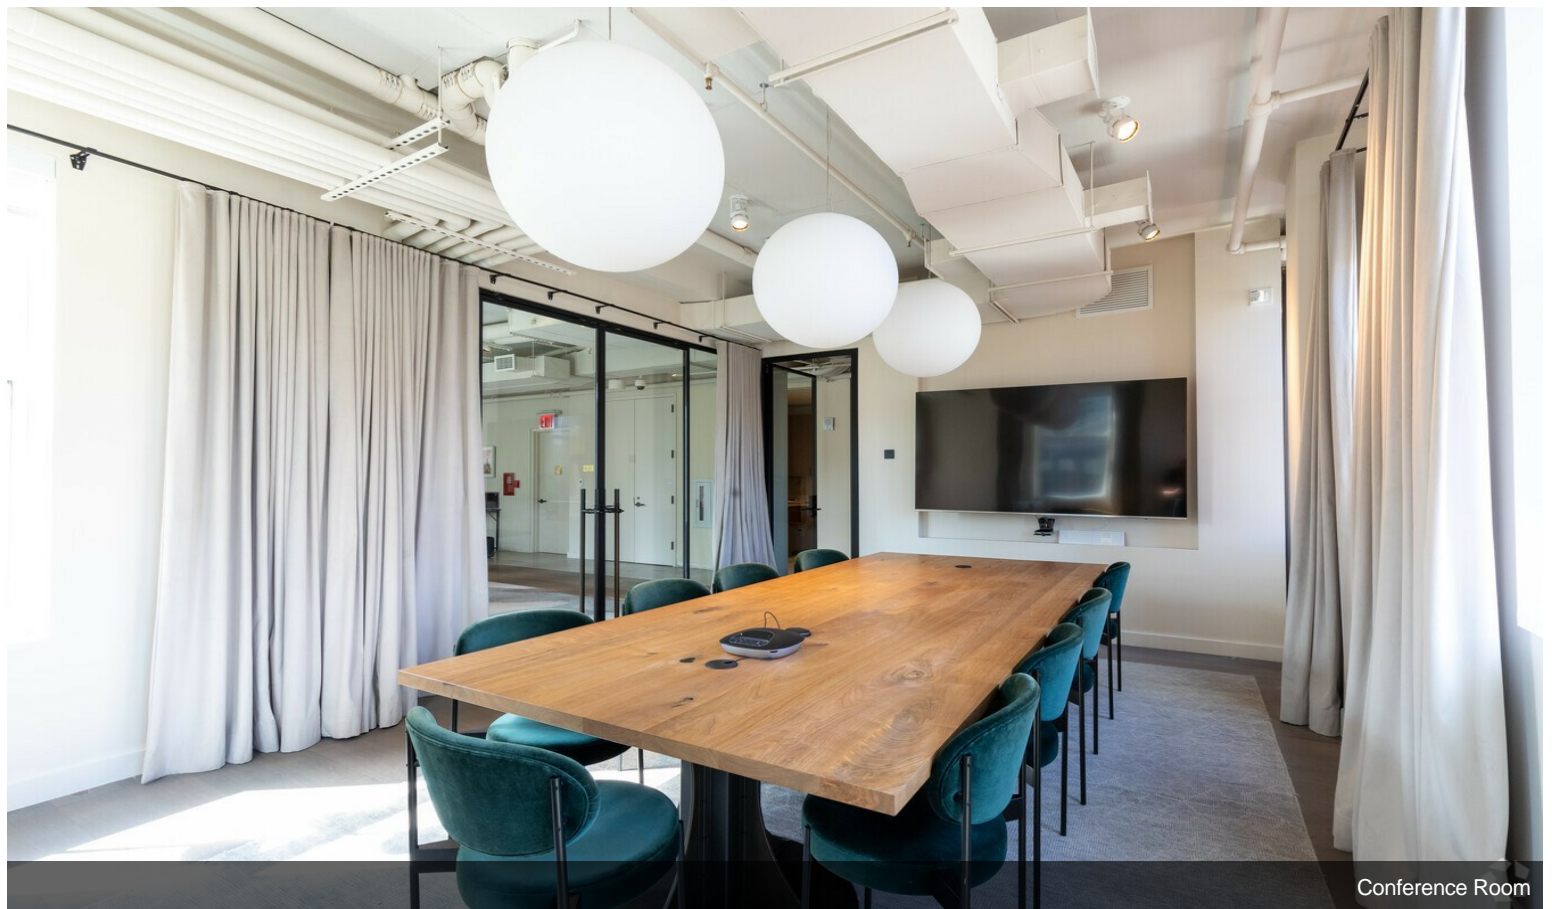

Choose from a single desk, individual office, or partial and full floor options that can accommodate up to 45 employees. Rent includes fully built space, custom furniture, cleaning, CISCO Wi-Fi networking, CAM, electric, access to the amenity floor, concierge/front desk attendant services, and more. Situated in the Gramercy Park neighborhood, 331 Park Avenue S is within steps of quality restaurants, retail shopping, and scenic parks.

# Property Photos

Seating Area

Modern Interior

# Property Photos

Exposed Ceilings

Conference Room