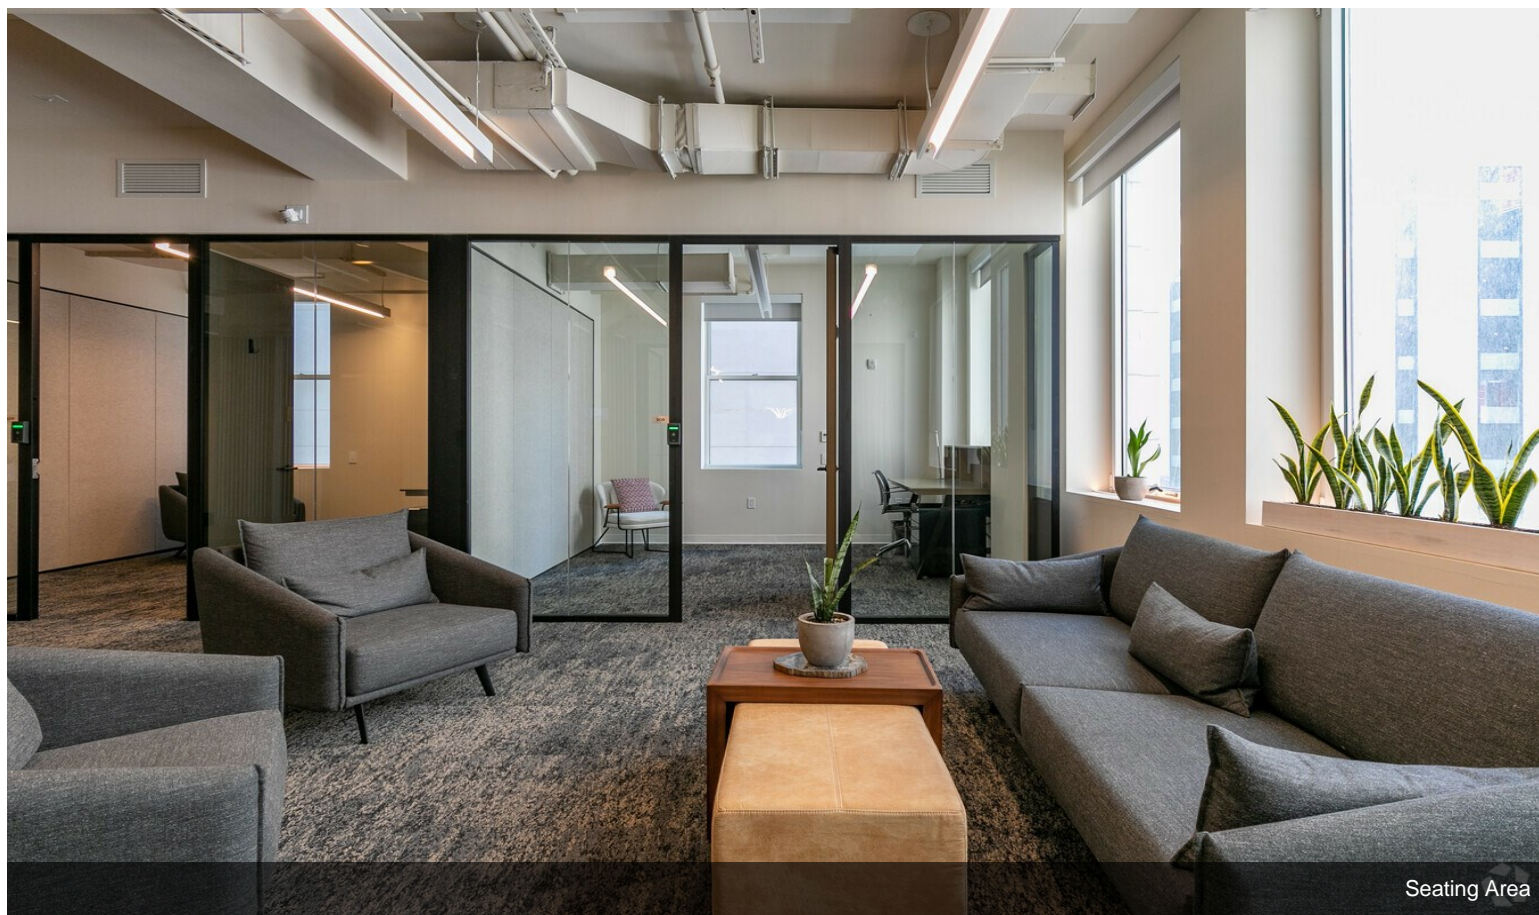

Choose from a single desk, individual office, or partial and full floor options that can accommodate up to 45 employees. Rent includes fully built space, custom furniture, cleaning, CISCO Wi-Fi networking, CAM, electric, access to the amenity floor, concierge/front desk attendant services, and more. Situated in the Gramercy Park neighborhood, 331 Park Avenue S is within steps of quality restaurants, retail shopping, and scenic parks.

# Property Photos

Exposed Ceilings

Conference Room

# Property Photos

Seating Area

Floor-to-ceiling Glass Details