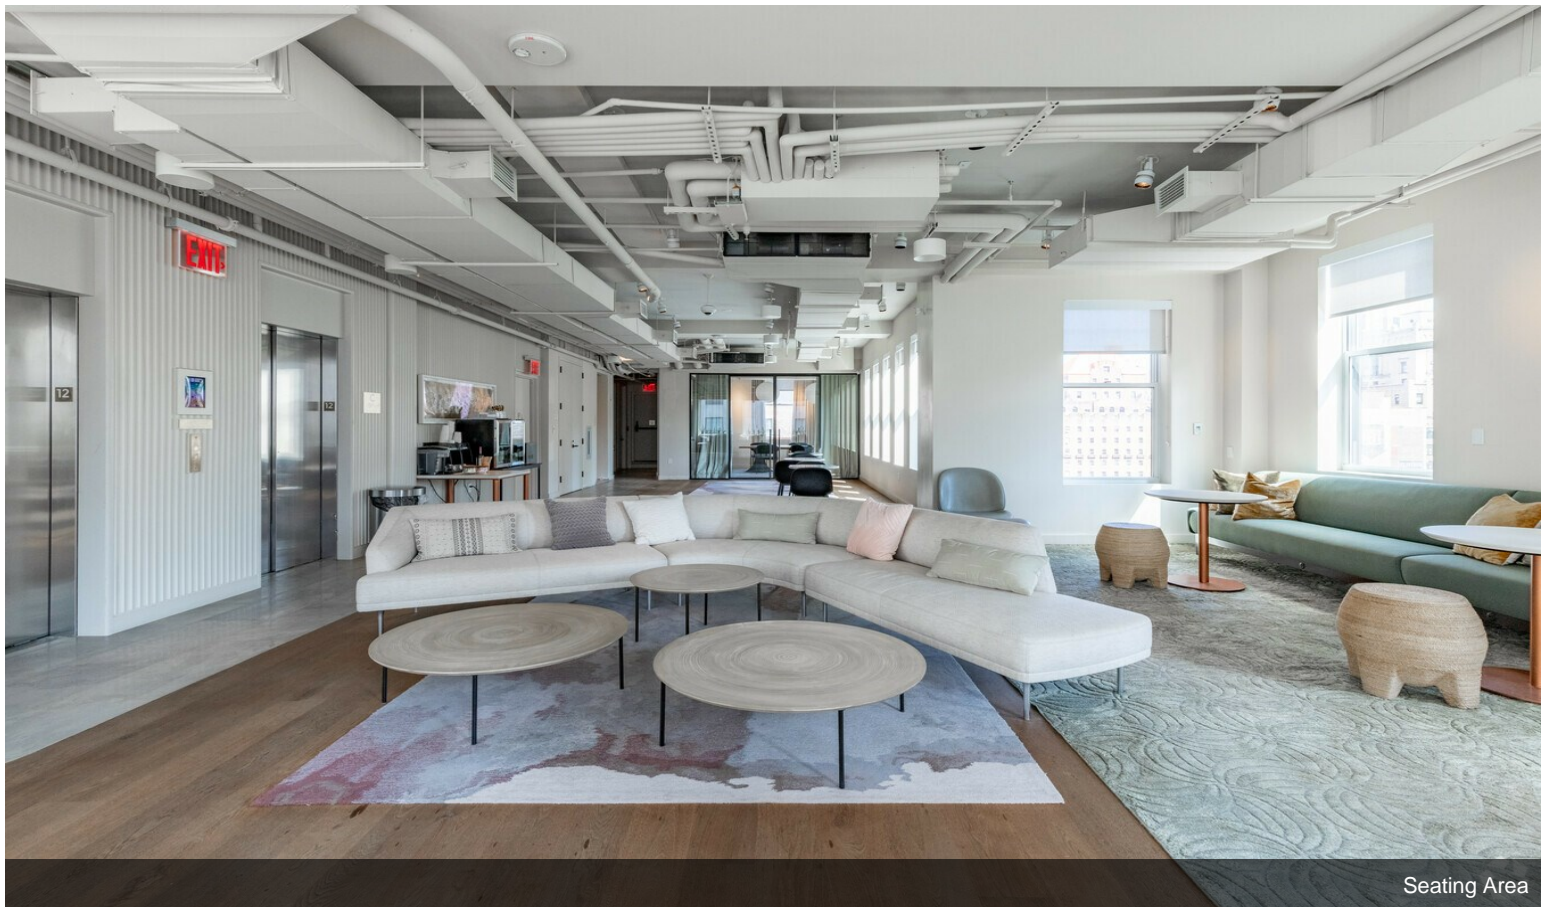

Seating Area