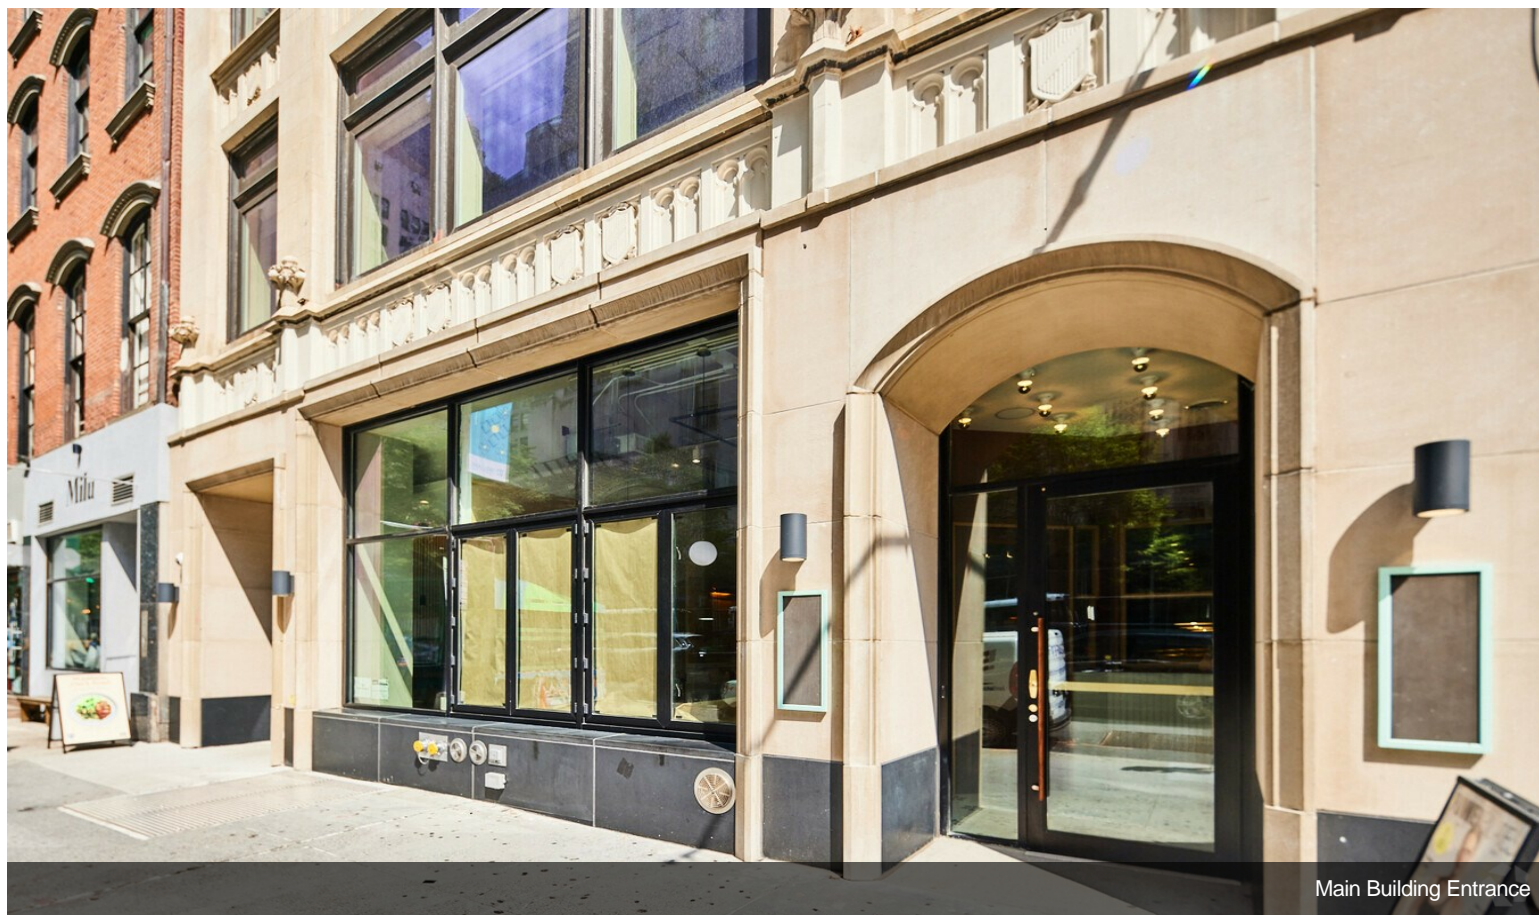

Property Photos

Main Building Entrance