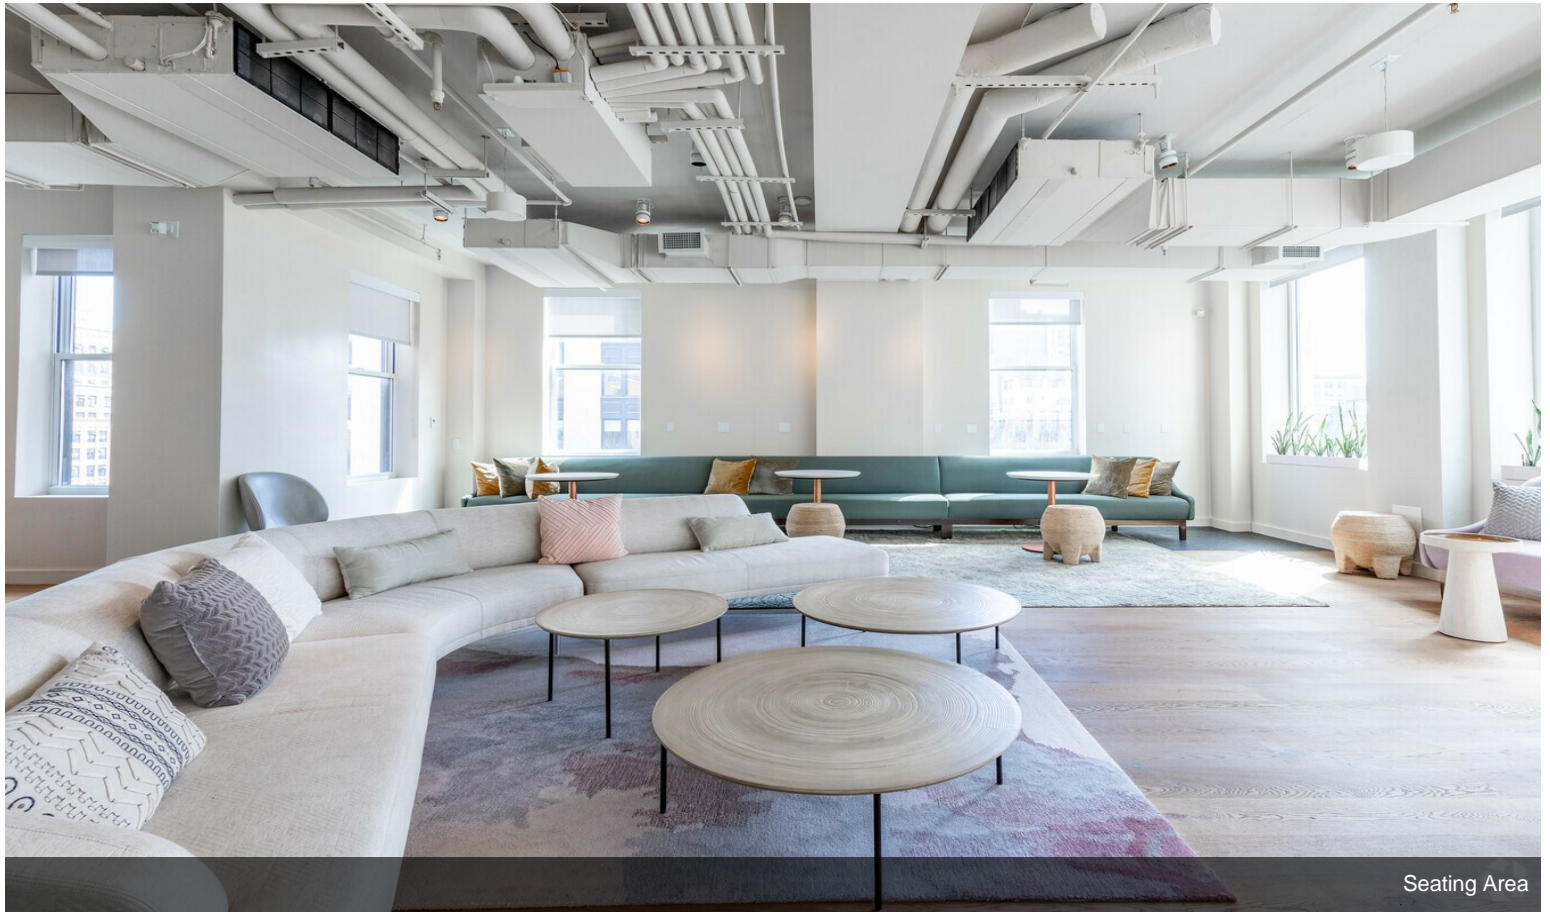

Property Photos

Seating Area