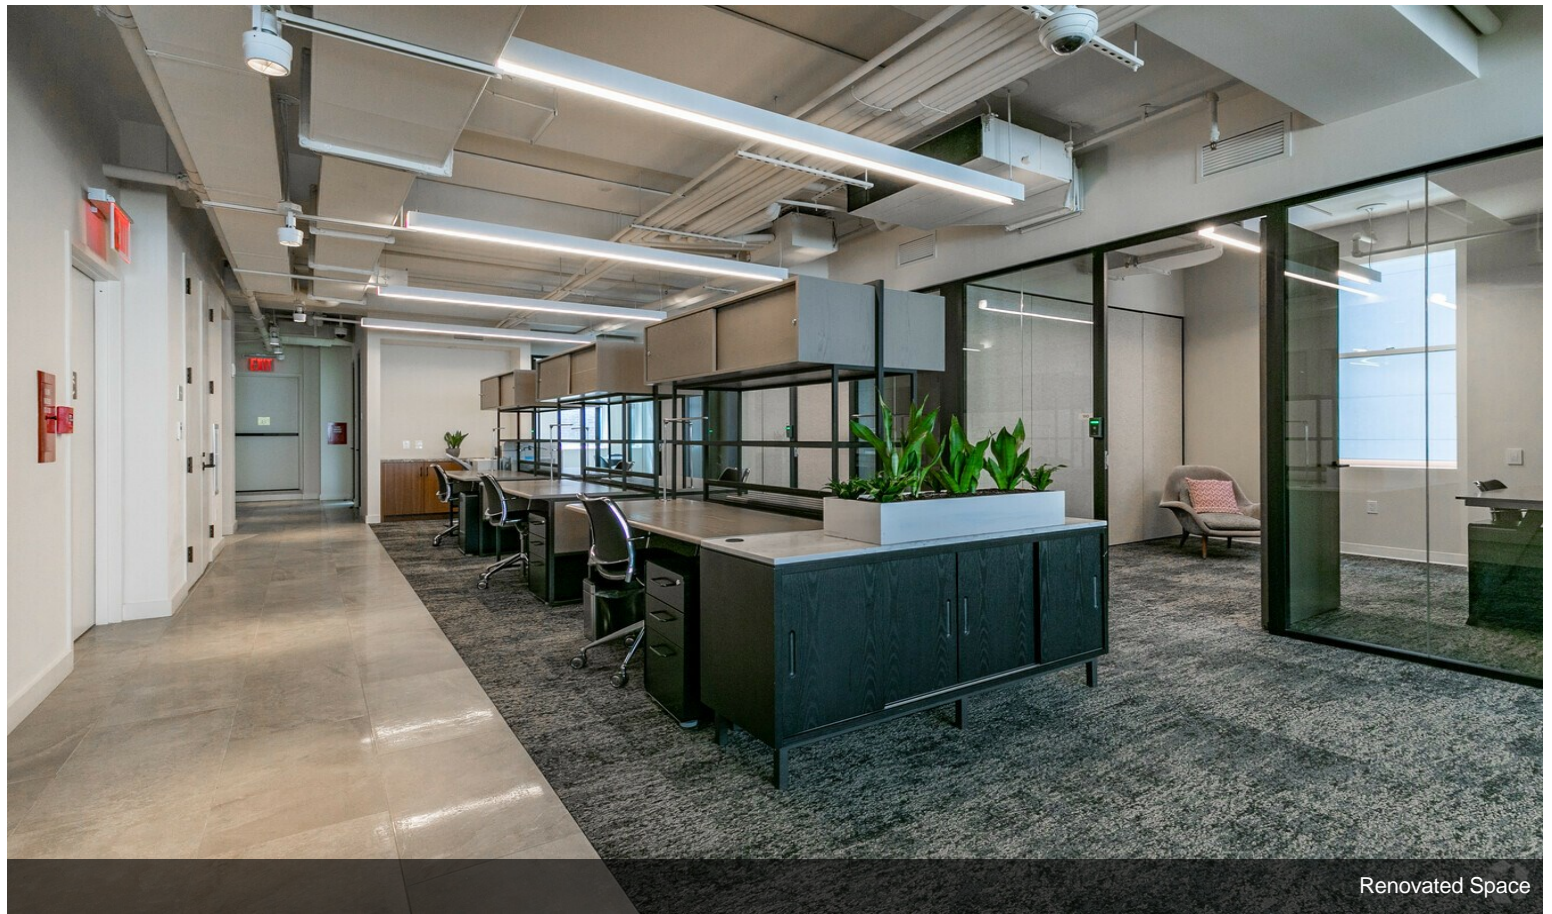

Choose from a single desk, individual office, or partial and full floor options that can accommodate up to 45 employees. Rent includes fully built space, custom furniture, cleaning, CISCO Wi-Fi networking, CAM, electric, access to the amenity floor, concierge/front desk attendant services, and more. Situated in the Gramercy Park neighborhood, 331 Park Avenue S is within steps of quality restaurants, retail shopping, and scenic parks.

# Property Photos

Exposed Ceilings

Conference Room

# Property Photos

Seating Area

Floor-to-ceiling Glass Details

# Property Photos