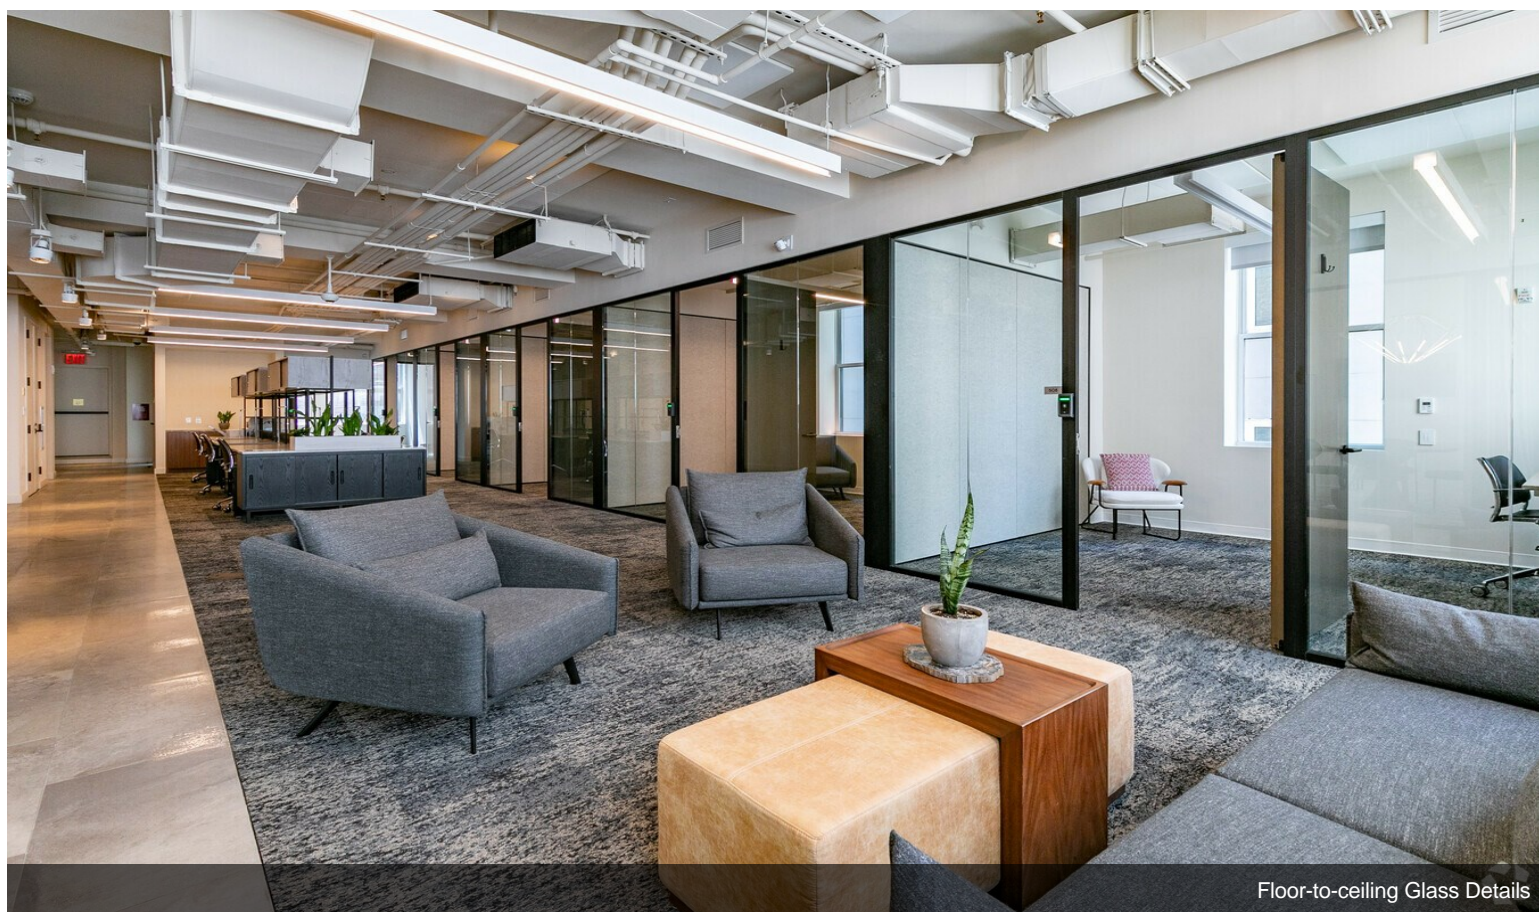

Choose from a single desk, individual office, or partial and full floor options that can accommodate up to 45 employees. Rent includes fully built space, custom furniture, cleaning, CISCO Wi-Fi networking, CAM, electric, access to the amenity floor, concierge/front desk attendant services, and more. Situated in the Gramercy Park neighborhood, 331 Park Avenue S is within steps of quality restaurants, retail shopping, and scenic parks.

# Property Photos

Exposed Ceilings

Conference Room

# Property Photos

Seating Area

Floor-to-ceiling Glass Details