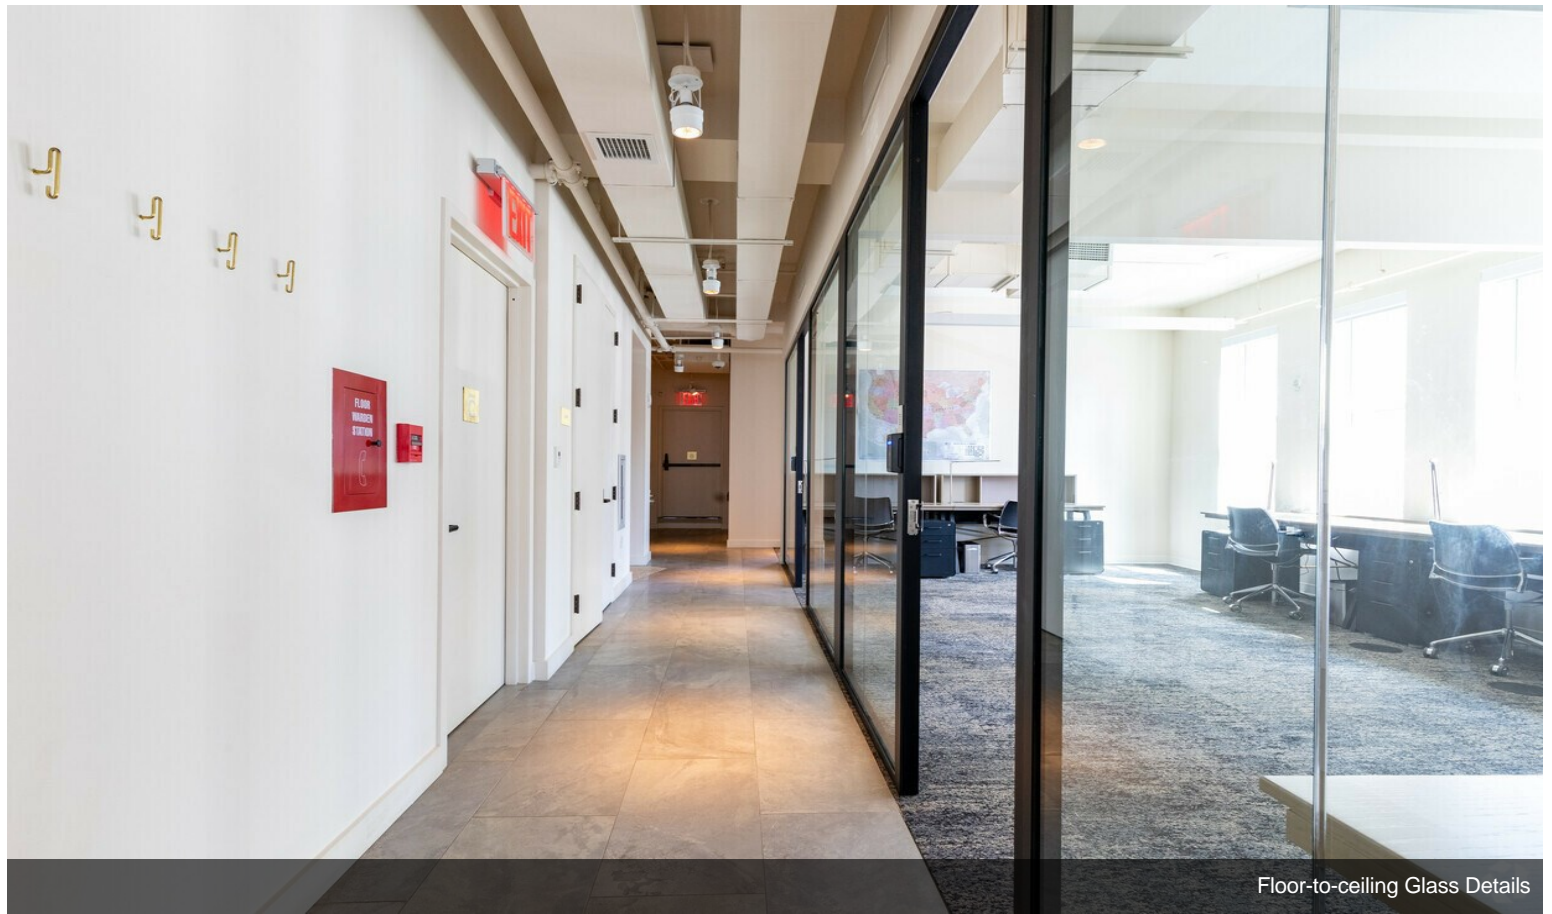

Property Photos

Floor-to-ceiling Glass Details