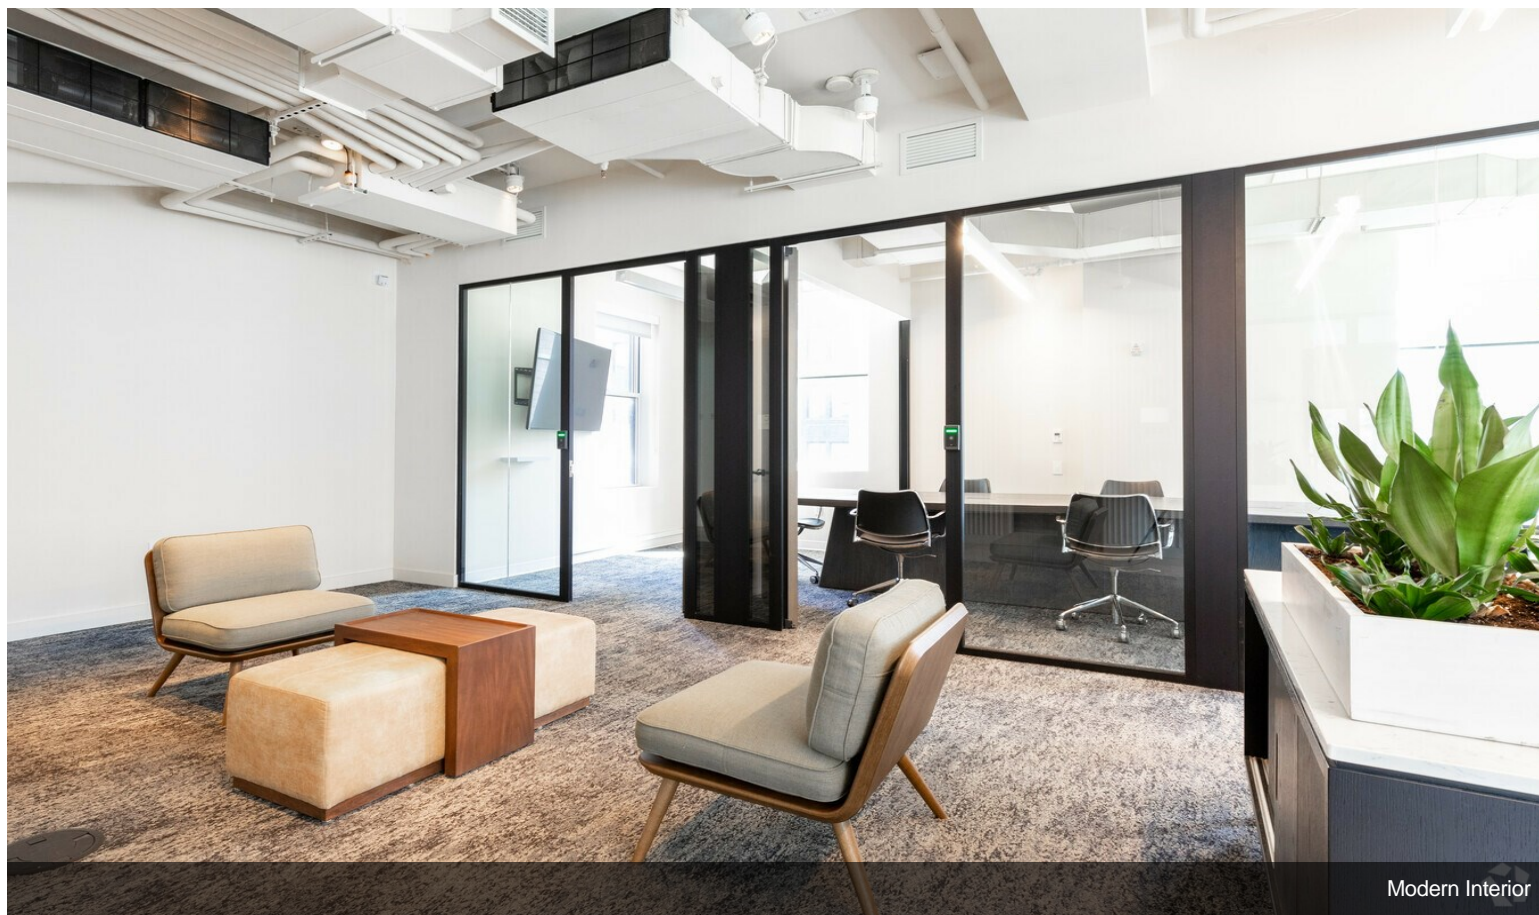

Property Photos

Modern Interior