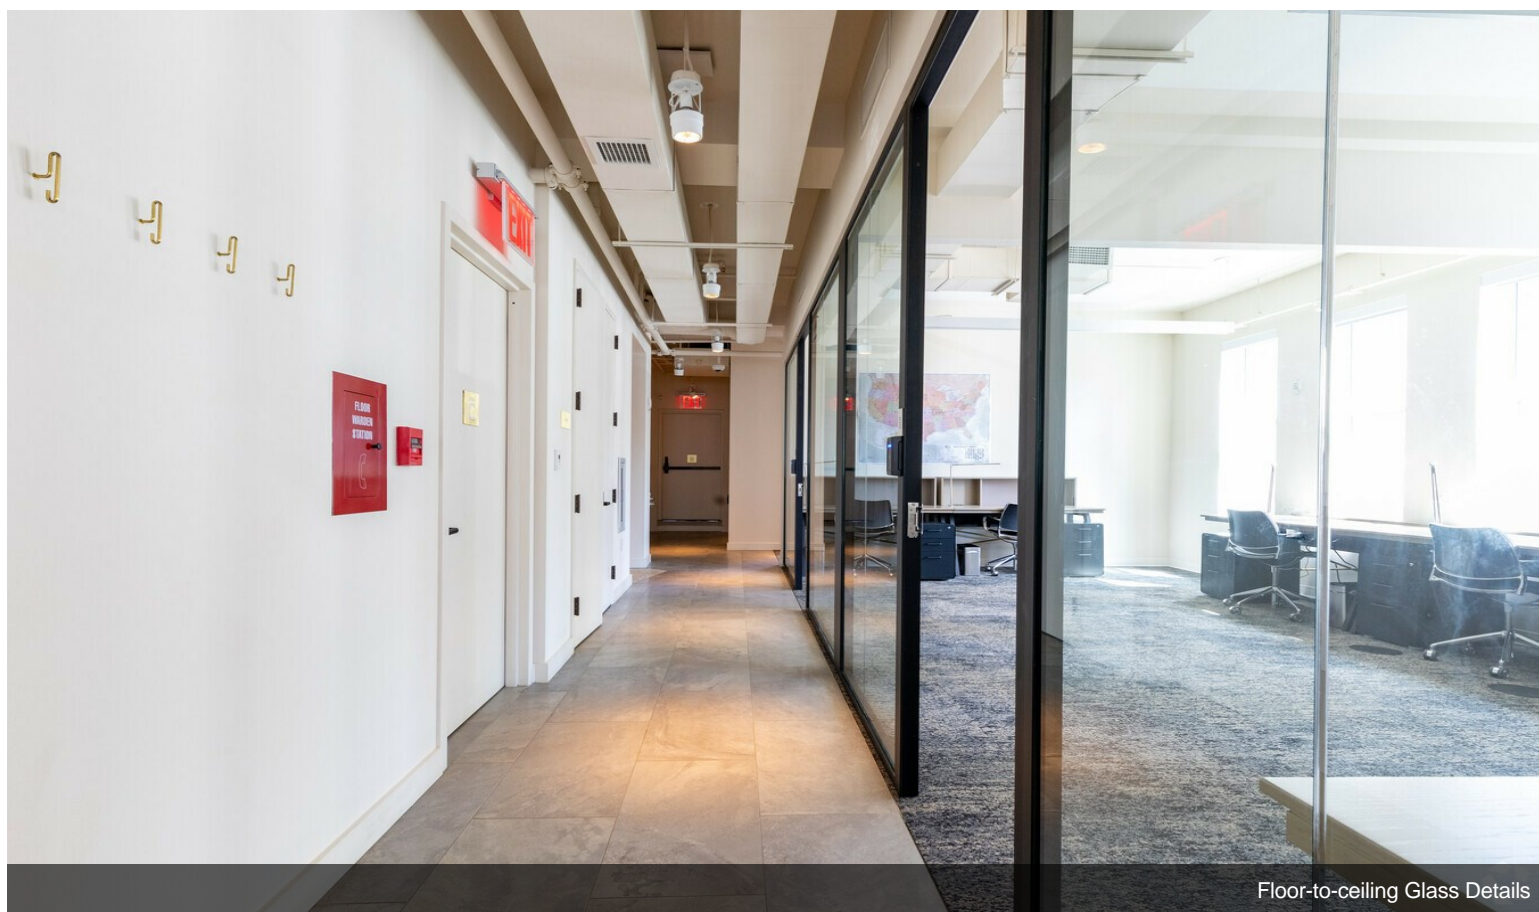

Choose from a single desk, individual office, or partial and full floor options that can accommodate up to 45 employees. Rent includes fully built space, custom furniture, cleaning, CISCO Wi-Fi networking, CAM, electric, access to the amenity floor, concierge/front desk attendant services, and more. Situated in the Gramercy Park neighborhood, 331 Park Avenue S is within steps of quality restaurants, retail shopping, and scenic parks.

# Property Photos

Main Building Entrance

Main Building Entrance

# Property Photos

Modern Interior

Floor-to-ceiling Glass Details