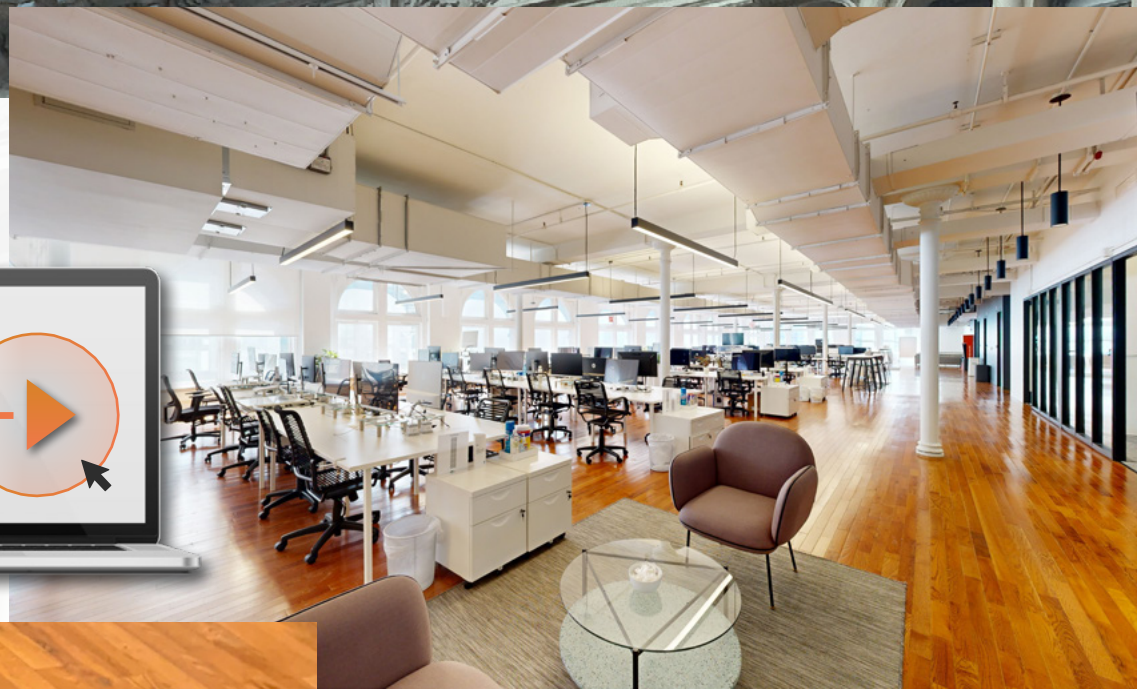

HIGHLIGHTS

SPACE ATTRIBUTES

- ✓ GENSLER DESIGNED PREBUILT
- ✓ OVERSIZED WINDOWS
- ✓ ABUNDANCE OF NATURAL LIGHT
- ✓ HARDWOOD FLOORS
- ✓ 12'9" CEILINGS

695
A0A

POSSESSION: JUNE 2024
TERM: SHORT TERM
ASKING RENT: UPON REQUEST