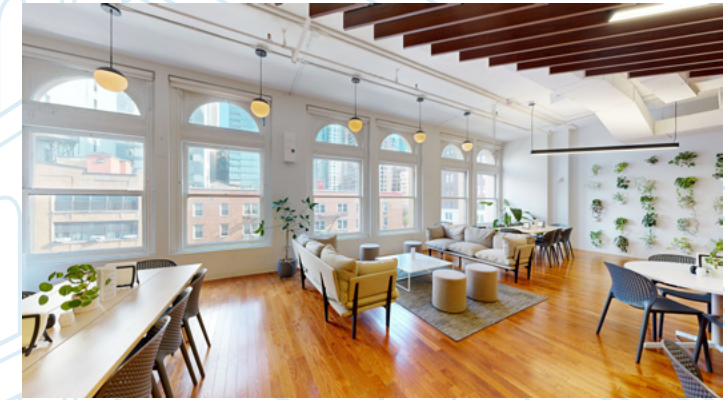

BUILDING FEATURES

TRUE PLUG & PLAY OPPORTUNITY

695
A0A