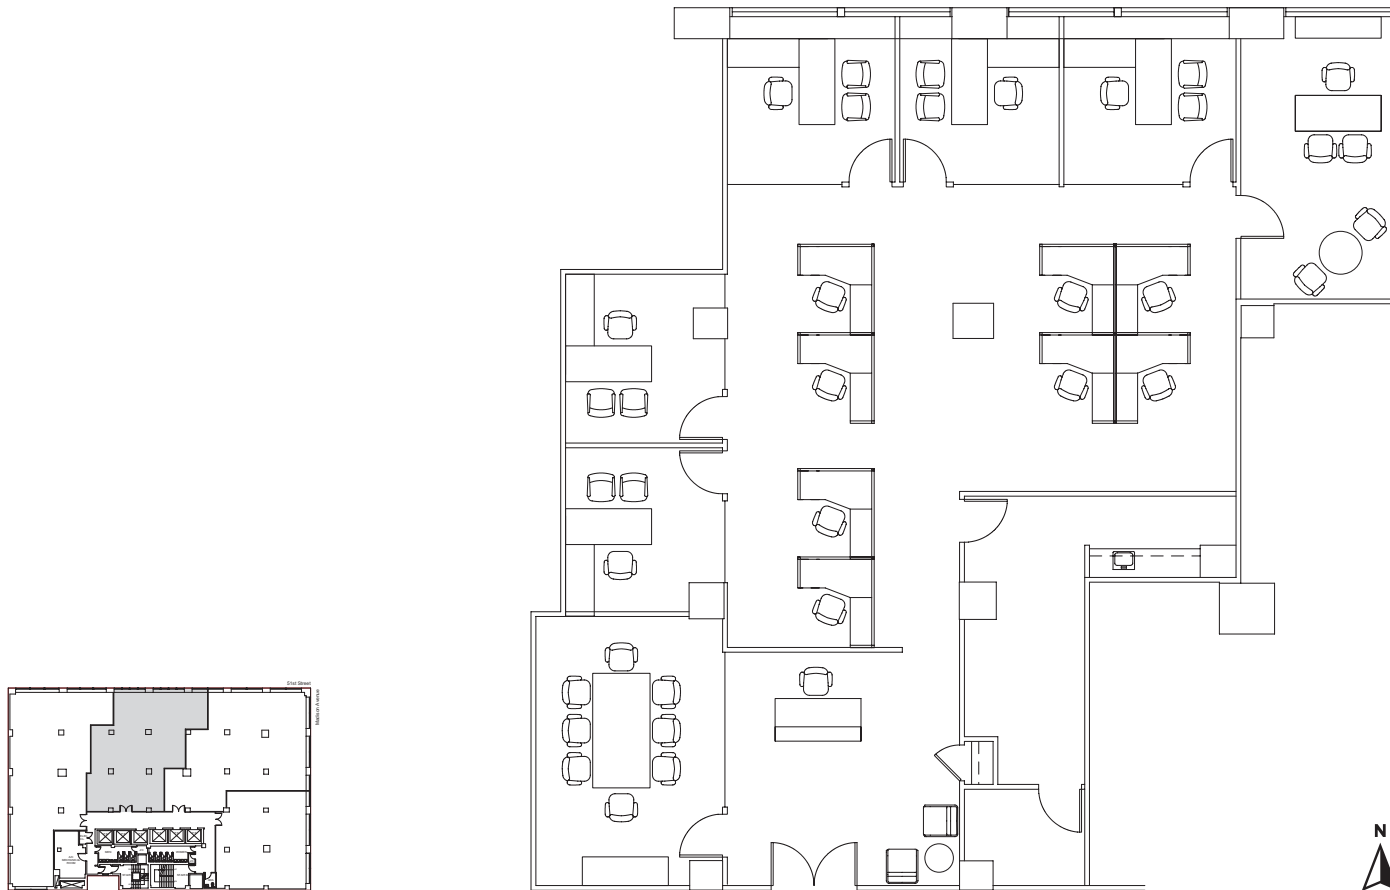

Not to scale. All dimensions and conditions are approximate and for information only.