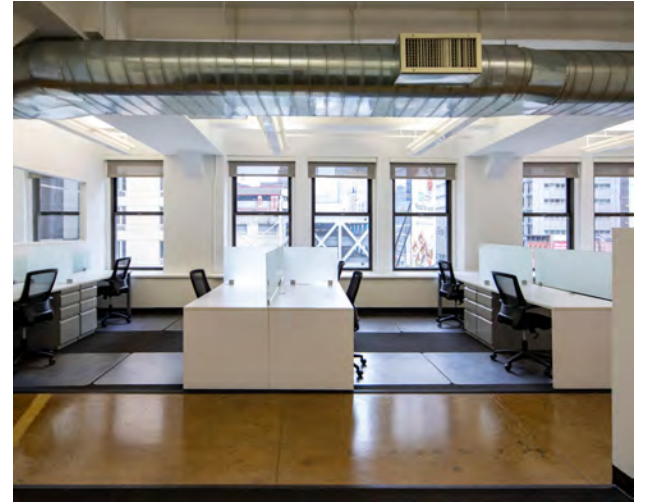

589 Eighth Avenue

6th Floor