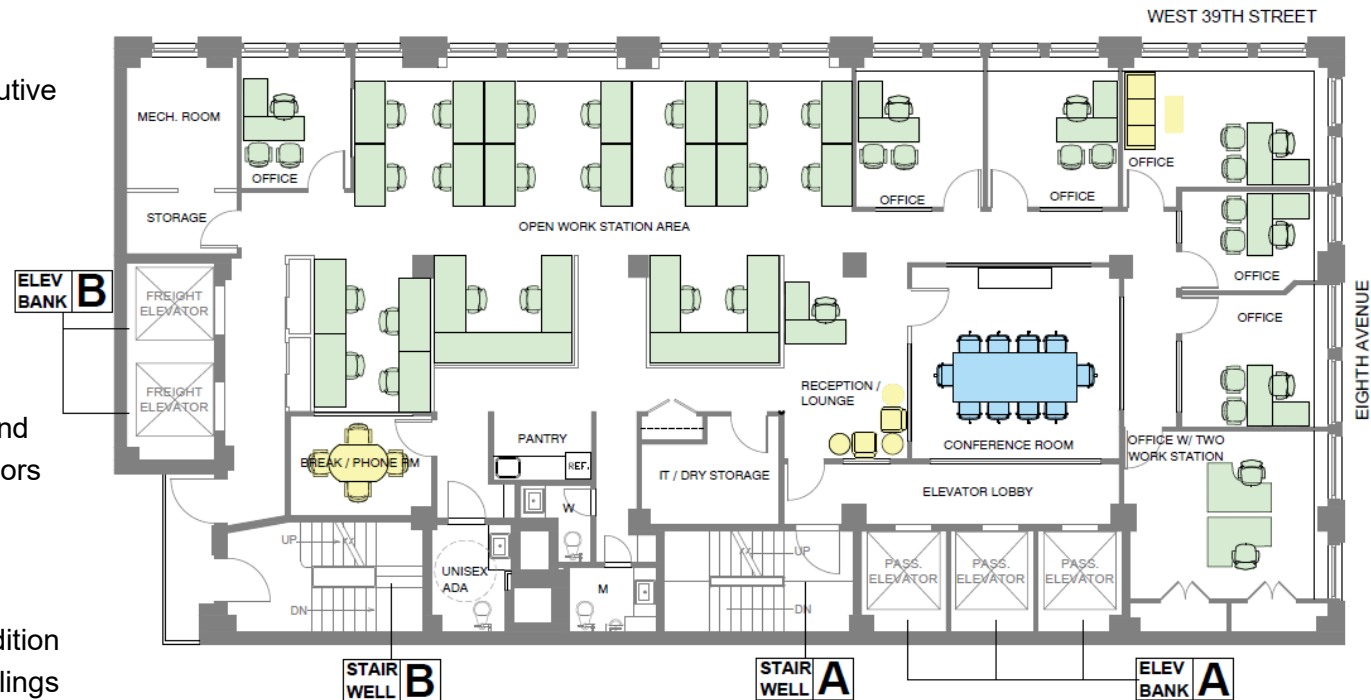

589 Eighth Avenue

Suite

Entire 6th Floor

Approximate Size

5,200 RSF

Rent

Inquire

Possession

Immediate

Term

Negotiable

Comments

- Seven (7) windowed offices, including Executive corner office and a potential two (2) person office
- Large, 10-12 person conference room
- Large open area with twenty two (22) workstations and reception/lounge area
- Break/phone/meeting room next to pantry.
- Three (3) bathrooms including unisex ADA
- Wet pantry with stainless steel appliances and black granite counters, polished concrete floors

Building and Pre Built Features

- Fully furnished, plug-and-play, move in condition
- Tenant – controlled central A/C, 11' high ceilings
- Sub – metered electric, FIOS & Spectrum Fiber, fully pre-wired w/CAT 6 high – speed internet, telephone & data
- 24 – hour/ 7 – day access
- Three state-of-the-art modernized passenger elevators
- Steps away from public transportation