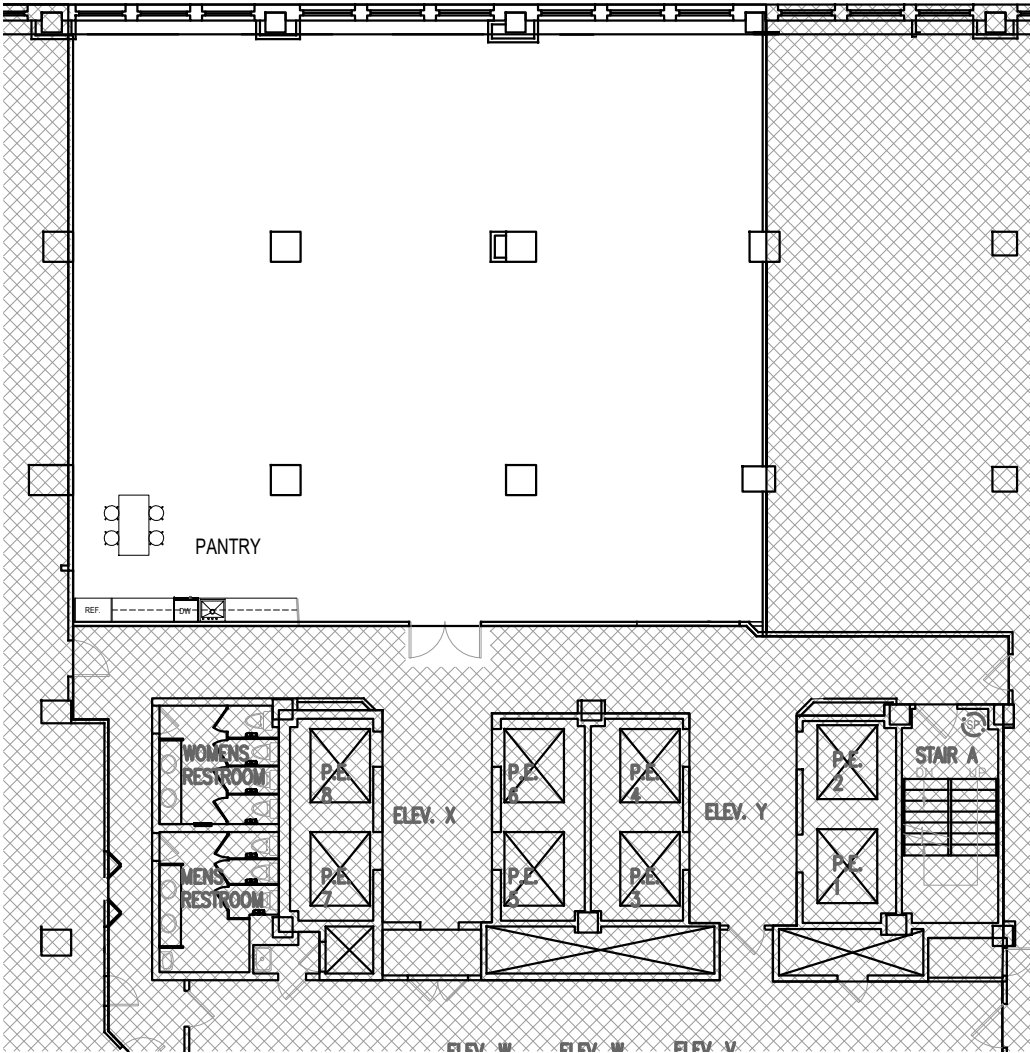

WEST 41ST STREET

1441 Broadway, 17th Floor Test Fit
5,537 sf