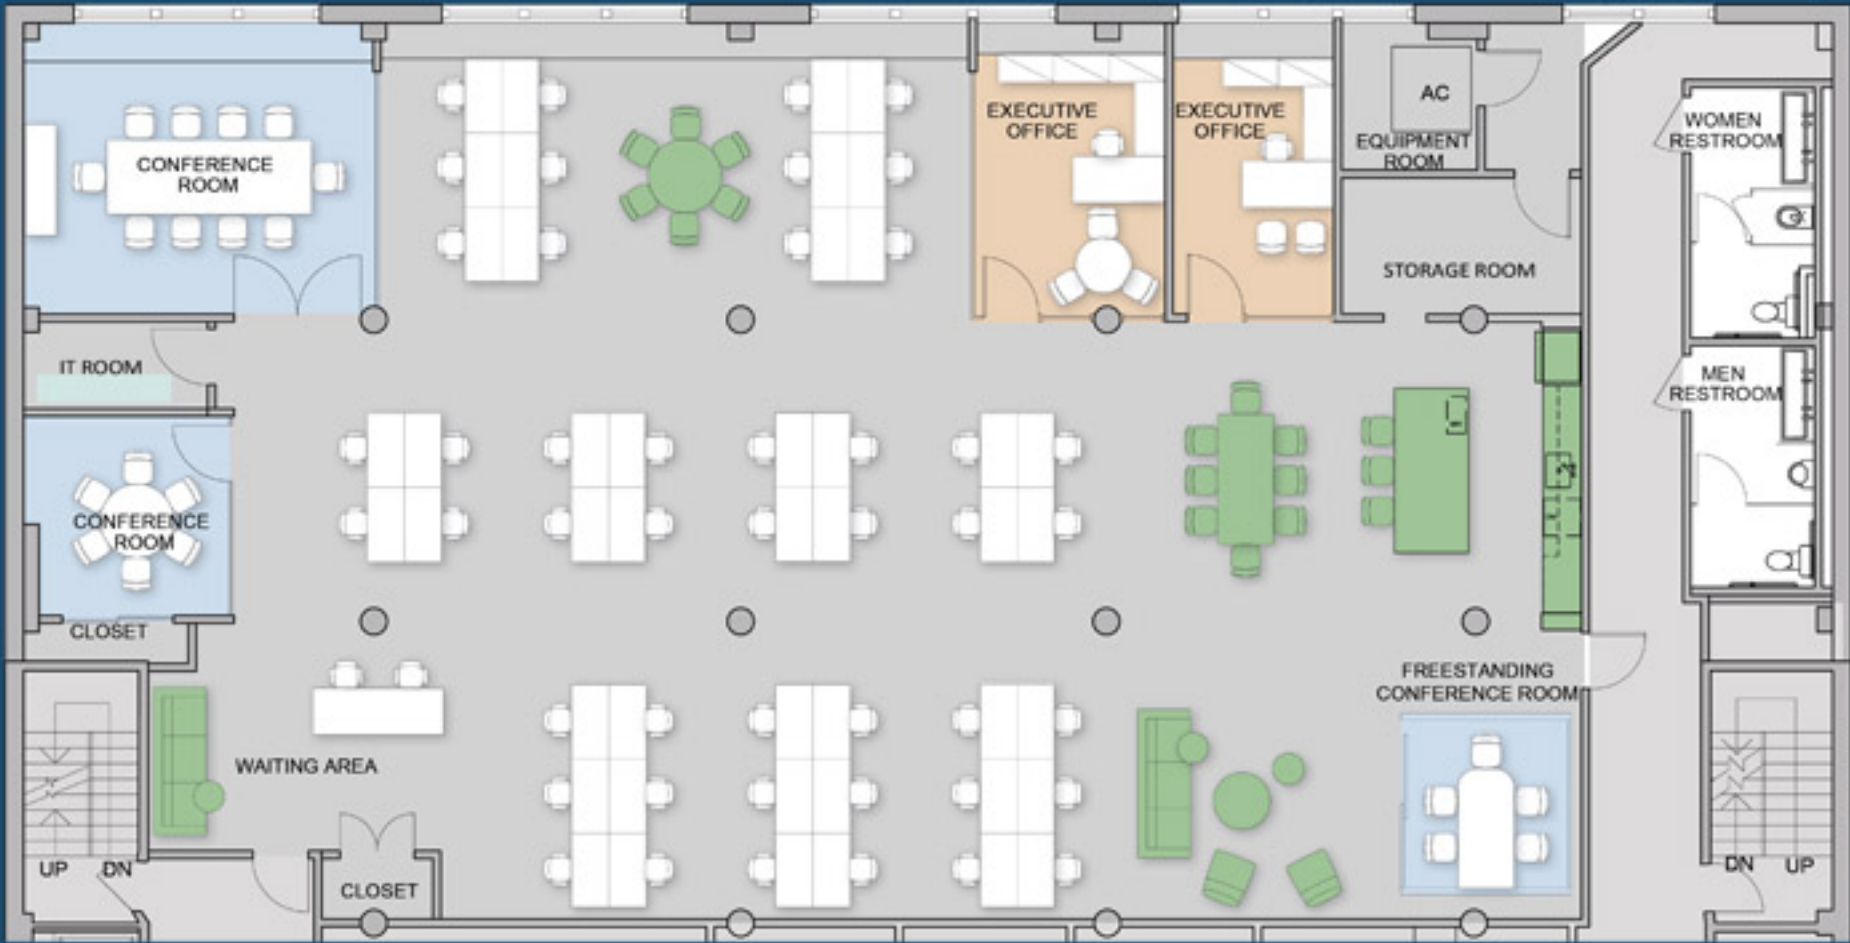

22WEST21

Furnished Flatiron Prebuilt
6,240 RSF AVAILABLE

Direct Space

Play Virtual Tour

[View Full Gallery](#)

Partial Floor of 6,240 RSF Available

Landlord Will modify as needed

SUITE 701

Sit-Stand Desks 46

Conference Rooms 3

Executive Offices 2

Lounge Areas 2

Pantry 1

[Download Plan](#)

Welcome to the Flatiron District