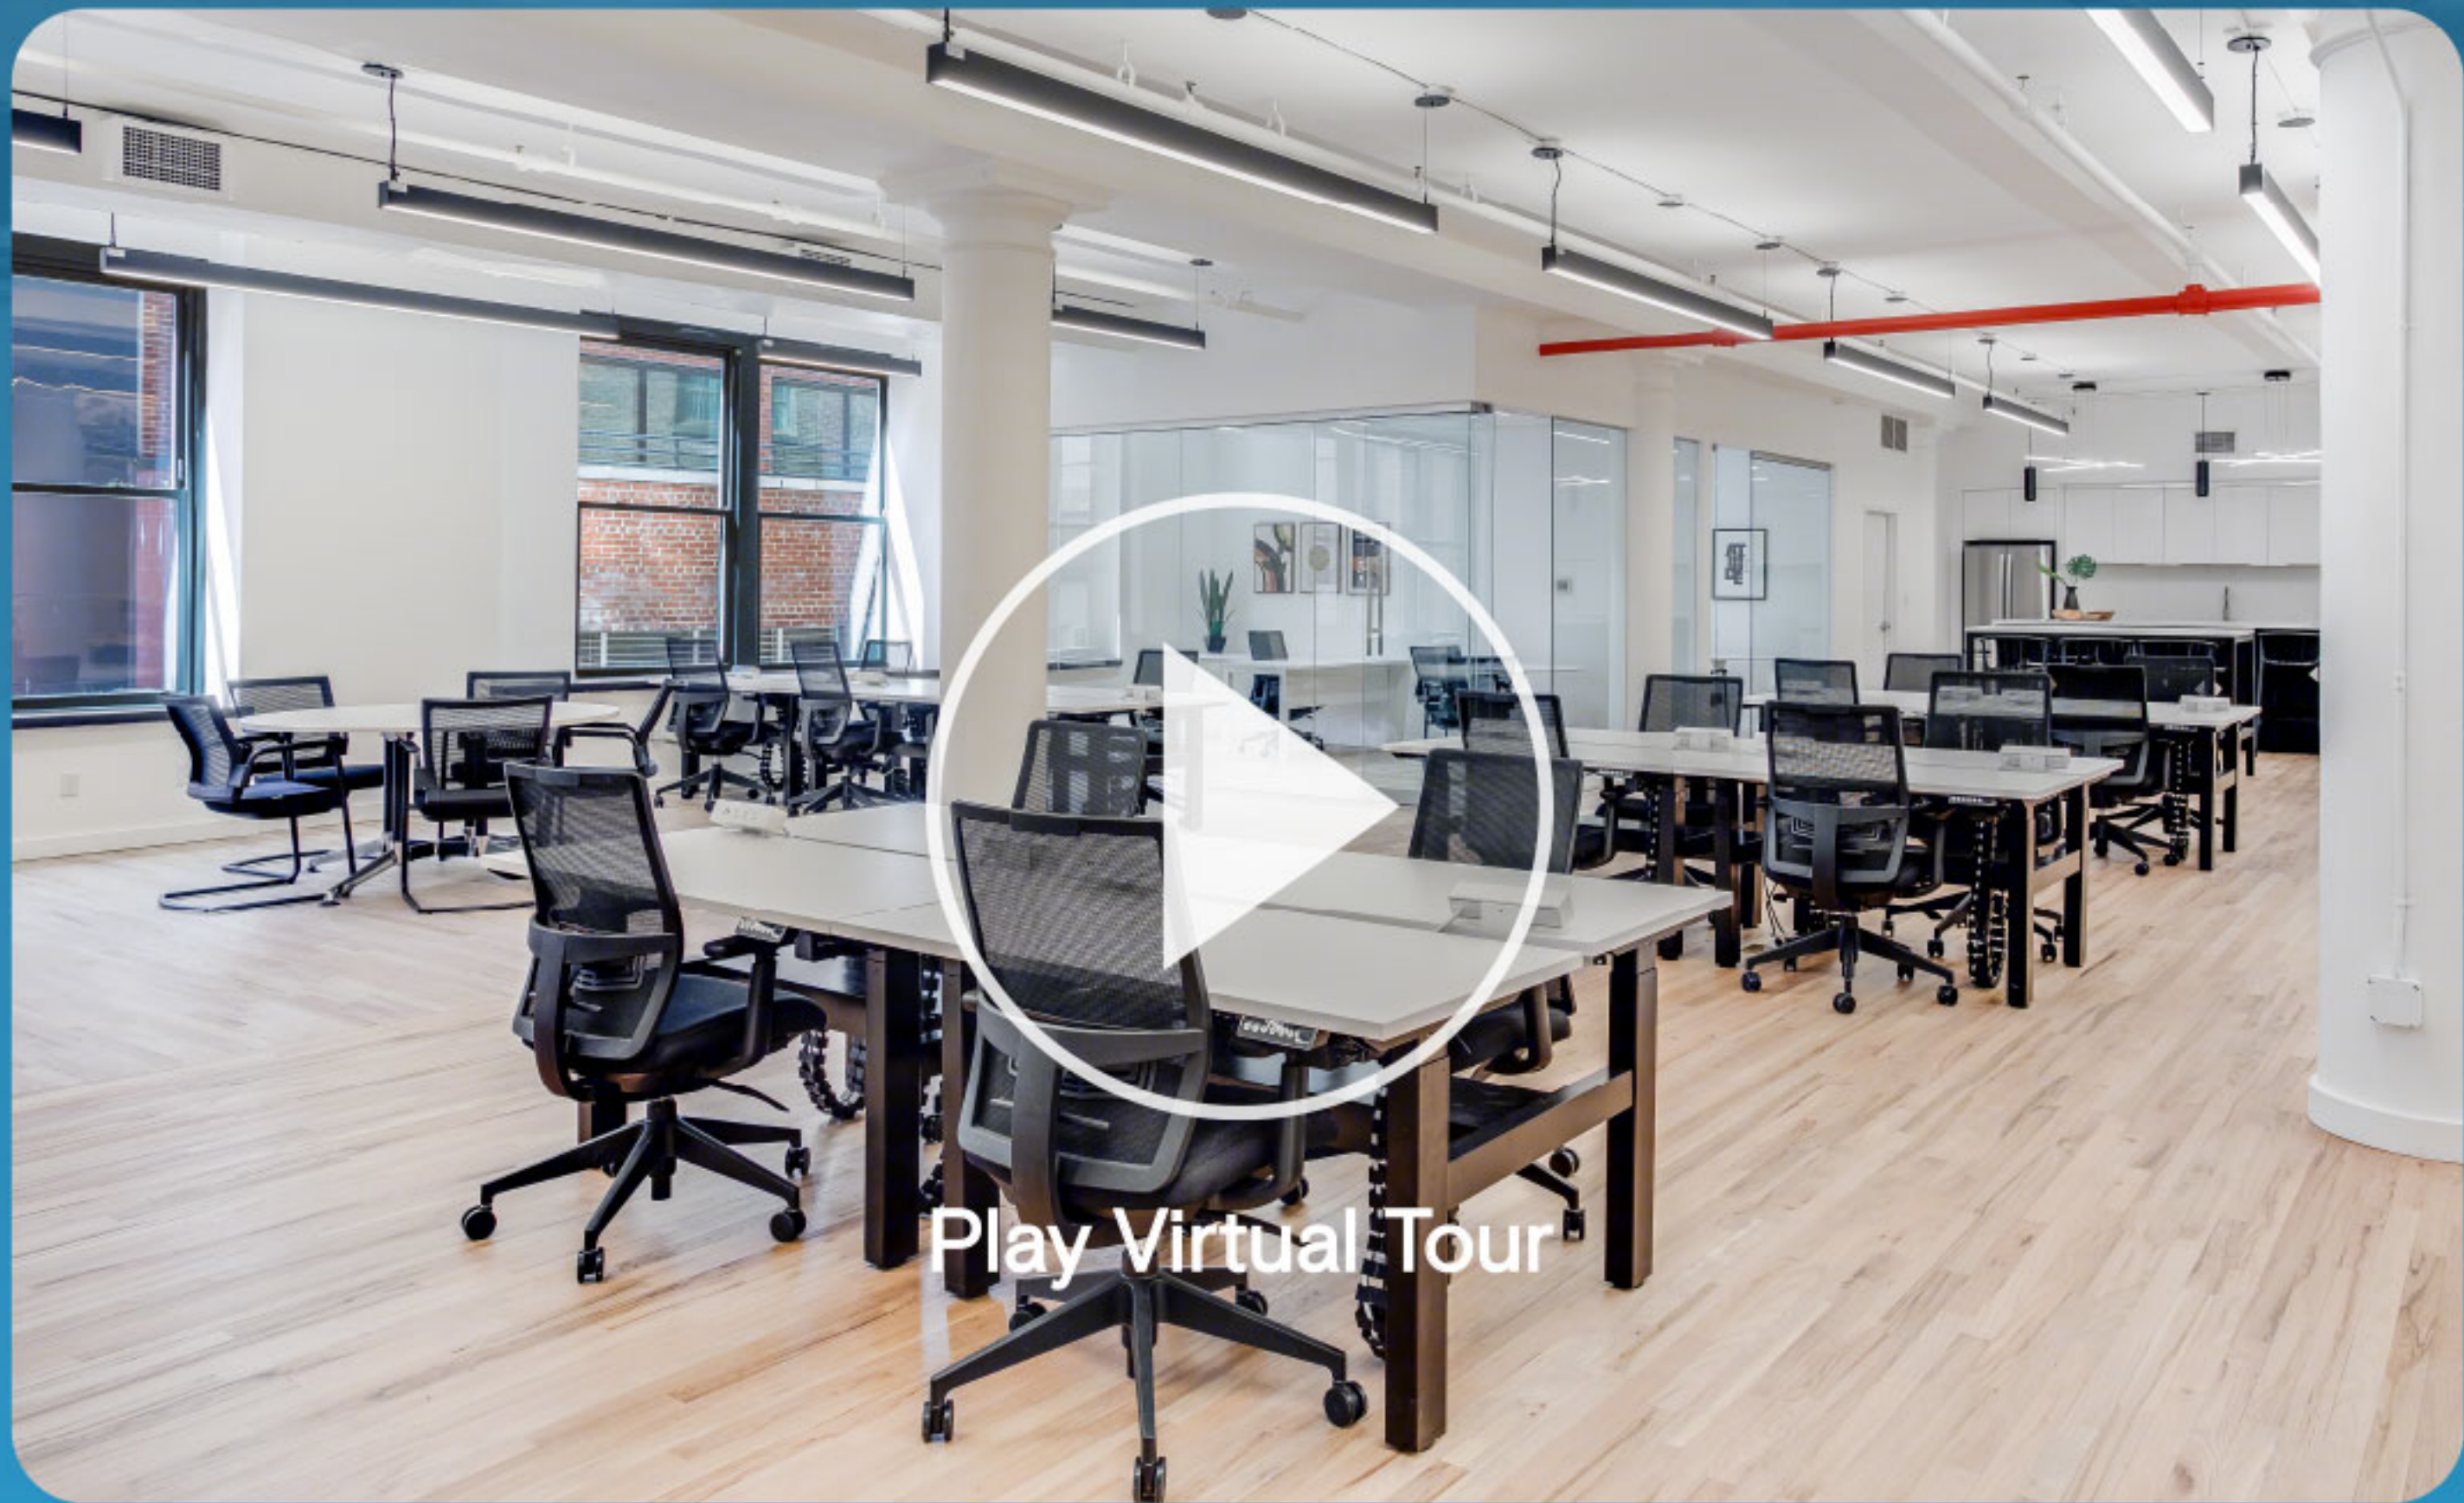

22WEST21

Furnished Flatiron Prebuilt
6,240 RSF AVAILABLE

Direct Space

Play Virtual Tour

[View Full Gallery](#)

Partial Floor of 6,240 RSF Available

Landlord Will modify as needed

SUITE 701

Sit-Stand Desks 46

Conference Rooms 3

Executive Offices 2

Lounge Areas 2

Pantry 1

[Download Plan](#)

Welcome to the Flatiron District