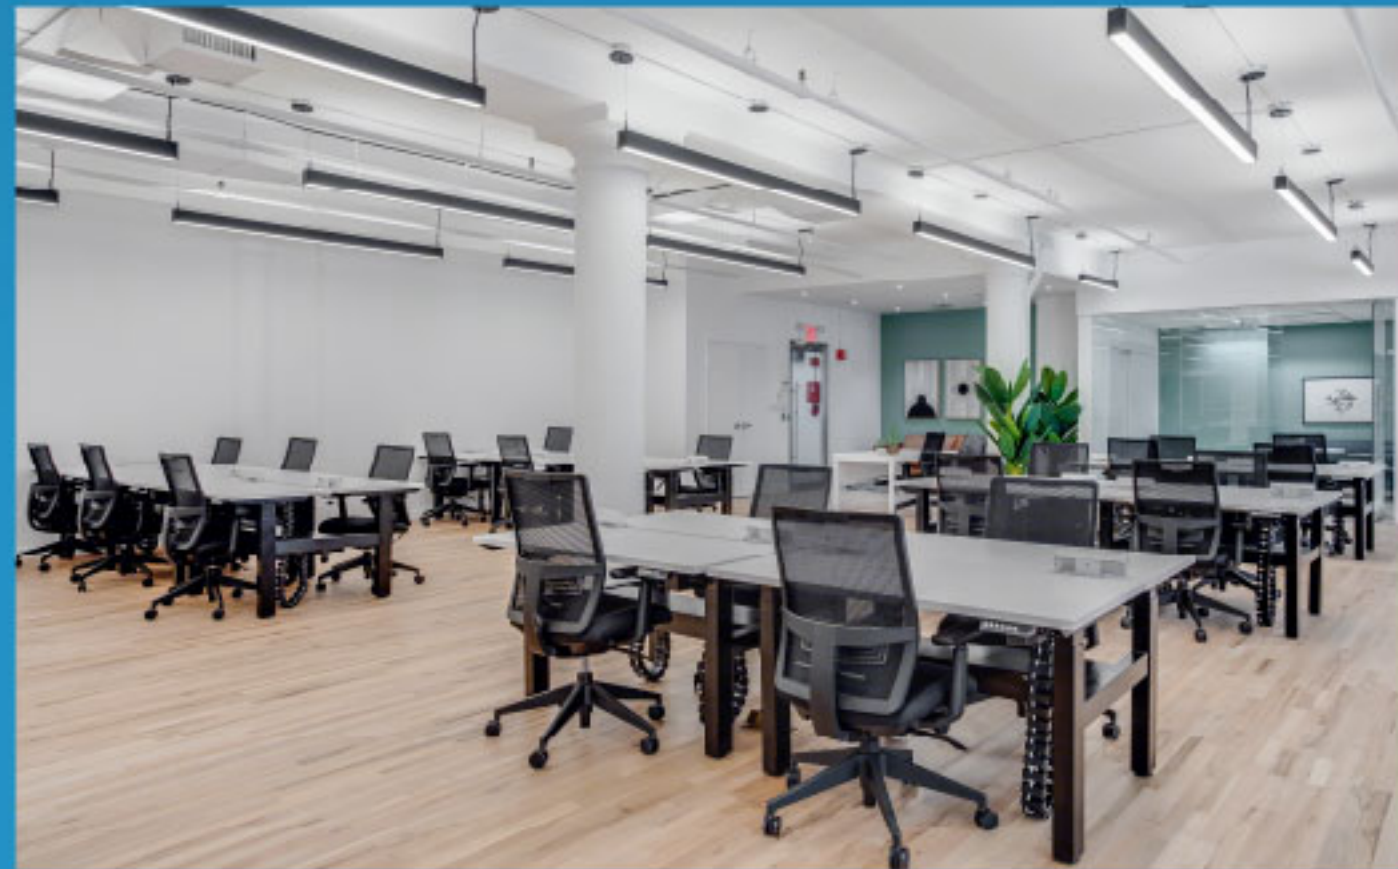

22WEST21

Furnished Flatiron Prebuilt
6,240 RSF AVAILABLE

Direct Space

Play Virtual Tour

[View Full Gallery](#)

Partial Floor of 6,240 RSF Available

Landlord Will modify as needed

SUITE 701

Sit-Stand Desks 46

Conference Rooms 3

Executive Offices 2

Lounge Areas 2

Pantry 1

[Download Plan](#)

Welcome to the Flatiron District