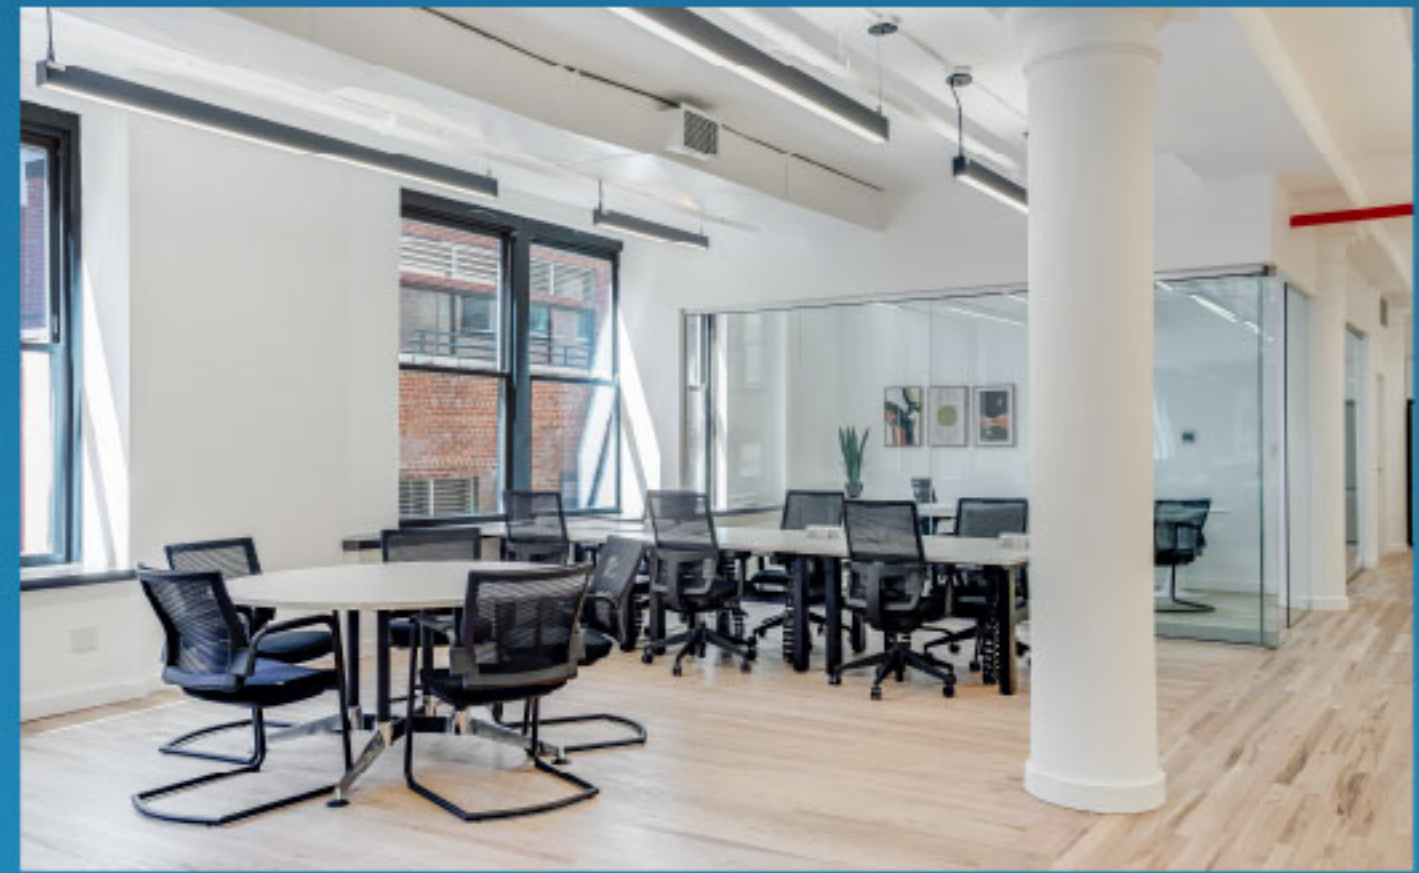

22WEST21

Furnished Flatiron Prebuilt
6,240 RSF AVAILABLE

Direct Space

Play Virtual Tour

[View Full Gallery](#)

Partial Floor of 6,240 RSF Available

Landlord Will modify as needed

SUITE 701

Sit-Stand Desks 46

Conference Rooms 3

Executive Offices 2

Lounge Areas 2

Pantry 1

[Download Plan](#)

Welcome to the Flatiron District