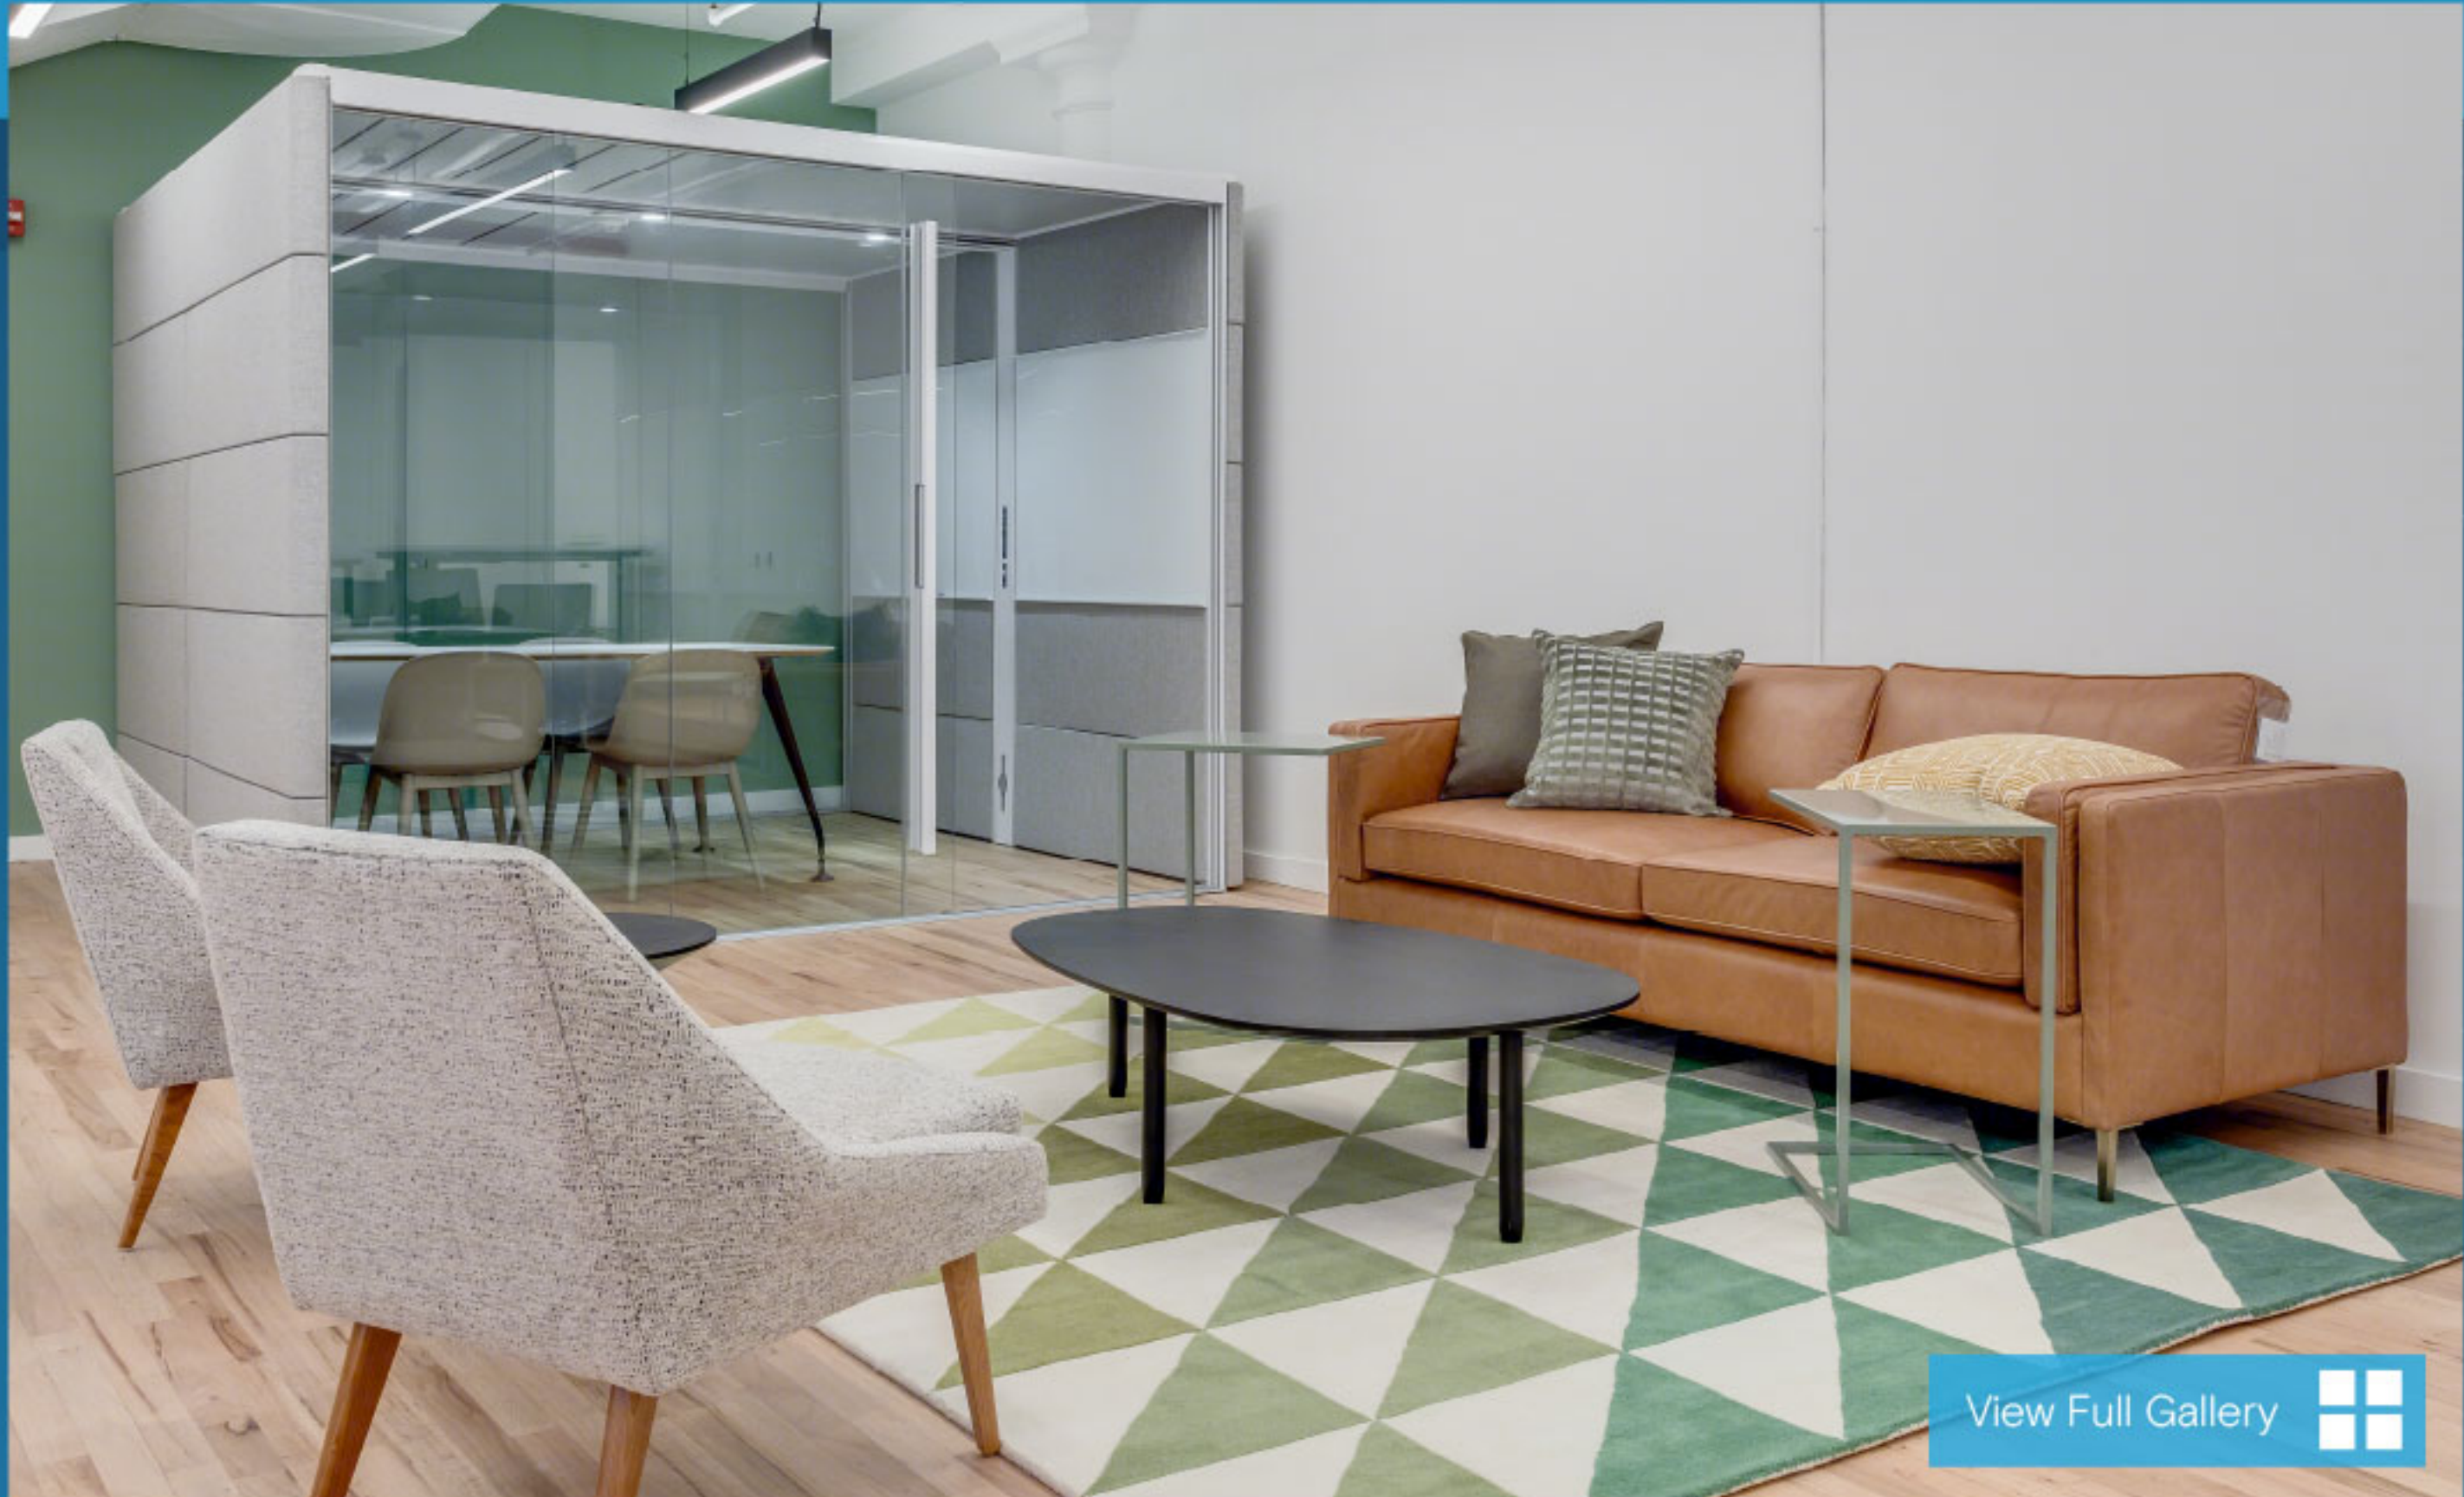

22WEST21

Furnished Flatiron Prebuilt
6,240 RSF AVAILABLE

Direct Space

Play Virtual Tour

[View Full Gallery](#)

Partial Floor of 6,240 RSF Available

Landlord Will modify as needed

SUITE 701

Sit-Stand Desks 46

Conference Rooms 3

Executive Offices 2

Lounge Areas 2

Pantry 1

[Download Plan](#)

Welcome to the Flatiron District