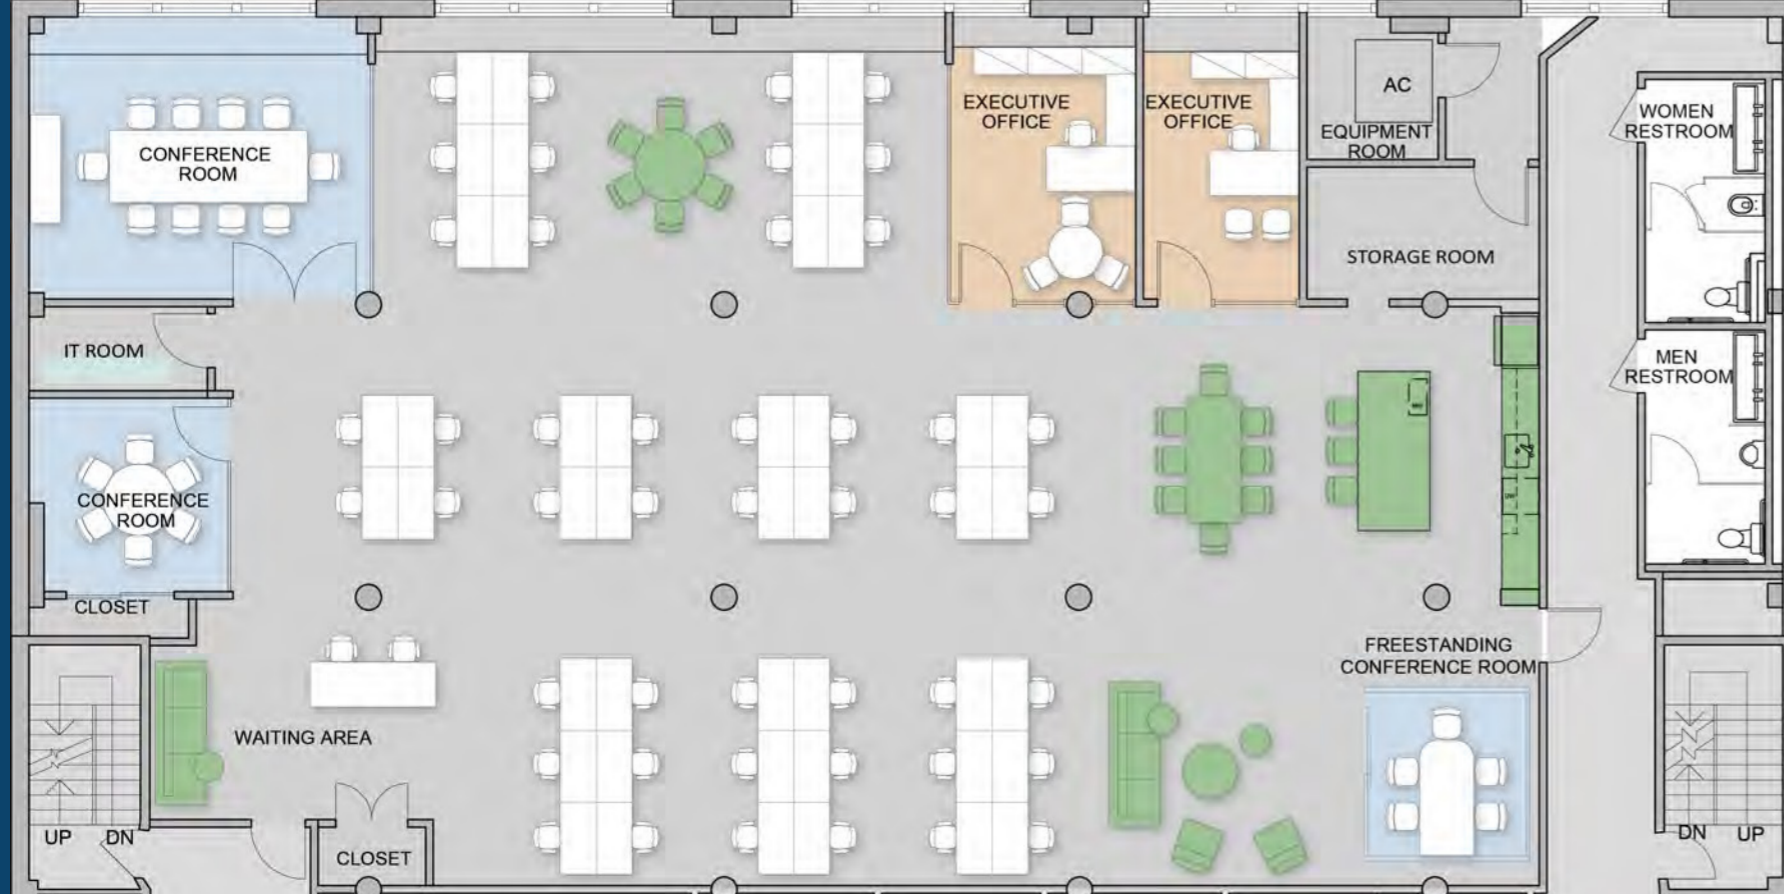

## Furnished Flatiron Prebuilt 6,240 RSF AVAILABLE

Direct Space

- Possession October 1<sup>st</sup>, 2024
- 7th Floor
- Sit-Stand Desks
- Fully Furnished Pre-built
- Open Area for 45+
- Lobby Attendant

## Partial Floor of 6,240 RSF Available

Landlord Will modify as needed

## SUITE 701

- Sit-Stand Desks 46
- Conference Rooms 3
- Executive Offices 2
- Lounge Areas 2
- Pantry 1

[Download Plan](#)