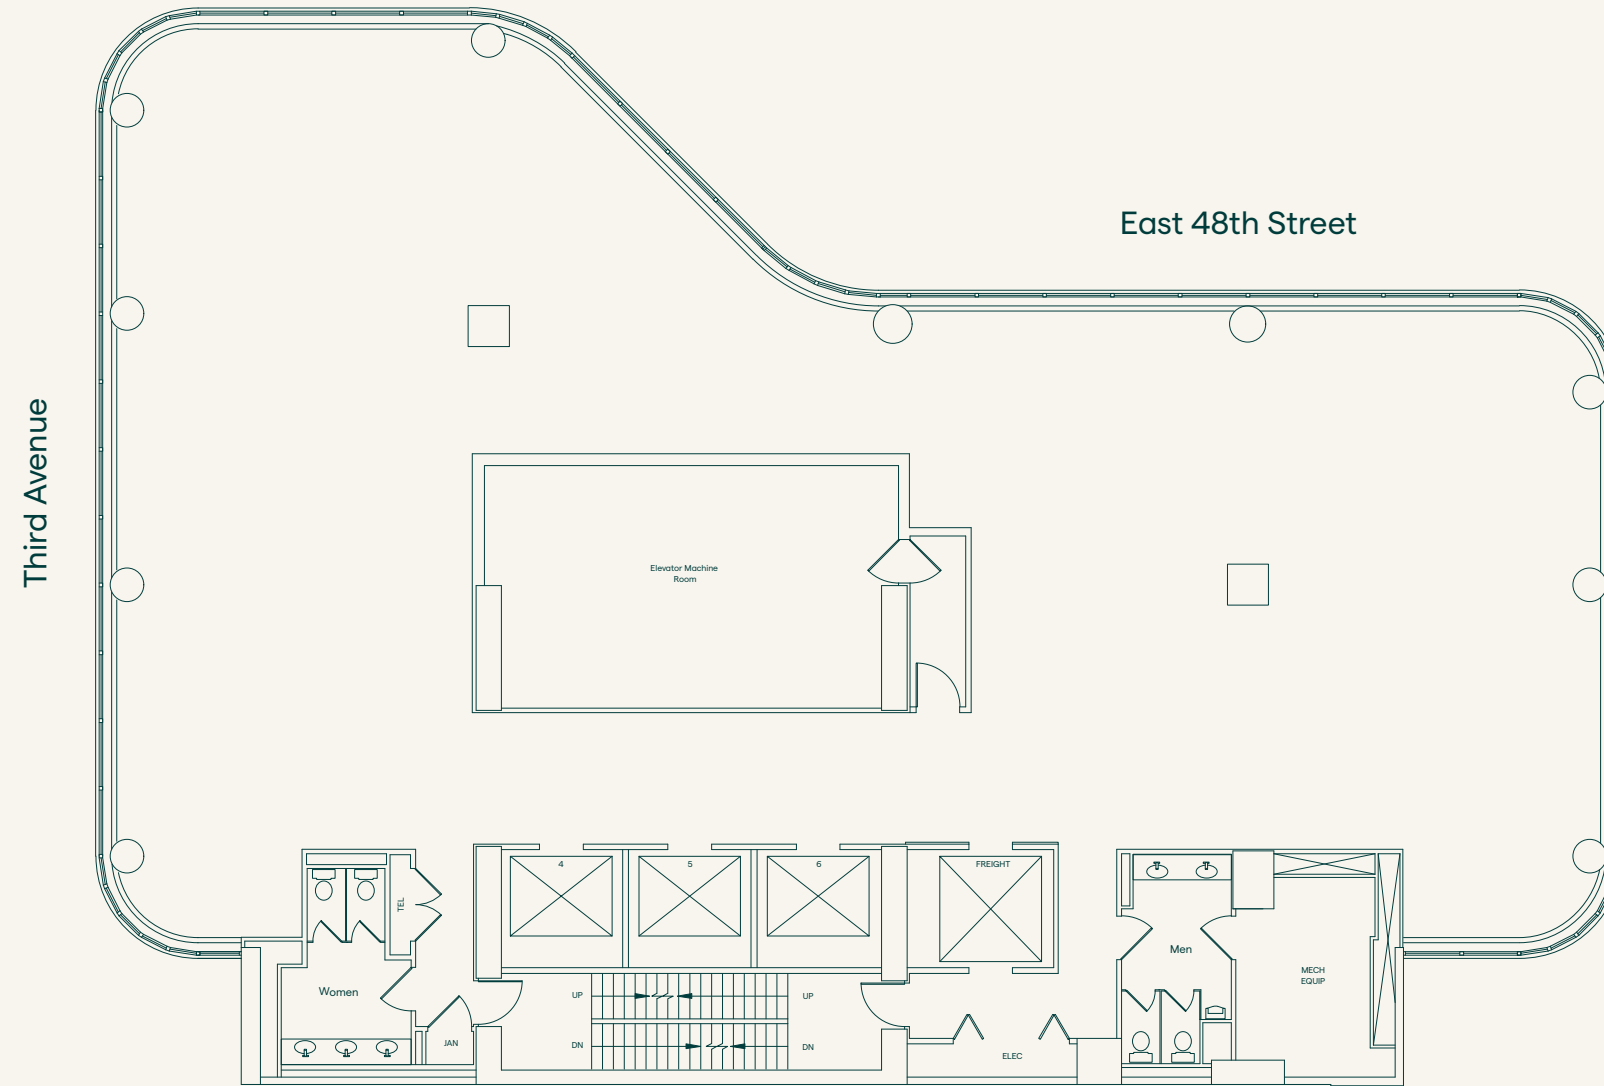

767 Third Avenue

Entire 19th Floor | 7,043 RSF
Core & Shell

767 Third Avenue

Entire 19th Floor | 7,043 RSF
Existing Conditions

Select

Existing, built space with customizable capabilities geared to meet your design needs and move-in requirements. Select Suites are ideal for immediate or near-term occupancy with flexible lease terms.