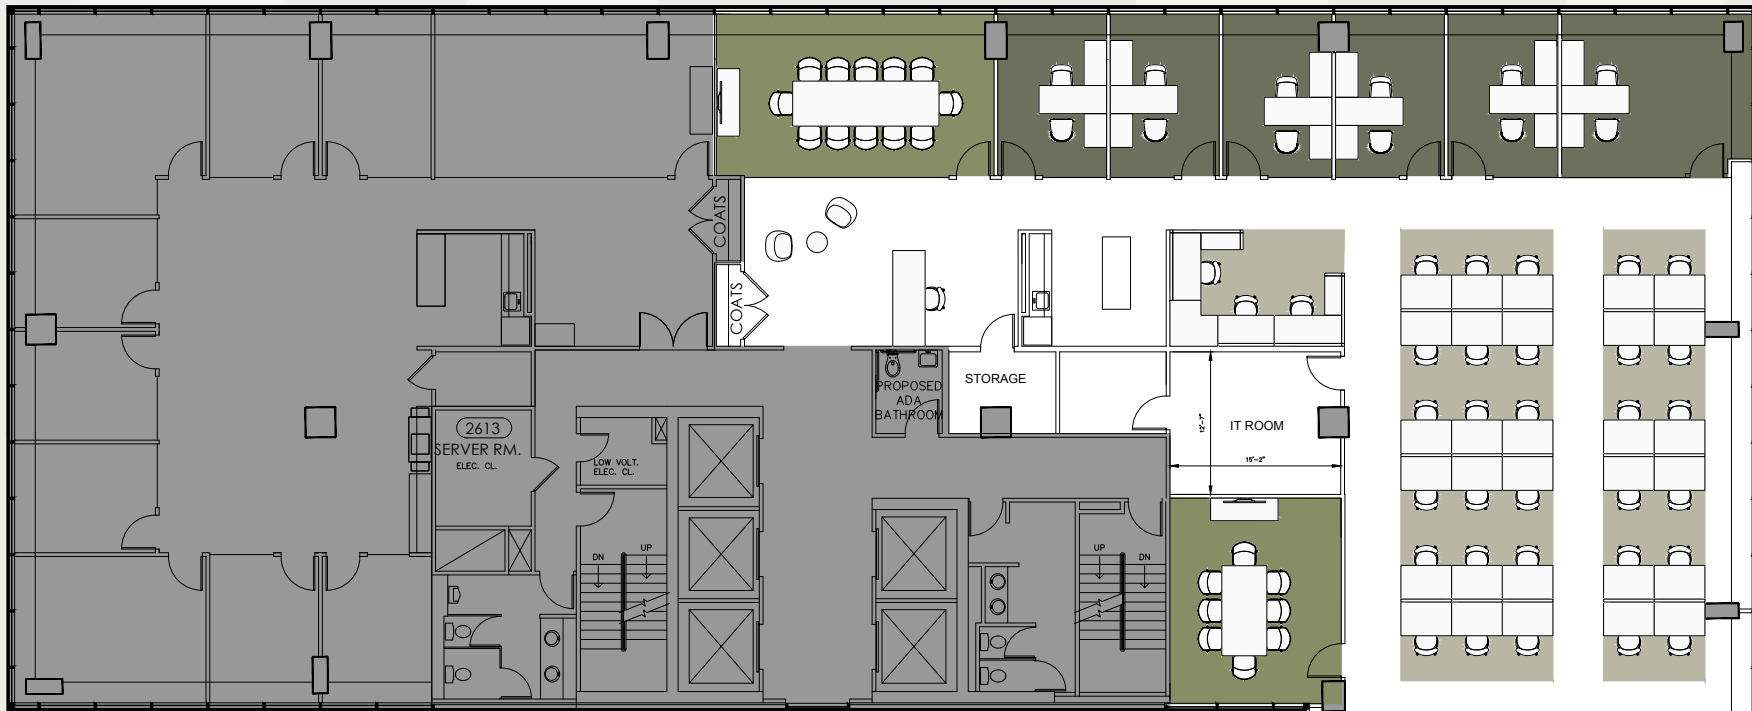

**Fully Furnished Sublease
Opportunity in the
Heart of Midtown**

Partial 26th Floor

8,314 RSF

Possession

Immediate

Term

Thru 08/31/2025

- + Recently built corner unit with direct elevator presence
- + Space to be delivered fully furnished
- + Available for immediate occupancy