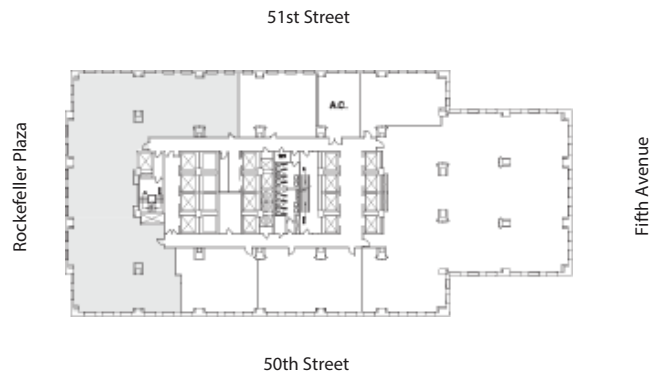

## Rockefeller Plaza

New York City  
21st Floor Suite 2100 | 8,973 RSF  
Available 8/1/24

Comments: To be delivered  
demolished.