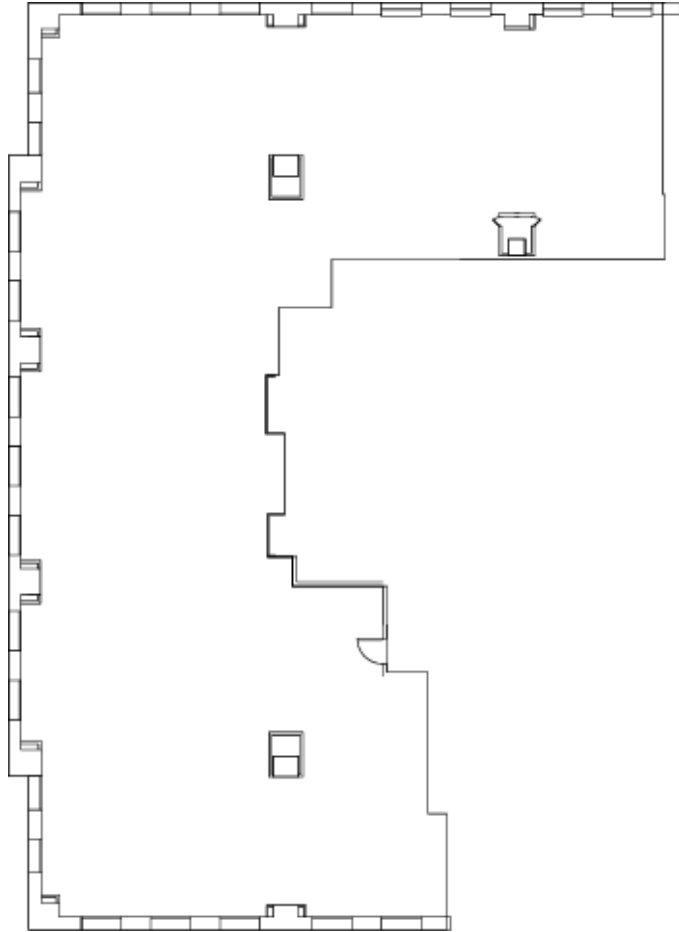

## Rockefeller Plaza

New York City  
21st Floor Suite 2100 | 8,973 RSF  
Available 8/1/24

Comments: To be delivered  
demolished.